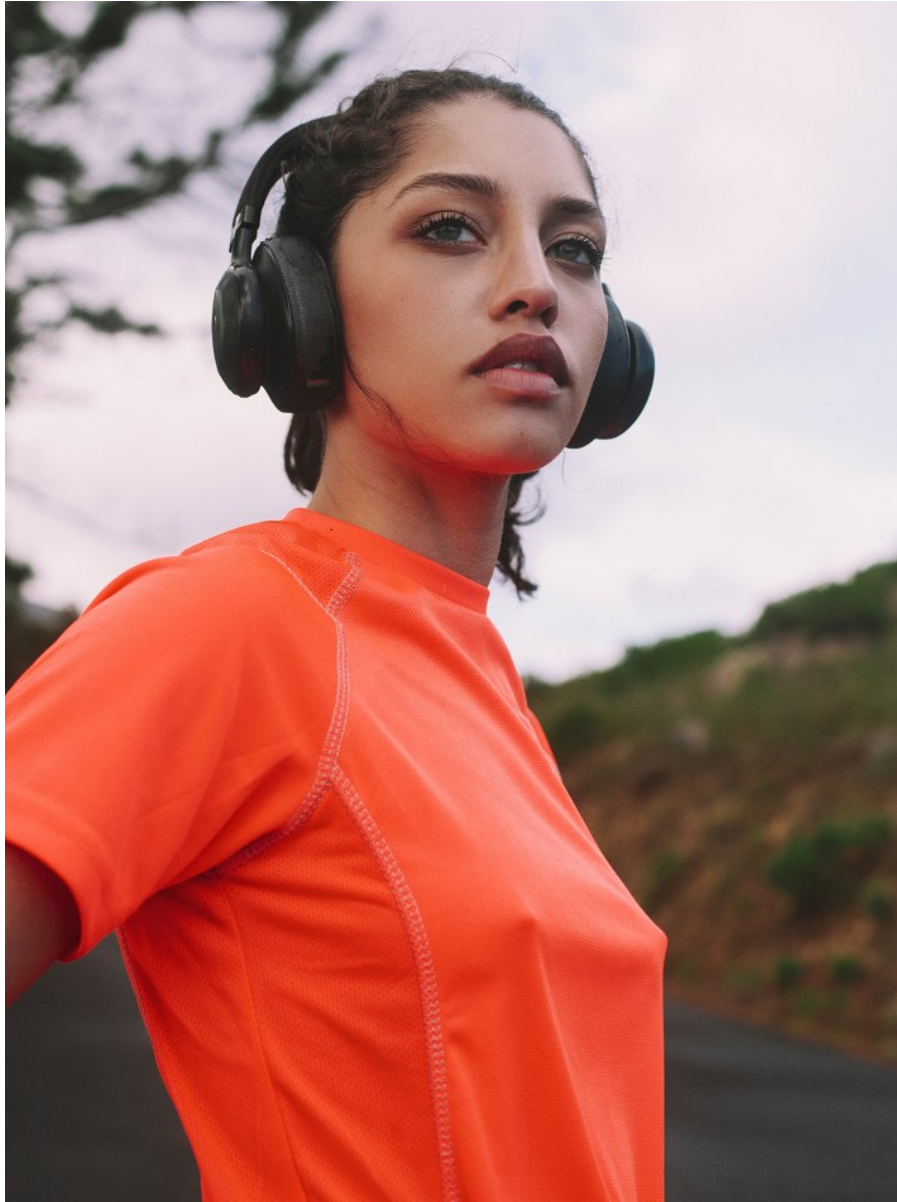

citizen
A Division Of Boss Models

NAMREEN EBRAHIM

Height: 157cm Bust: 83cm Waist: 66cm Hips: 93cm Shoe: 5.5 UK Hair: Dark Brown Eyes: Hazel

citizen
A Division Of Boss Models

NAMREEN EBRAHIM

Height: 157cm Bust: 83cm Waist: 66cm Hips: 93cm Shoe: 5.5 UK Hair: Dark Brown Eyes: Hazel

NAMREEN EBRAHIM

Height: 157cm Bust: 83cm Waist: 66cm Hips: 93cm Shoe: 5.5 UK Hair: Dark Brown Eyes: Hazel

citizen
A Division Of Boss Models

NAMREEN EBRAHIM

Height: 157cm Bust: 83cm Waist: 66cm Hips: 93cm Shoe: 5.5 UK Hair: Dark Brown Eyes: Hazel

citizen
A Division Of Boss Models

NAMREEN EBRAHIM

Height: 157cm Bust: 83cm Waist: 66cm Hips: 93cm Shoe: 5.5 UK Hair: Dark Brown Eyes: Hazel

NAMREEN EBRAHIM

Height: 157cm Bust: 83cm Waist: 66cm Hips: 93cm Shoe: 5.5 UK Hair: Dark Brown Eyes: Hazel