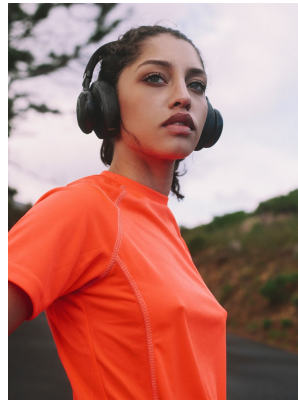

**citizen**  
*A Division Of Boss Models*

**NAMREEN EBRAHIM**

Height: 157cm Bust: 83cm Waist: 66cm Hips: 93cm Shoe: 5.5 UK Hair: Dark Brown Eyes: Hazel

# **citizen**

*A Division Of Boss Models*