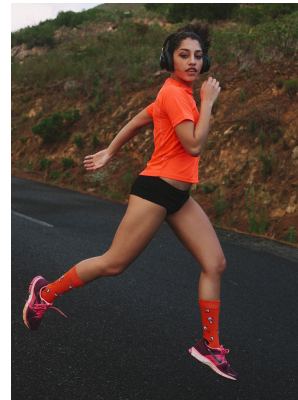

**citizen**  
*A Division Of Boss Models*

**NAMREEN EBRAHIM**

Height: 157cm Bust: 83cm Waist: 66cm Hips: 93cm Shoe: 5.5 UK Hair: Dark Brown Eyes: Hazel

# **citizen**

*A Division Of Boss Models*