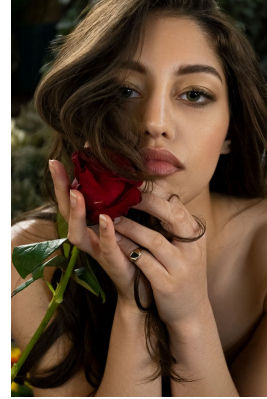

**citizen**  
*A Division Of Boss Models*

**NAMREEN EBRAHIM**

Height: 157cm Bust: 83cm Waist: 66cm Hips: 93cm Shoe: 5.5 UK Hair: Dark Brown Eyes: Hazel

# **citizen**

*A Division Of Boss Models*