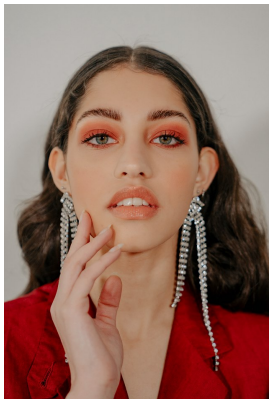

# **citizen**

*A Division Of Boss Models*

## **NAMREEN EBRAHIM**

Height: 157cm Bust: 83cm Waist: 66cm Hips: 93cm Shoe: 5.5 UK Hair: Dark Brown Eyes: Hazel