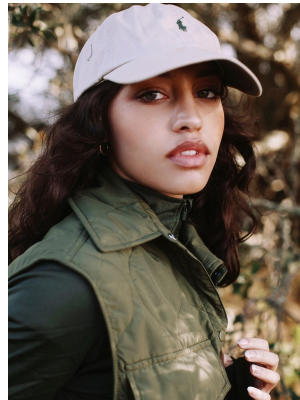

# **citizen**

*A Division Of Boss Models*

## **NAMREEN EBRAHIM**

Height: 157cm Bust: 83cm Waist: 66cm Hips: 93cm Shoe: 5.5 UK Hair: Dark Brown Eyes: Hazel