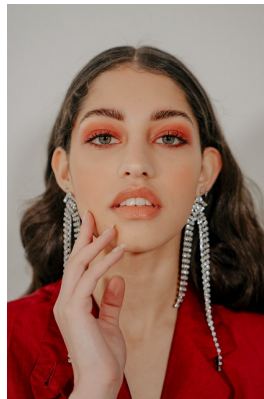

**citizen**  
*A Division Of Boss Models*

**NAMREEN EBRAHIM**

Height: 157cm Bust: 83cm Waist: 66cm Hips: 93cm Shoe: 5.5 UK Hair: Dark Brown Eyes: Hazel

# **citizen**

*A Division Of Boss Models*

## **NAMREEN EBRAHIM**

Height: 157cm Bust: 83cm Waist: 66cm Hips: 93cm Shoe: 5.5 UK Hair: Dark Brown Eyes: Hazel