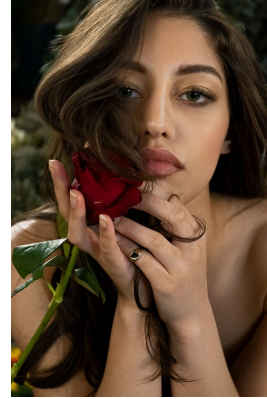

citizen
A Division Of Boss Models

NAMREEN EBRAHIM

Height: 157cm Bust: 83cm Waist: 66cm Hips: 93cm Shoe: 5.5 UK Hair: Dark Brown Eyes: Hazel

citizen

A Division Of Boss Models

NAMREEN EBRAHIM

Height: 157cm Bust: 83cm Waist: 66cm Hips: 93cm Shoe: 5.5 UK Hair: Dark Brown Eyes: Hazel