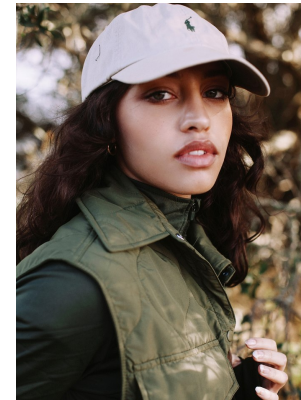

**citizen**  
*A Division Of Boss Models*

**NAMREEN EBRAHIM**

Height: 157cm Bust: 83cm Waist: 66cm Hips: 93cm Shoe: 5.5 UK Hair: Dark Brown Eyes: Hazel

# **citizen**

*A Division Of Boss Models*