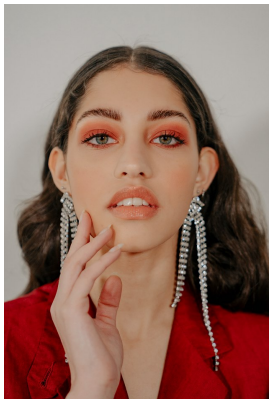

citizen
A Division Of Boss Models

NAMREEN EBRAHIM

Height: 157cm Bust: 83cm Waist: 66cm Hips: 93cm Shoe: 5.5 UK Hair: Dark Brown Eyes: Hazel

citizen

A Division Of Boss Models

NAMREEN EBRAHIM

Height: 157cm Bust: 83cm Waist: 66cm Hips: 93cm Shoe: 5.5 UK Hair: Dark Brown Eyes: Hazel