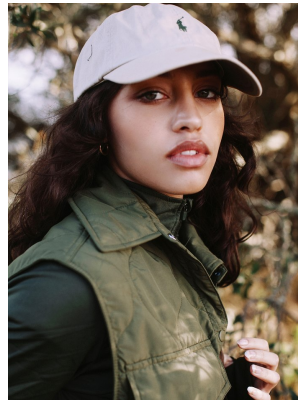

**citizen**  
*A Division Of Boss Models*

**NAMREEN EBRAHIM**

Height: 157cm Bust: 83cm Waist: 66cm Hips: 93cm Shoe: 5.5 UK Hair: Dark Brown Eyes: Hazel

# **citizen**

*A Division Of Boss Models*