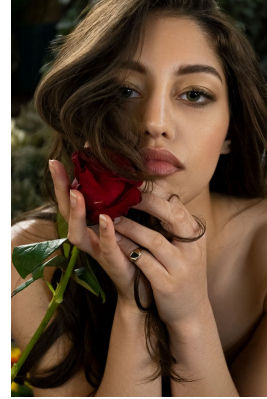

citizen

A Division Of Boss Models

NAMREEN EBRAHIM

Height: 157cm Bust: 83cm Waist: 66cm Hips: 93cm Shoe: 5.5 UK Hair: Dark Brown Eyes: Hazel