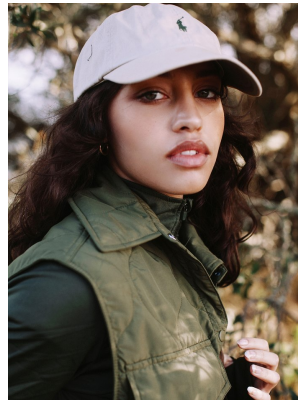

citizen
A Division Of Boss Models

NAMREEN EBRAHIM

Height: 157cm Bust: 83cm Waist: 66cm Hips: 93cm Shoe: 5.5 UK Hair: Dark Brown Eyes: Hazel

citizen

A Division Of Boss Models

NAMREEN EBRAHIM

Height: 157cm Bust: 83cm Waist: 66cm Hips: 93cm Shoe: 5.5 UK Hair: Dark Brown Eyes: Hazel