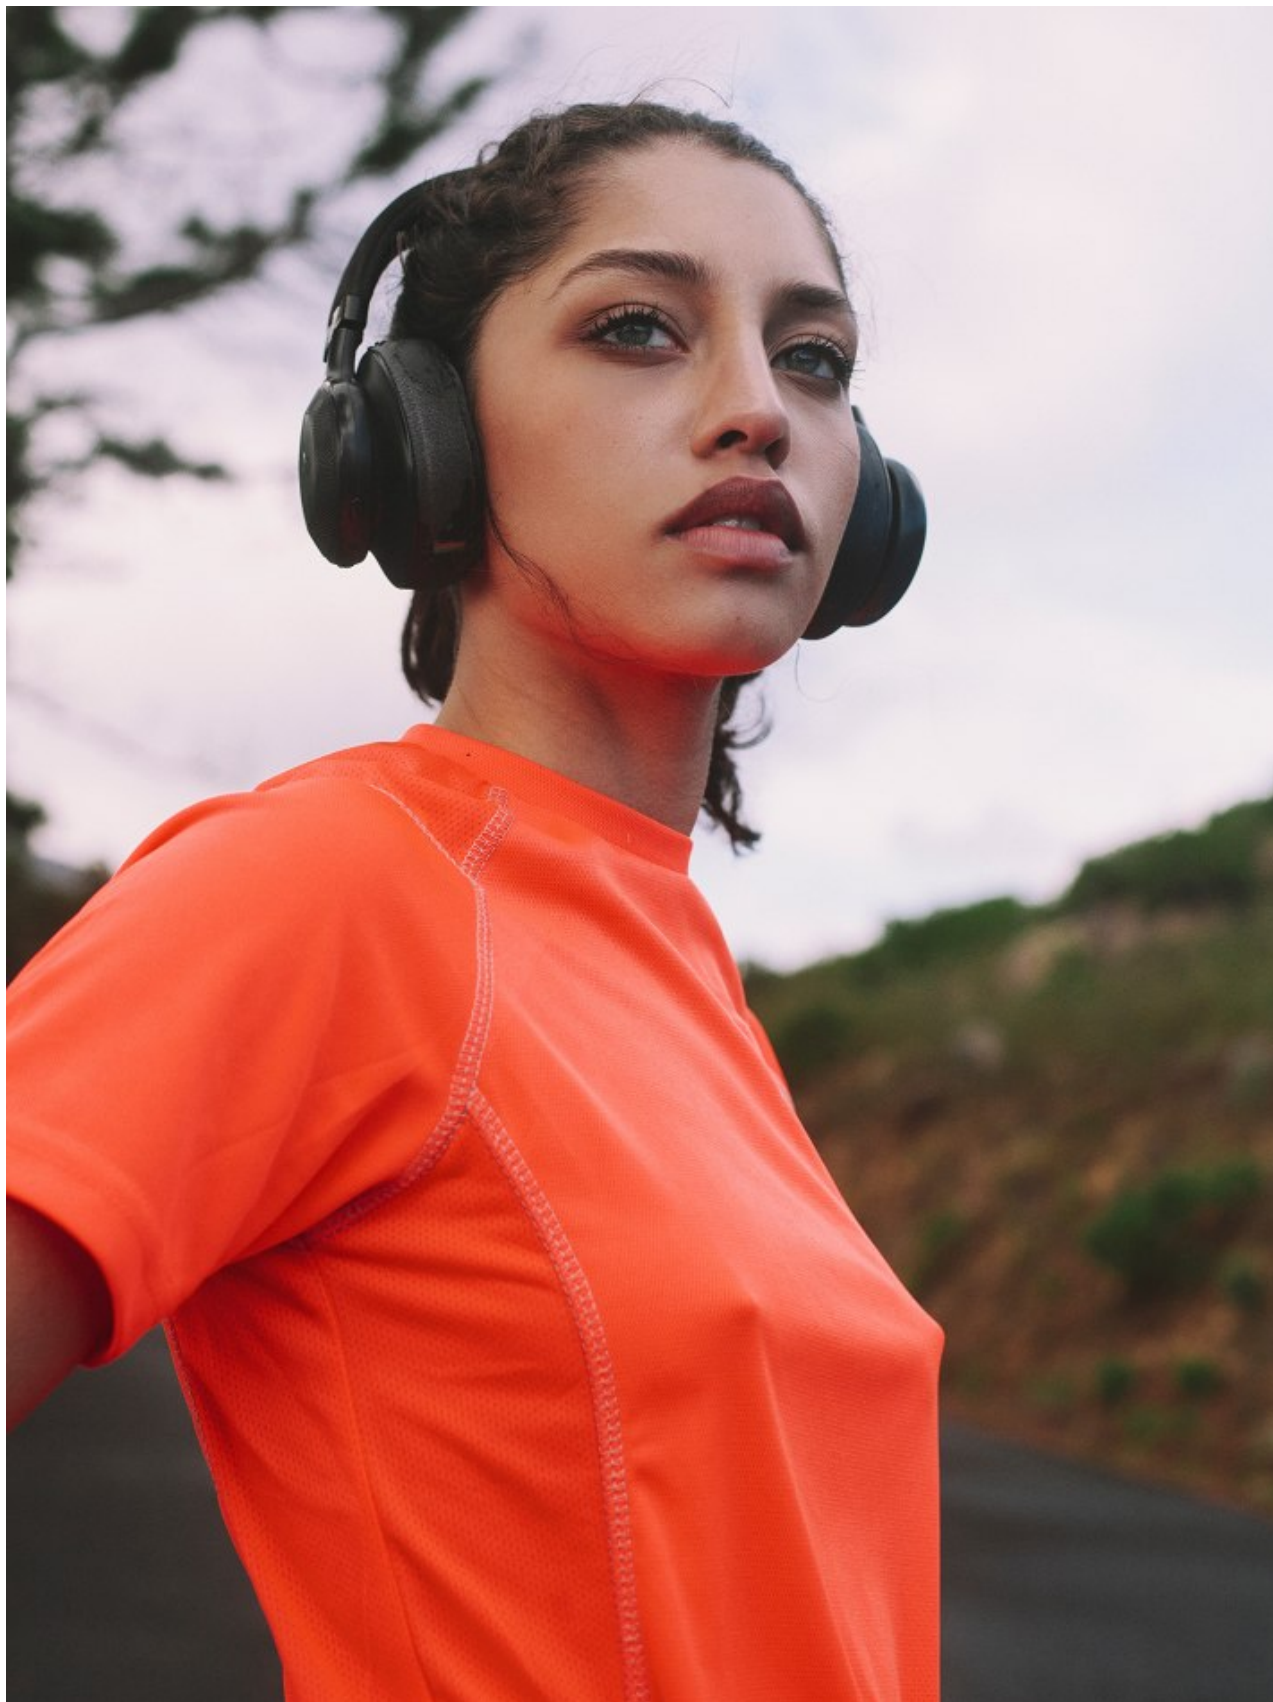

**NAMREEN EBRAHIM**

Height: 157cm Bust: 83cm Waist: 66cm Hips: 93cm Shoe: 5.5 UK Hair: Dark Brown Eyes: Hazel

**citizen**  
*A Division Of Boss Models*

**NAMREEN EBRAHIM**

Height: 157cm Bust: 83cm Waist: 66cm Hips: 93cm Shoe: 5.5 UK Hair: Dark Brown Eyes: Hazel

**citizen**  
*A Division Of Boss Models*

**NAMREEN EBRAHIM**

Height: 157cm Bust: 83cm Waist: 66cm Hips: 93cm Shoe: 5.5 UK Hair: Dark Brown Eyes: Hazel

**citizen**  
*A Division Of Boss Models*

**NAMREEN EBRAHIM**