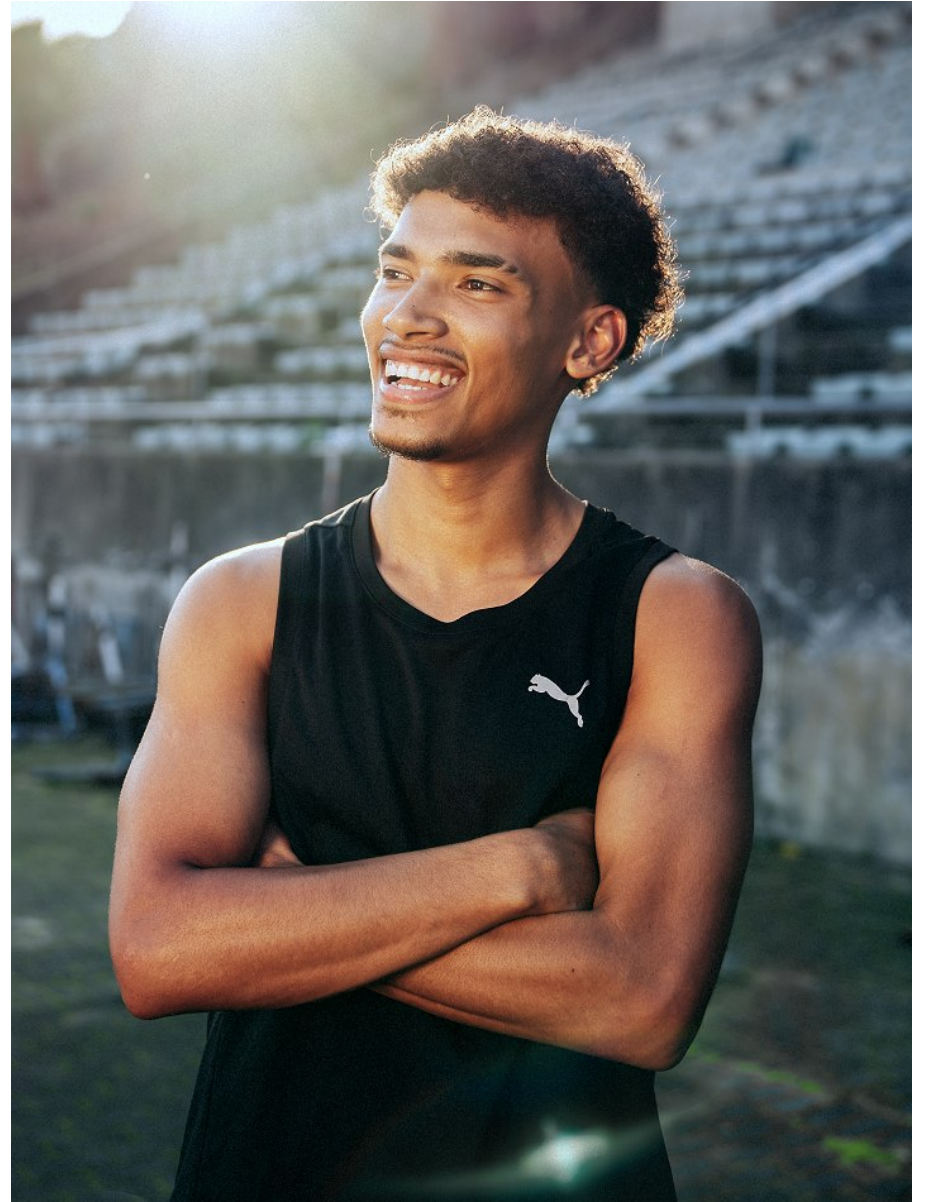

citizen
A Division Of Boss Models

JAYDEN WAKEFIELD

Height: 174cm Chest: 96cm Waist: 82cm Suit: 38 R Shoe: 8 UK Hair: Dark Brown Eyes: Brown

citizen
A Division Of Boss Models

JAYDEN WAKEFIELD

Height: 174cm Chest: 96cm Waist: 82cm Suit: 38 R Shoe: 8 UK Hair: Dark Brown Eyes: Brown

JAYDEN WAKEFIELD

Height: 174cm Chest: 96cm Waist: 82cm Suit: 38 R Shoe: 8 UK Hair: Dark Brown Eyes: Brown

citizen
A Division Of Boss Models

JAYDEN WAKEFIELD

Height: 174cm Chest: 96cm Waist: 82cm Suit: 38 R Shoe: 8 UK Hair: Dark Brown Eyes: Brown

citizen
A Division Of Boss Models

JAYDEN WAKEFIELD

Height: 174cm Chest: 96cm Waist: 82cm Suit: 38 R Shoe: 8 UK Hair: Dark Brown Eyes: Brown

JAYDEN WAKEFIELD

Height: 174cm Chest: 96cm Waist: 82cm Suit: 38 R Shoe: 8 UK Hair: Dark Brown Eyes: Brown