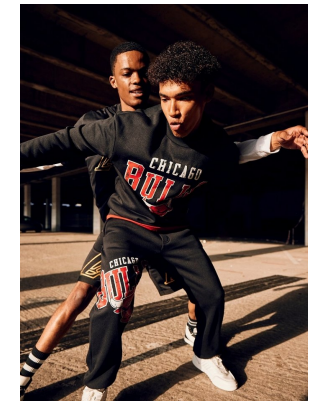

citizen

A Division Of Boss Models

JAYDEN WAKEFIELD

Height: 174cm Chest: 96cm Waist: 82cm Suit: 38 R Shoe: 8 UK Hair: Dark Brown Eyes: Brown

citizen
A Division Of Boss Models

JAYDEN WAKEFIELD

Height: 174cm Chest: 96cm Waist: 82cm Suit: 38 R Shoe: 8 UK Hair: Dark Brown Eyes: Brown