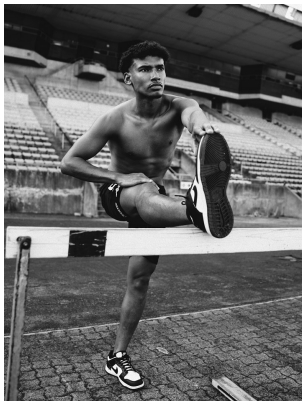

citizen

A Division Of Boss Models

JAYDEN WAKEFIELD

Height: 174cm Chest: 96cm Waist: 82cm Suit: 38 R Shoe: 8 UK Hair: Dark Brown Eyes: Brown

citizen
A Division Of Boss Models

JAYDEN WAKEFIELD

Height: 174cm Chest: 96cm Waist: 82cm Suit: 38 R Shoe: 8 UK Hair: Dark Brown Eyes: Brown