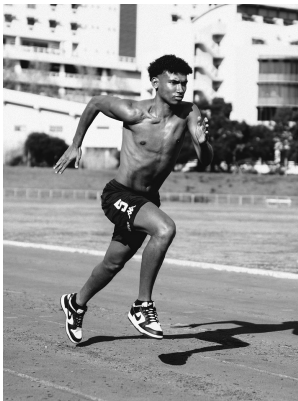

citizen

A Division Of Boss Models

JAYDEN WAKEFIELD

Height: 174cm Chest: 96cm Waist: 82cm Suit: 38 R Shoe: 8 UK Hair: Dark Brown Eyes: Brown

citizen
A Division Of Boss Models

JAYDEN WAKEFIELD

Height: 174cm Chest: 96cm Waist: 82cm Suit: 38 R Shoe: 8 UK Hair: Dark Brown Eyes: Brown