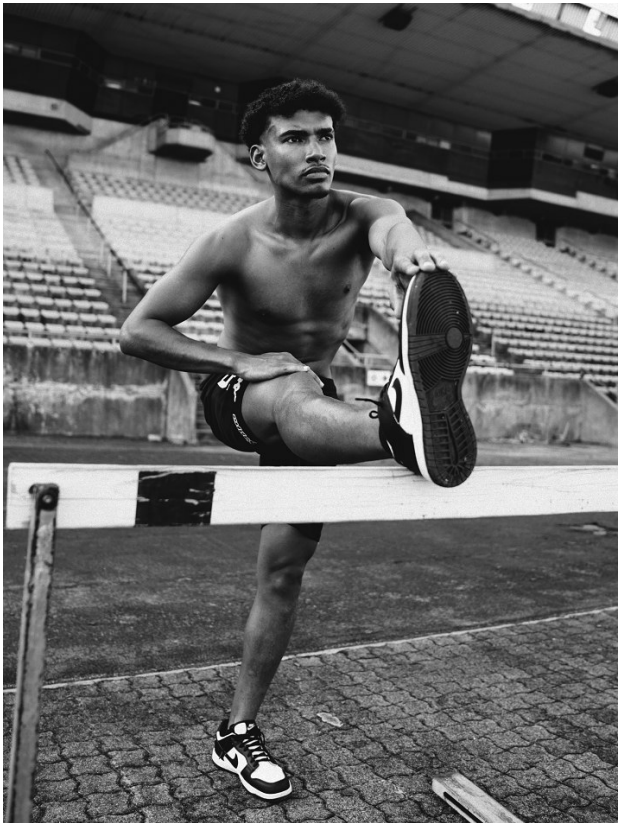

citizen
A Division Of Boss Models

JAYDEN WAKEFIELD

Height: 174cm Chest: 96cm Waist: 82cm Suit: 38 R Shoe: 8 UK Hair: Dark Brown Eyes: Brown

citizen
A Division Of Boss Models

JAYDEN WAKEFIELD

Height: 174cm Chest: 96cm Waist: 82cm Suit: 38 R Shoe: 8 UK Hair: Dark Brown Eyes: Brown

JAYDEN WAKEFIELD

Height: 174cm Chest: 96cm Waist: 82cm Suit: 38 R Shoe: 8 UK Hair: Dark Brown Eyes: Brown

citizen
A Division Of Boss Models

JAYDEN WAKEFIELD

Height: 174cm Chest: 96cm Waist: 82cm Suit: 38 R Shoe: 8 UK Hair: Dark Brown Eyes: Brown