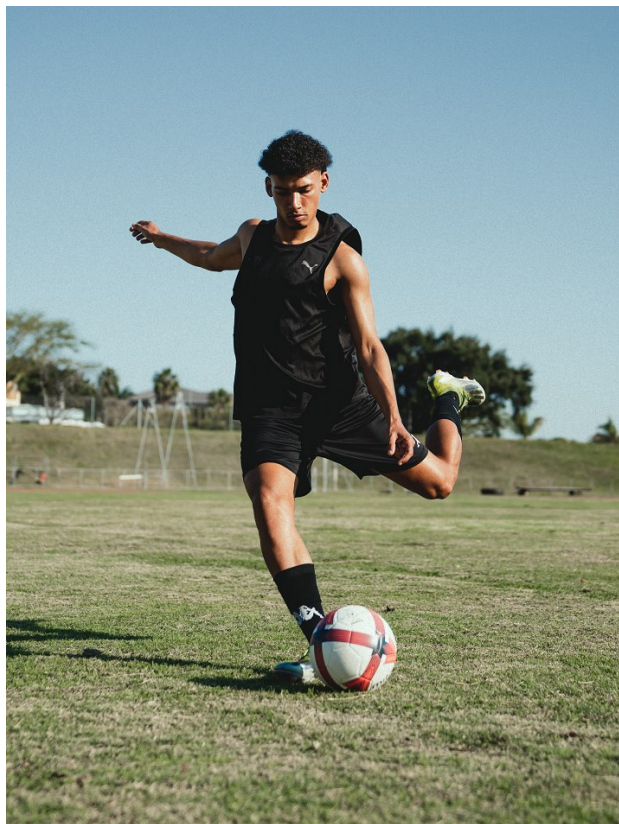

citizen
A Division Of Boss Models

JAYDEN WAKEFIELD

Height: 174cm Chest: 96cm Waist: 82cm Suit: 38 R Shoe: 8 UK Hair: Dark Brown Eyes: Brown

citizen
A Division Of Boss Models

JAYDEN WAKEFIELD

Height: 174cm Chest: 96cm Waist: 82cm Suit: 38 R Shoe: 8 UK Hair: Dark Brown Eyes: Brown

JAYDEN WAKEFIELD

Height: 174cm Chest: 96cm Waist: 82cm Suit: 38 R Shoe: 8 UK Hair: Dark Brown Eyes: Brown

citizen
A Division Of Boss Models

JAYDEN WAKEFIELD

Height: 174cm Chest: 96cm Waist: 82cm Suit: 38 R Shoe: 8 UK Hair: Dark Brown Eyes: Brown