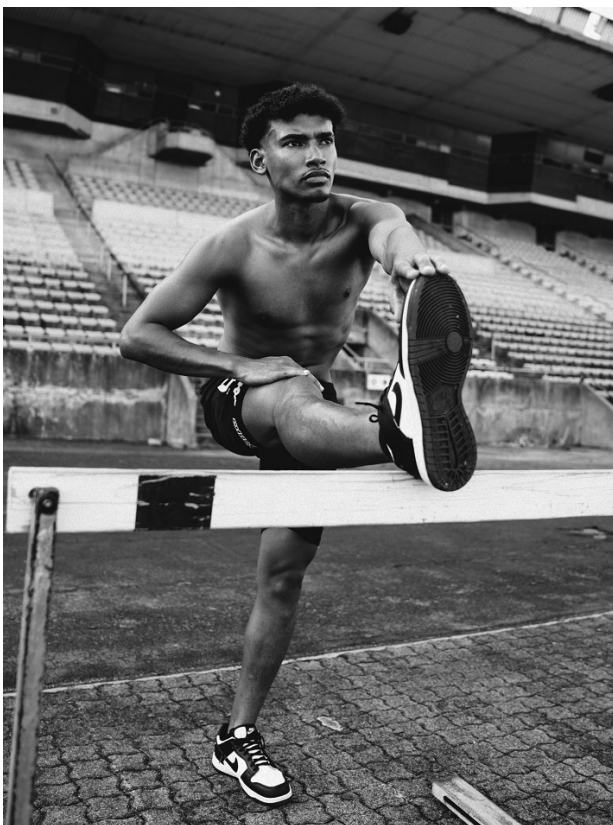

citizen
A Division Of Boss Models

JAYDEN WAKEFIELD

Height: 174cm Chest: 96cm Waist: 82cm Suit: 38 R Shoe: 8 UK Hair: Dark Brown Eyes: Brown

citizen
A Division Of Boss Models

JAYDEN WAKEFIELD

Height: 174cm Chest: 96cm Waist: 82cm Suit: 38 R Shoe: 8 UK Hair: Dark Brown Eyes: Brown

JAYDEN WAKEFIELD

Height: 174cm Chest: 96cm Waist: 82cm Suit: 38 R Shoe: 8 UK Hair: Dark Brown Eyes: Brown

citizen
A Division Of Boss Models

JAYDEN WAKEFIELD

Height: 174cm Chest: 96cm Waist: 82cm Suit: 38 R Shoe: 8 UK Hair: Dark Brown Eyes: Brown