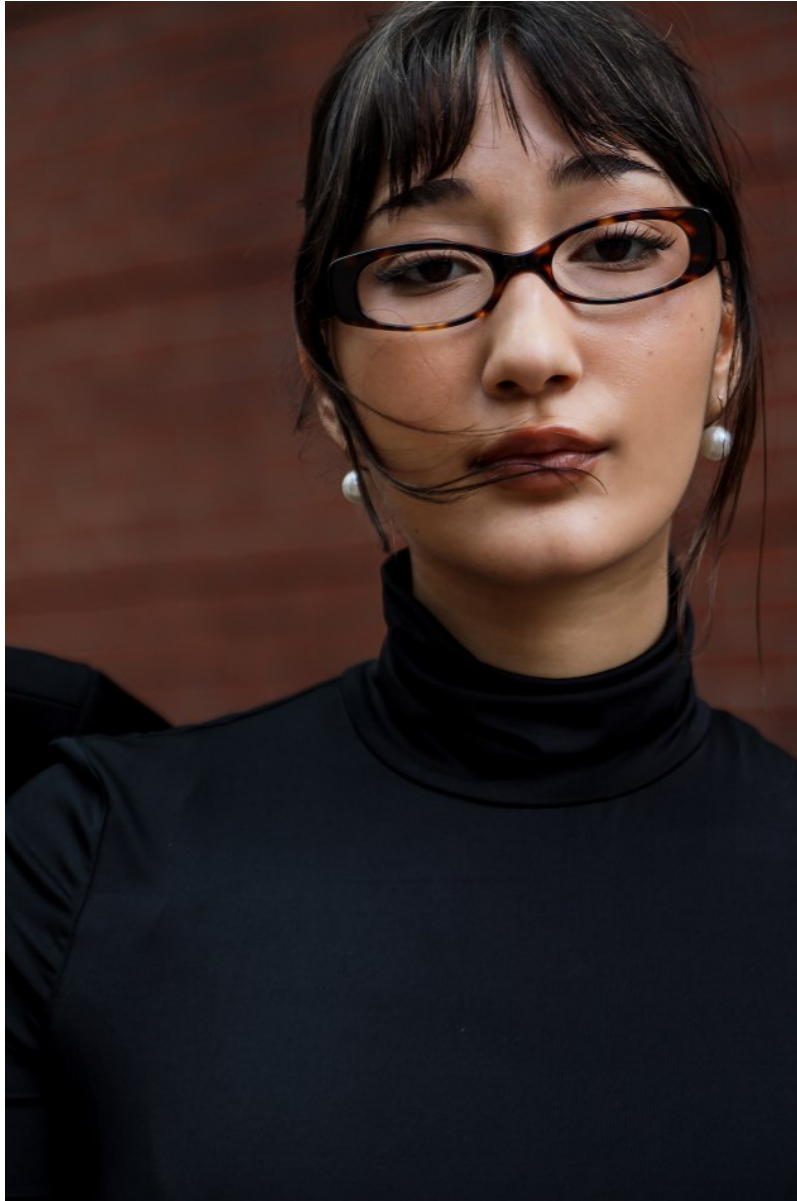

MIRA JAAN

Height: 169cm Bust: 85cm Waist: 66cm Hips: 98cm Shoe: 6 UK Hair: Dark Brown Eyes: Brown