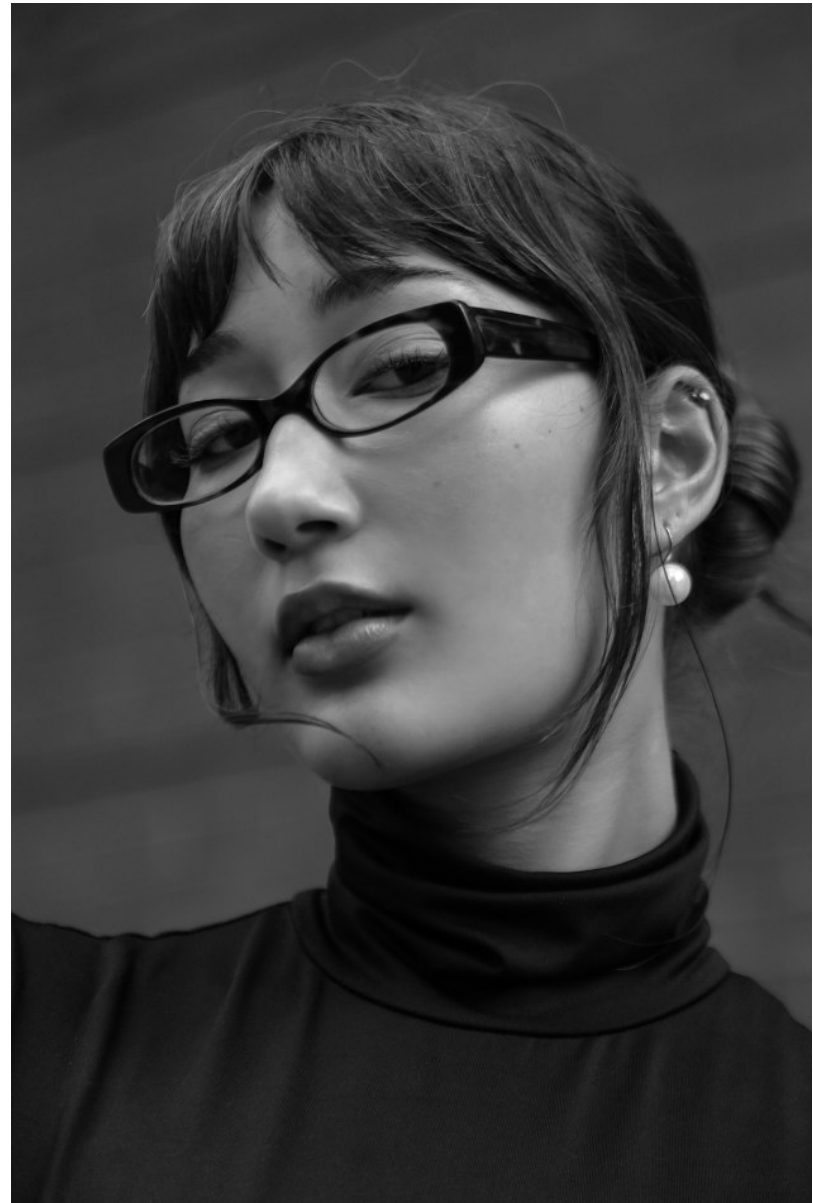

MIRA JAAN

Height: 169cm Bust: 85cm Waist: 66cm Hips: 98cm Shoe: 6 UK Hair: Dark Brown Eyes: Brown