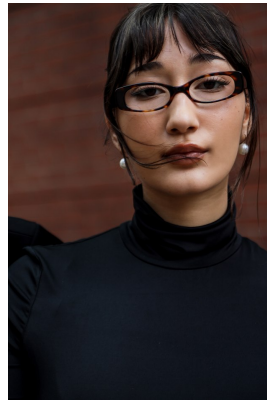

citizen

A Division Of Boss Models

MIRA JAAN

Height: 169cm Bust: 85cm Waist: 66cm Hips: 98cm Shoe: 6 UK Hair: Dark Brown Eyes: Brown

citizen
A Division Of Boss Models

MIRA JAAN

Height: 169cm Bust: 85cm Waist: 66cm Hips: 98cm Shoe: 6 UK Hair: Dark Brown Eyes: Brown