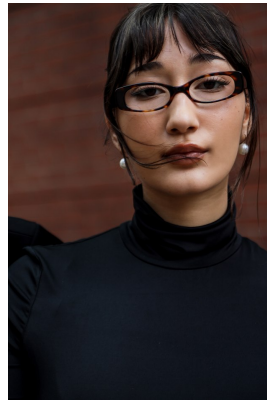

citizen

A Division Of Boss Models

MIRA JAAN

Height: 169cm Bust: 85cm Waist: 66cm Hips: 98cm Shoe: 6 UK Hair: Dark Brown Eyes: Brown

citizen

A Division Of Boss Models

MIRA JAAN

Height: 169cm Bust: 85cm Waist: 66cm Hips: 98cm Shoe: 6 UK Hair: Dark Brown Eyes: Brown