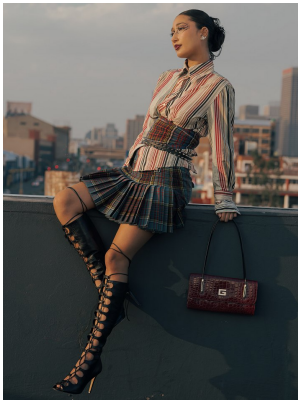

citizen

A Division Of Boss Models

MIRA JAAN

Height: 169cm Bust: 85cm Waist: 66cm Hips: 98cm Shoe: 6 UK Hair: Dark Brown Eyes: Brown

citizen
A Division Of Boss Models

MIRA JAAN

Height: 169cm Bust: 85cm Waist: 66cm Hips: 98cm Shoe: 6 UK Hair: Dark Brown Eyes: Brown