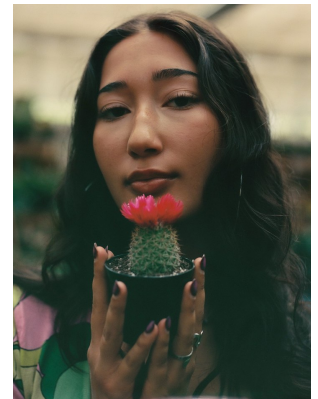

citizen

A Division Of Boss Models

MIRA JAAN

Height: 169cm Bust: 85cm Waist: 66cm Hips: 98cm Shoe: 6 UK Hair: Dark Brown Eyes: Brown

citizen
A Division Of Boss Models

MIRA JAAN

Height: 169cm Bust: 85cm Waist: 66cm Hips: 98cm Shoe: 6 UK Hair: Dark Brown Eyes: Brown