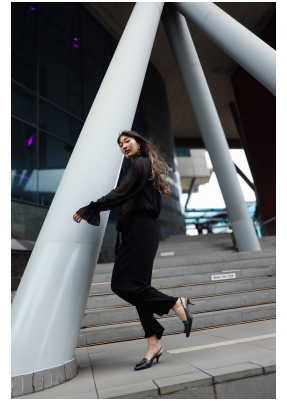

citizen

A Division Of Boss Models

MIRA JAAN

Height: 169cm Bust: 85cm Waist: 66cm Hips: 98cm Shoe: 6 UK Hair: Dark Brown Eyes: Brown

citizen
A Division Of Boss Models

MIRA JAAN

Height: 169cm Bust: 85cm Waist: 66cm Hips: 98cm Shoe: 6 UK Hair: Dark Brown Eyes: Brown