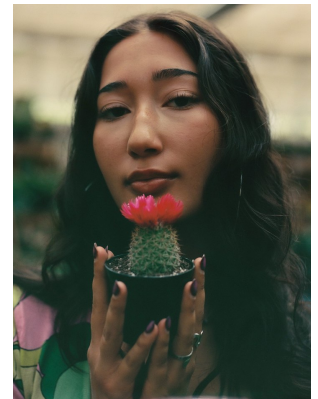

citizen

A Division Of Boss Models

MIRA JAAN

Height: 169cm Bust: 85cm Waist: 66cm Hips: 98cm Shoe: 6 UK Hair: Dark Brown Eyes: Brown

citizen

A Division Of Boss Models

MIRA JAAN

Height: 169cm Bust: 85cm Waist: 66cm Hips: 98cm Shoe: 6 UK Hair: Dark Brown Eyes: Brown