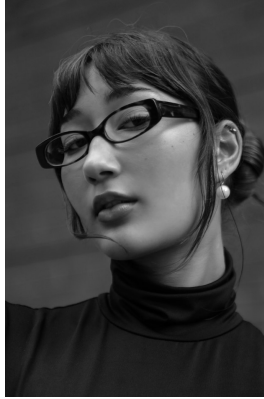

citizen

A Division Of Boss Models

MIRA JAAN

Height: 169cm Bust: 85cm Waist: 66cm Hips: 98cm Shoe: 6 UK Hair: Dark Brown Eyes: Brown

citizen

A Division Of Boss Models

MIRA JAAN

Height: 169cm Bust: 85cm Waist: 66cm Hips: 98cm Shoe: 6 UK Hair: Dark Brown Eyes: Brown