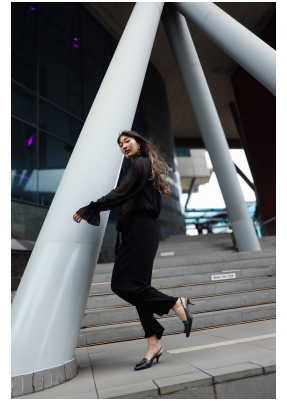

citizen

A Division Of Boss Models

MIRA JAAN

Height: 169cm Bust: 85cm Waist: 66cm Hips: 98cm Shoe: 6 UK Hair: Dark Brown Eyes: Brown

citizen

A Division Of Boss Models

MIRA JAAN

Height: 169cm Bust: 85cm Waist: 66cm Hips: 98cm Shoe: 6 UK Hair: Dark Brown Eyes: Brown