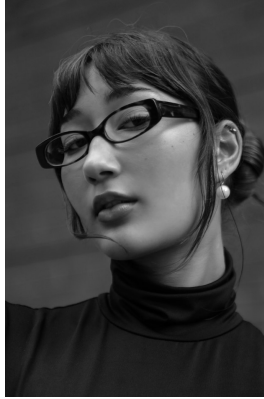

citizen

A Division Of Boss Models

MIRA JAAN

Height: 169cm Bust: 85cm Waist: 66cm Hips: 98cm Shoe: 6 UK Hair: Dark Brown Eyes: Brown

citizen
A Division Of Boss Models

MIRA JAAN

Height: 169cm Bust: 85cm Waist: 66cm Hips: 98cm Shoe: 6 UK Hair: Dark Brown Eyes: Brown