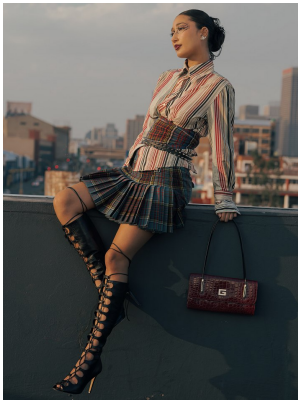

citizen

A Division Of Boss Models

MIRA JAAN

Height: 169cm Bust: 85cm Waist: 66cm Hips: 98cm Shoe: 6 UK Hair: Dark Brown Eyes: Brown

citizen

A Division Of Boss Models

MIRA JAAN

Height: 169cm Bust: 85cm Waist: 66cm Hips: 98cm Shoe: 6 UK Hair: Dark Brown Eyes: Brown