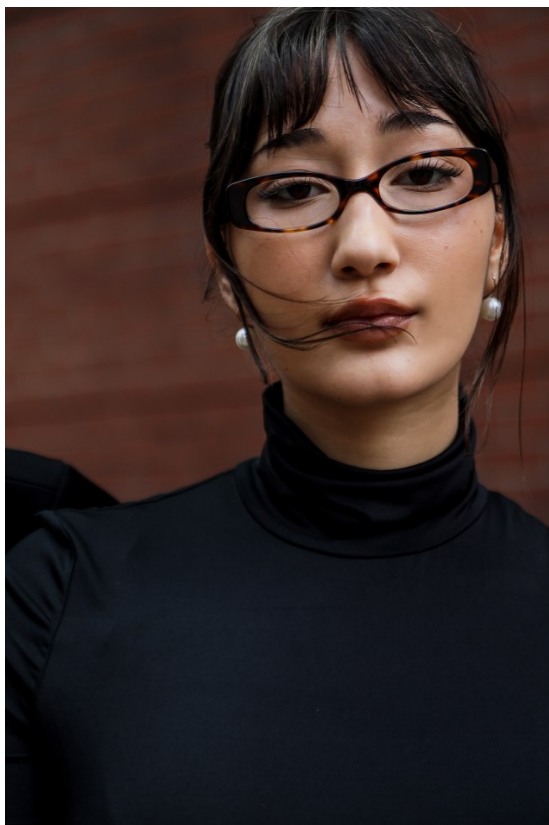

citizen
A Division Of Boss Models

MIRA JAAN

Height: 169cm Bust: 85cm Waist: 66cm Hips: 98cm Shoe: 6 UK Hair: Dark Brown Eyes: Brown