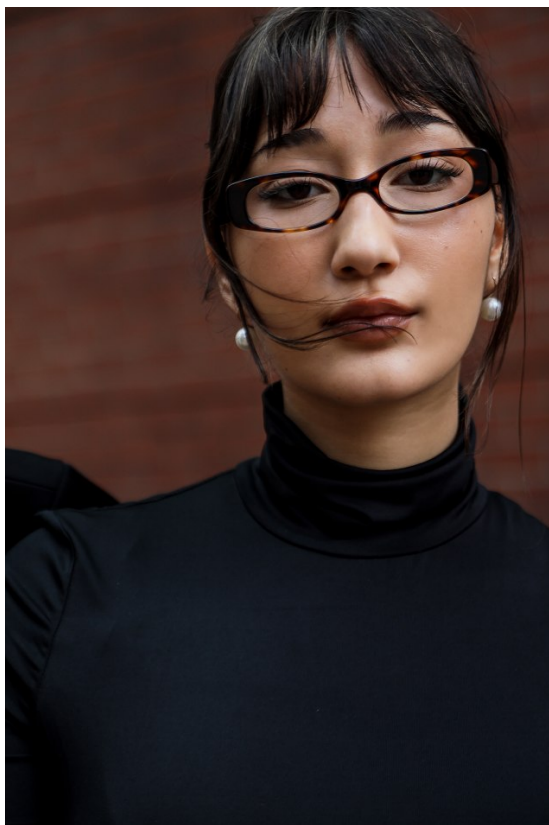

citizen
A Division Of Boss Models

MIRA JAAN

Height: 169cm Bust: 85cm Waist: 66cm Hips: 98cm Shoe: 6 UK Hair: Dark Brown Eyes: Brown

citizen

A Division Of Boss Models

MIRA JAAN

Height: 169cm Bust: 85cm Waist: 66cm Hips: 98cm Shoe: 6 UK Hair: Dark Brown Eyes: Brown