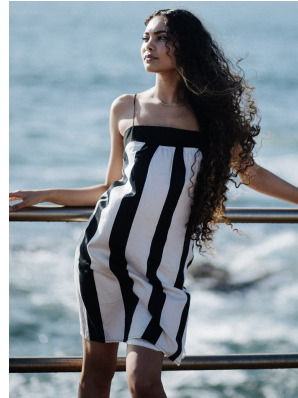

citizen
A Division Of Boss Models

ZOE ALEXANDER

Height: 164cm Bust: 84cm Waist: 66cm Hips: 94cm Shoe: 4 UK Hair: Brown Eyes: Brown

citizen
A Division Of Boss Models

ZOE ALEXANDER

Height: 164cm Bust: 84cm Waist: 66cm Hips: 94cm Shoe: 4 UK Hair: Brown Eyes: Brown