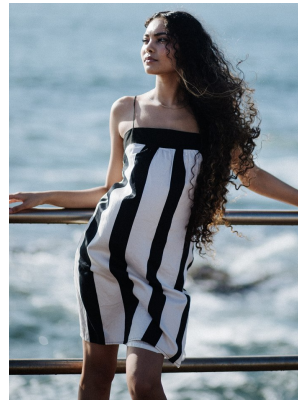

citizen
A Division Of Boss Models

ZOE ALEXANDER

Height: 164cm Bust: 84cm Waist: 66cm Hips: 94cm Shoe: 4 UK Hair: Brown Eyes: Brown

citizen
A Division Of Boss Models

ZOE ALEXANDER

Height: 164cm Bust: 84cm Waist: 66cm Hips: 94cm Shoe: 4 UK Hair: Brown Eyes: Brown