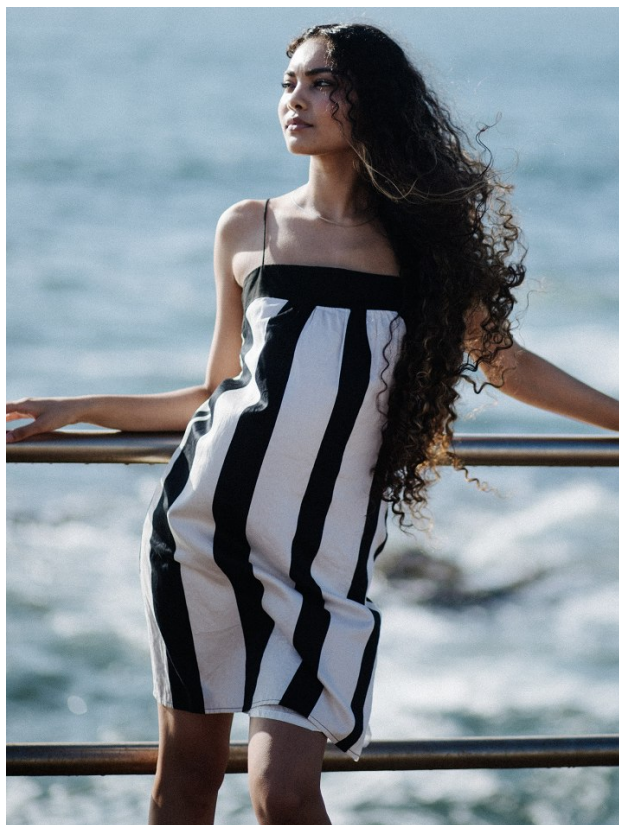

**citizen**  
*A Division Of Boss Models*

**ZOE ALEXANDER**

Height: 164cm Bust: 84cm Waist: 66cm Hips: 94cm Shoe: 4 UK Hair: Brown Eyes: Brown

**ZOE ALEXANDER**

Height: 164cm Bust: 84cm Waist: 66cm Hips: 94cm Shoe: 4 UK Hair: Brown Eyes: Brown

**ZOE ALEXANDER**

Height: 164cm Bust: 84cm Waist: 66cm Hips: 94cm Shoe: 4 UK Hair: Brown Eyes: Brown

**citizen**  
*A Division Of Boss Models*

**ZOE ALEXANDER**

Height: 164cm Bust: 84cm Waist: 66cm Hips: 94cm Shoe: 4 UK Hair: Brown Eyes: Brown

**citizen**  
*A Division Of Boss Models*

**ZOE ALEXANDER**

Height: 164cm Bust: 84cm Waist: 66cm Hips: 94cm Shoe: 4 UK Hair: Brown Eyes: Brown

**citizen**  
*A Division Of Boss Models*

**ZOE ALEXANDER**

Height: 164cm Bust: 84cm Waist: 66cm Hips: 94cm Shoe: 4 UK Hair: Brown Eyes: Brown