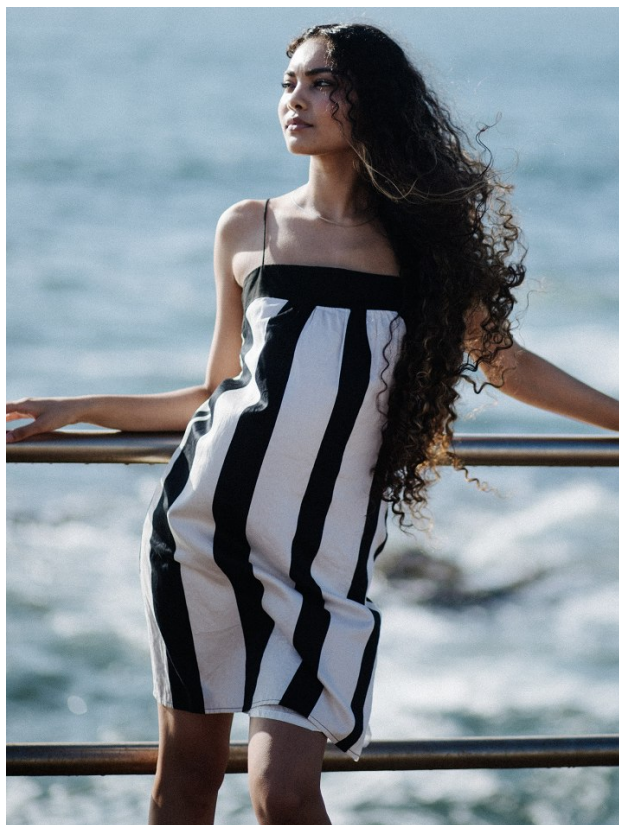

citizen
A Division Of Boss Models

ZOE ALEXANDER

Height: 164cm Bust: 84cm Waist: 66cm Hips: 94cm Shoe: 4 UK Hair: Brown Eyes: Brown

ZOE ALEXANDER

Height: 164cm Bust: 84cm Waist: 66cm Hips: 94cm Shoe: 4 UK Hair: Brown Eyes: Brown

ZOE ALEXANDER

Height: 164cm Bust: 84cm Waist: 66cm Hips: 94cm Shoe: 4 UK Hair: Brown Eyes: Brown

citizen
A Division Of Boss Models

ZOE ALEXANDER

Height: 164cm Bust: 84cm Waist: 66cm Hips: 94cm Shoe: 4 UK Hair: Brown Eyes: Brown

citizen
A Division Of Boss Models

ZOE ALEXANDER

Height: 164cm Bust: 84cm Waist: 66cm Hips: 94cm Shoe: 4 UK Hair: Brown Eyes: Brown

citizen
A Division Of Boss Models

ZOE ALEXANDER

Height: 164cm Bust: 84cm Waist: 66cm Hips: 94cm Shoe: 4 UK Hair: Brown Eyes: Brown