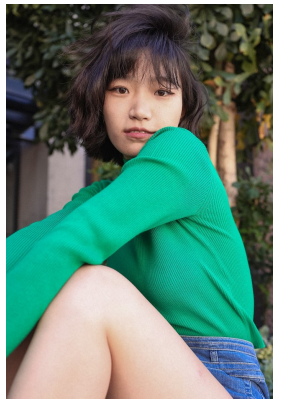

# citizen

A Division Of Boss Models

## XIN YING CHEN

Height: 163cm Bust: 81cm Waist: 63cm Hips: 90cm Shoe: 4 UK Hair: Brown Eyes: Brown

**citizen**  
*A Division Of Boss Models*

**XIN YING CHEN**

Height: 163cm Bust: 81cm Waist: 63cm Hips: 90cm Shoe: 4 UK Hair: Brown Eyes: Brown