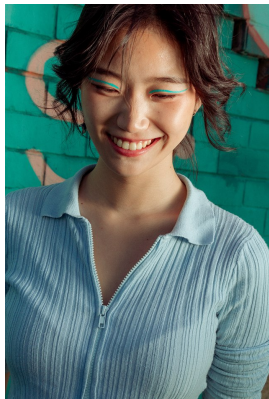

# citizen

A Division Of Boss Models

## XIN YING CHEN

Height: 163cm Bust: 81cm Waist: 63cm Hips: 90cm Shoe: 4 UK Hair: Brown Eyes: Brown

**citizen**  
*A Division Of Boss Models*

**XIN YING CHEN**

Height: 163cm Bust: 81cm Waist: 63cm Hips: 90cm Shoe: 4 UK Hair: Brown Eyes: Brown