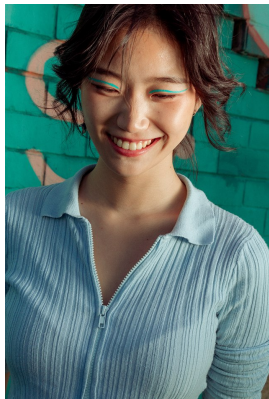

citizen

A Division Of Boss Models

XIN YING CHEN

Height: 163cm Bust: 81cm Waist: 63cm Hips: 90cm Shoe: 4 UK Hair: Brown Eyes: Brown

citizen
A Division Of Boss Models

XIN YING CHEN

Height: 163cm Bust: 81cm Waist: 63cm Hips: 90cm Shoe: 4 UK Hair: Brown Eyes: Brown