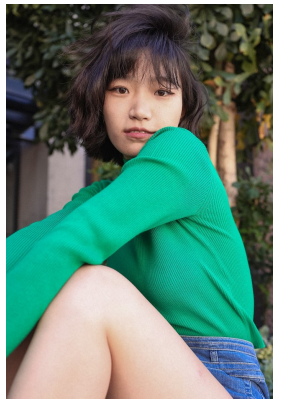

citizen

A Division Of Boss Models

XIN YING CHEN

Height: 163cm Bust: 81cm Waist: 63cm Hips: 90cm Shoe: 4 UK Hair: Brown Eyes: Brown

citizen
A Division Of Boss Models

XIN YING CHEN

Height: 163cm Bust: 81cm Waist: 63cm Hips: 90cm Shoe: 4 UK Hair: Brown Eyes: Brown