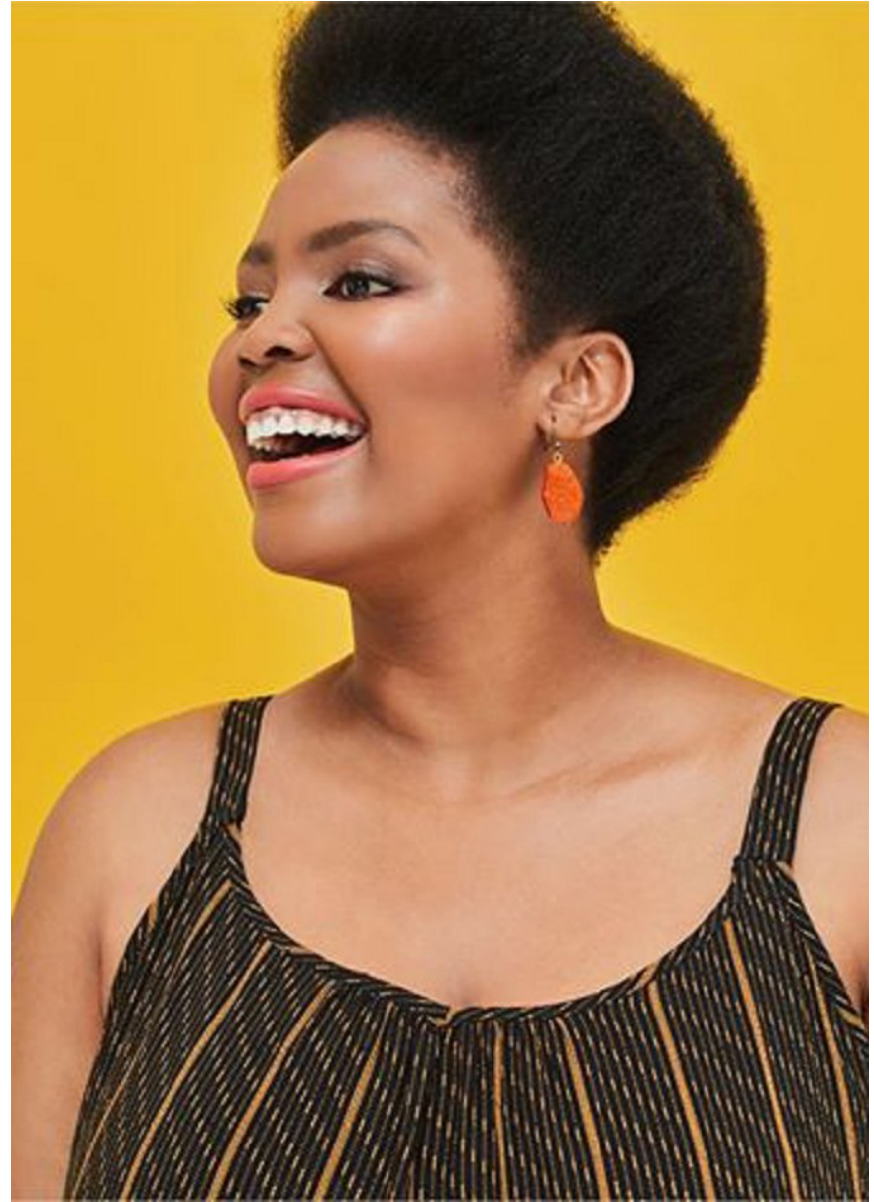

citizen
A Division Of Boss Models

WANDI JAMA

Height: 177cm Bust: 119cm Waist: 105cm Hips: 125cm Shoe: 7.5 UK Hair: Brown Eyes: Blue

WANDI JAMA

Height: 177cm Bust: 119cm Waist: 105cm Hips: 125cm Shoe: 7.5 UK Hair: Brown Eyes: Blue

WANDI JAMA

Height: 177cm Bust: 119cm Waist: 105cm Hips: 125cm Shoe: 7.5 UK Hair: Brown Eyes: Blue

**2 PACK
T-SHIRT E
FROM
R99.99**

WANDI JAMA

Height: 177cm Bust: 119cm Waist: 105cm Hips: 125cm Shoe: 7.5 UK Hair: Brown Eyes: Blue

WANDI JAMA

Height: 177cm Bust: 119cm Waist: 105cm Hips: 125cm Shoe: 7.5 UK Hair: Brown Eyes: Blue

WANDI JAMA

Height: 177cm Bust: 119cm Waist: 105cm Hips: 125cm Shoe: 7.5 UK Hair: Brown Eyes: Blue

WANDI JAMA

Height: 177cm Bust: 119cm Waist: 105cm Hips: 125cm Shoe: 7.5 UK Hair: Brown Eyes: Blue