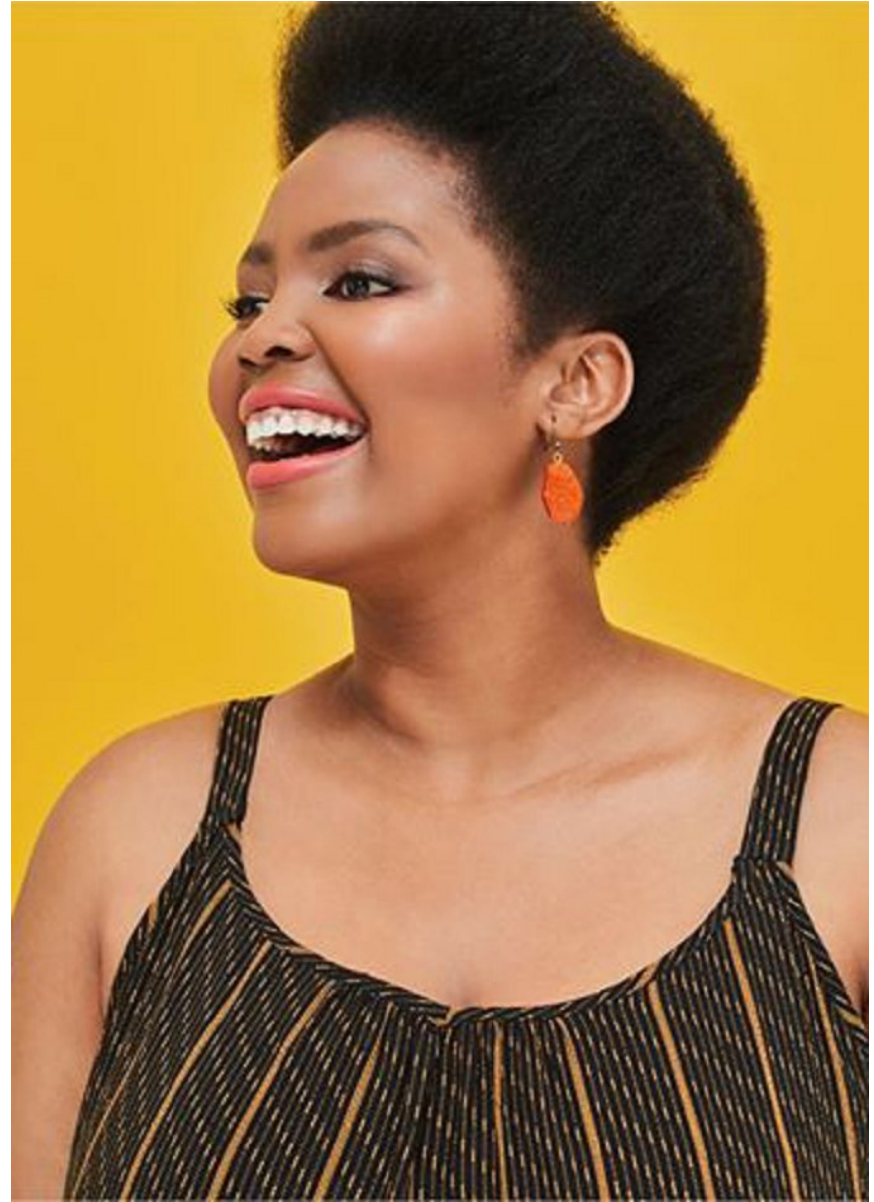

citizen
A Division Of Boss Models

WANDI JAMA

Height: 177cm Bust: 119cm Waist: 105cm Hips: 125cm Shoe: 7.5 UK Hair: Brown Eyes: Blue

WANDI JAMA

Height: 177cm Bust: 119cm Waist: 105cm Hips: 125cm Shoe: 7.5 UK Hair: Brown Eyes: Blue

WANDI JAMA

Height: 177cm Bust: 119cm Waist: 105cm Hips: 125cm Shoe: 7.5 UK Hair: Brown Eyes: Blue

WANDI JAMA

Height: 177cm Bust: 119cm Waist: 105cm Hips: 125cm Shoe: 7.5 UK Hair: Brown Eyes: Blue

WANDI JAMA

Height: 177cm Bust: 119cm Waist: 105cm Hips: 125cm Shoe: 7.5 UK Hair: Brown Eyes: Blue

WANDI JAMA

Height: 177cm Bust: 119cm Waist: 105cm Hips: 125cm Shoe: 7.5 UK Hair: Brown Eyes: Blue

WANDI JAMA

Height: 177cm Bust: 119cm Waist: 105cm Hips: 125cm Shoe: 7.5 UK Hair: Brown Eyes: Blue