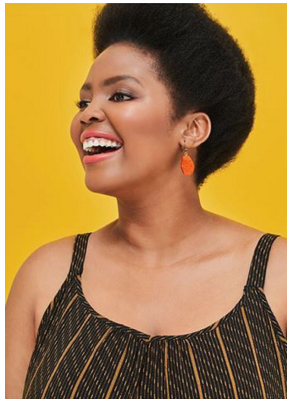

# **citizen**

*A Division Of Boss Models*

## **WANDI JAMA**

Height: 177cm Bust: 119cm Waist: 105cm Hips: 125cm Shoe: 7.5 UK Hair: Brown Eyes: Blue