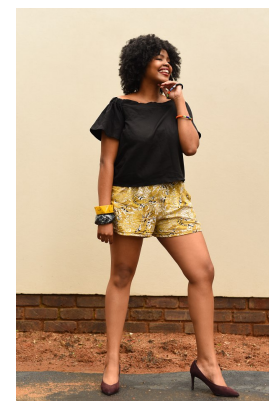

citizen

A Division Of Boss Models

WANDI JAMA

Height: 177cm Bust: 119cm Waist: 105cm Hips: 125cm Shoe: 7.5 UK Hair: Brown Eyes: Blue