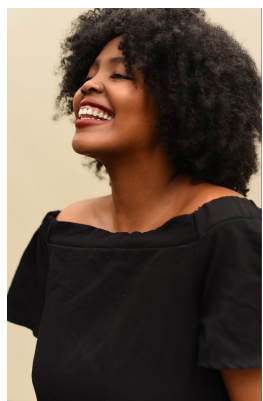

citizen

A Division Of Boss Models

WANDI JAMA

Height: 177cm Bust: 119cm Waist: 105cm Hips: 125cm Shoe: 7.5 UK Hair: Brown Eyes: Blue