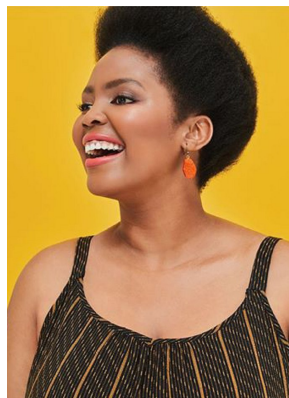

citizen

A Division Of Boss Models

WANDI JAMA

Height: 177cm Bust: 119cm Waist: 105cm Hips: 125cm Shoe: 7.5 UK Hair: Brown Eyes: Blue