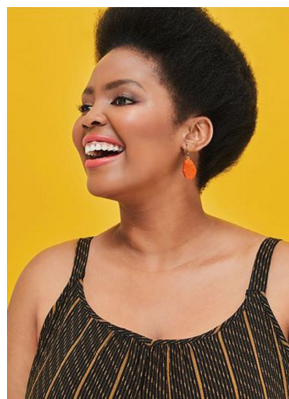

citizen

A Division Of Boss Models

WANDI JAMA

Height: 177cm Bust: 119cm Waist: 105cm Hips: 125cm Shoe: 7.5 UK Hair: Brown Eyes: Blue