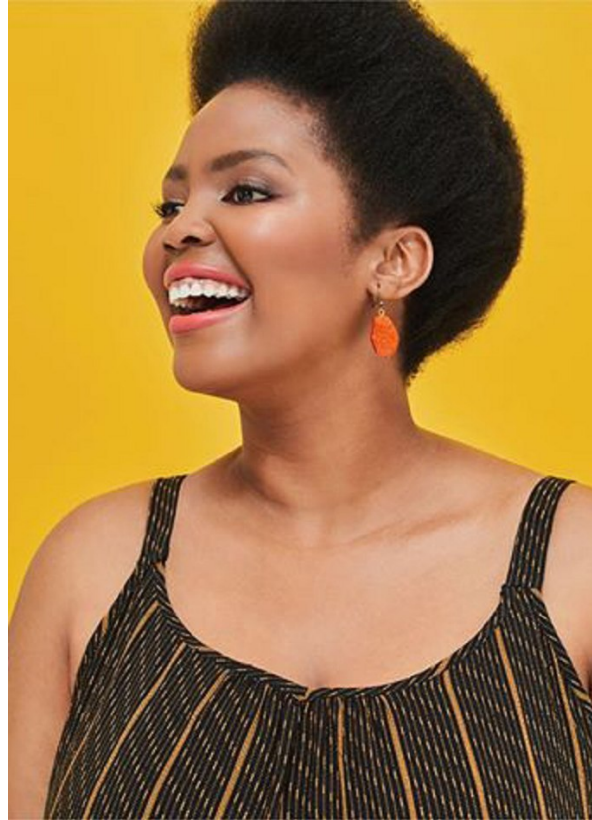

WANDI JAMA

Height: 177cm Bust: 119cm Waist: 105cm Hips: 125cm Shoe: 7.5 UK Hair: Brown Eyes: Blue

WANDI JAMA

Height: 177cm Bust: 119cm Waist: 105cm Hips: 125cm Shoe: 7.5 UK Hair: Brown Eyes: Blue

WANDI JAMA

Height: 177cm Bust: 119cm Waist: 105cm Hips: 125cm Shoe: 7.5 UK Hair: Brown Eyes: Blue

WANDI JAMA

Height: 177cm Bust: 119cm Waist: 105cm Hips: 125cm Shoe: 7.5 UK Hair: Brown Eyes: Blue