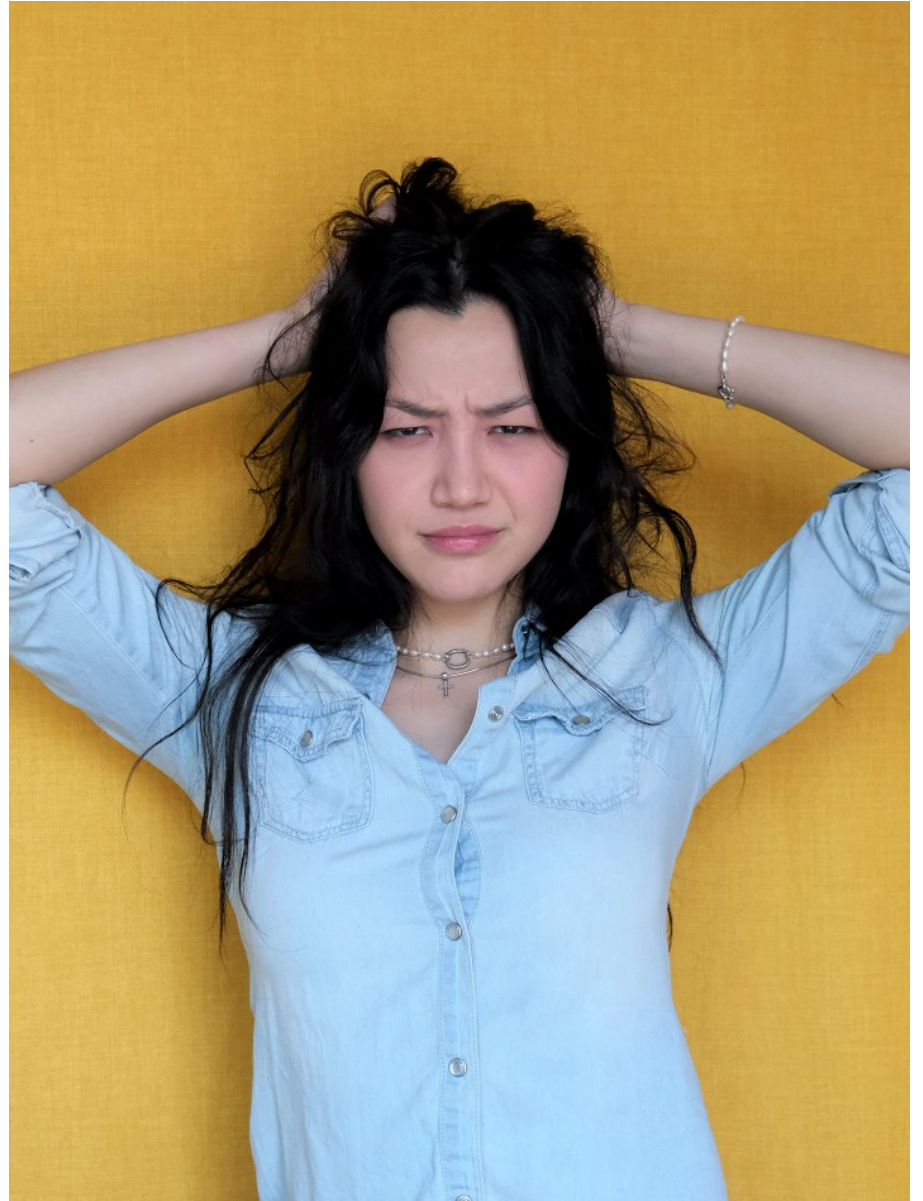

MEI-LI SMUTS

Height: 178cm Bust: 86cm Waist: 68cm Hips: 97cm Shoe: 7.5 UK Hair: Black Eyes: Brown