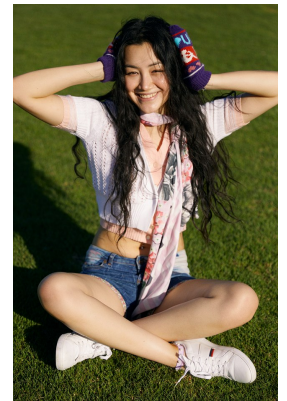

**citizen**  
*A Division Of Boss Models*

**MEI-LI SMUTS**

Height: 178cm Bust: 87cm Waist: 70cm Hips: 99cm Shoe: 7.5 UK Hair: Black Eyes: Brown