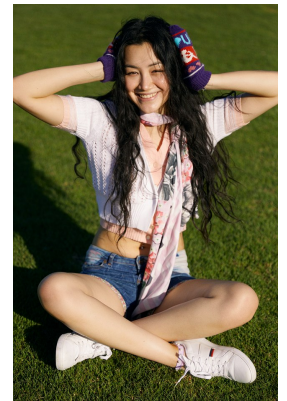

citizen

A Division Of Boss Models

MEI-LI SMUTS

Height: 178cm Bust: 86cm Waist: 68cm Hips: 97cm Shoe: 7.5 UK Hair: Black Eyes: Brown