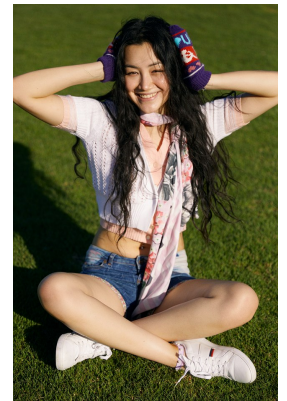

# **citizen**

*A Division Of Boss Models*

## **MEI-LI SMUTS**

Height: 178cm Bust: 86cm Waist: 68cm Hips: 97cm Shoe: 7.5 UK Hair: Black Eyes: Brown