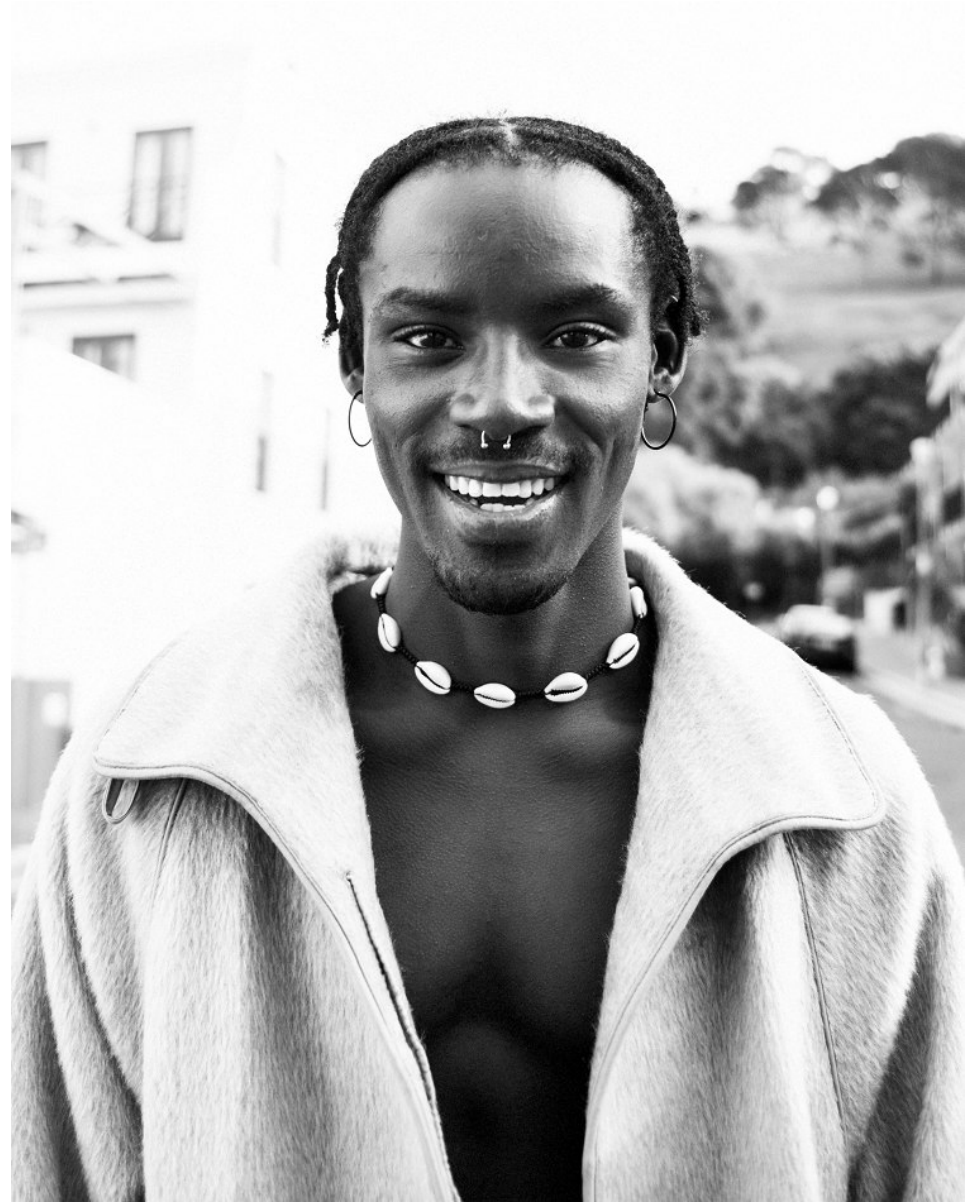

citizen
A Division Of Boss Models

IVE MAKANGILA

Height: 178cm Chest: 95cm Waist: 73cm Suit: 37.5 R Shoe: 9 UK Hair: Black Eyes: Brown

IVE MAKANGILA

Height: 178cm Chest: 95cm Waist: 73cm Suit: 37.5 R Shoe: 9 UK Hair: Black Eyes: Brown

IVE MAKANGILA

Height: 178cm Chest: 95cm Waist: 73cm Suit: 37.5 R Shoe: 9 UK Hair: Black Eyes: Brown

citizen
A Division Of Boss Models

IVE MAKANGILA

Height: 178cm Chest: 95cm Waist: 73cm Suit: 37.5 R Shoe: 9 UK Hair: Black Eyes: Brown