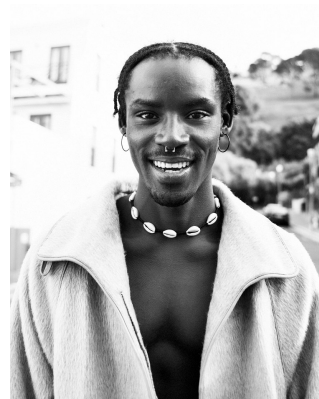

citizen
A Division Of Boss Models

IVE MAKANGILA

Height: 178cm Chest: 95cm Waist: 73cm Suit: 37.5 R Shoe: 9 UK Hair: Black Eyes: Brown