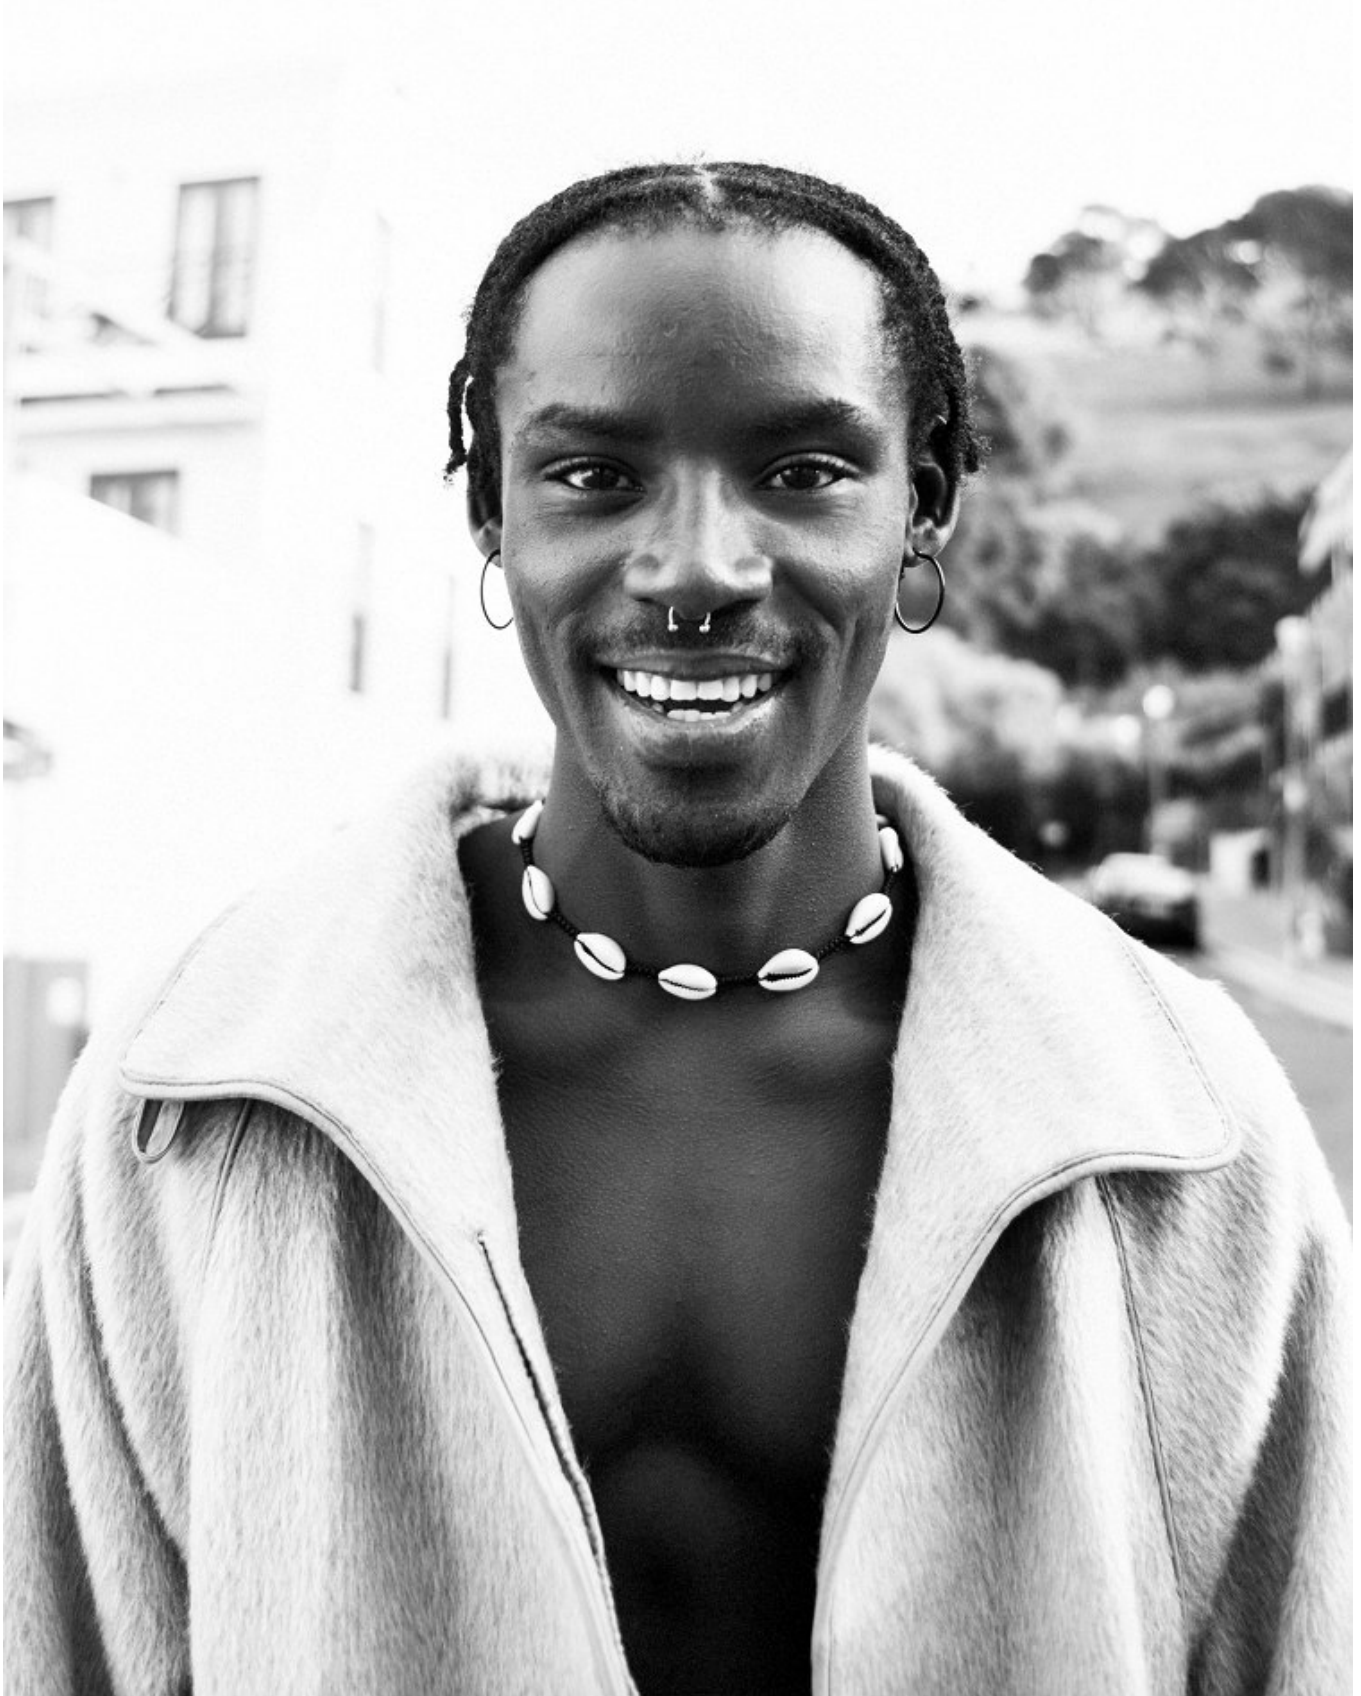

citizen
A Division Of Boss Models

IVE MAKANGILA

Height: 178cm Chest: 95cm Waist: 73cm Suit: 37.5 R Shoe: 9 UK Hair: Black Eyes: Brown

citizen
A Division Of Boss Models

IVE MAKANGILA

Height: 178cm Chest: 95cm Waist: 73cm Suit: 37.5 R Shoe: 9 UK Hair: Black Eyes: Brown

citizen
A Division Of Boss Models

IVE MAKANGILA

Height: 178cm Chest: 95cm Waist: 73cm Suit: 37.5 R Shoe: 9 UK Hair: Black Eyes: Brown