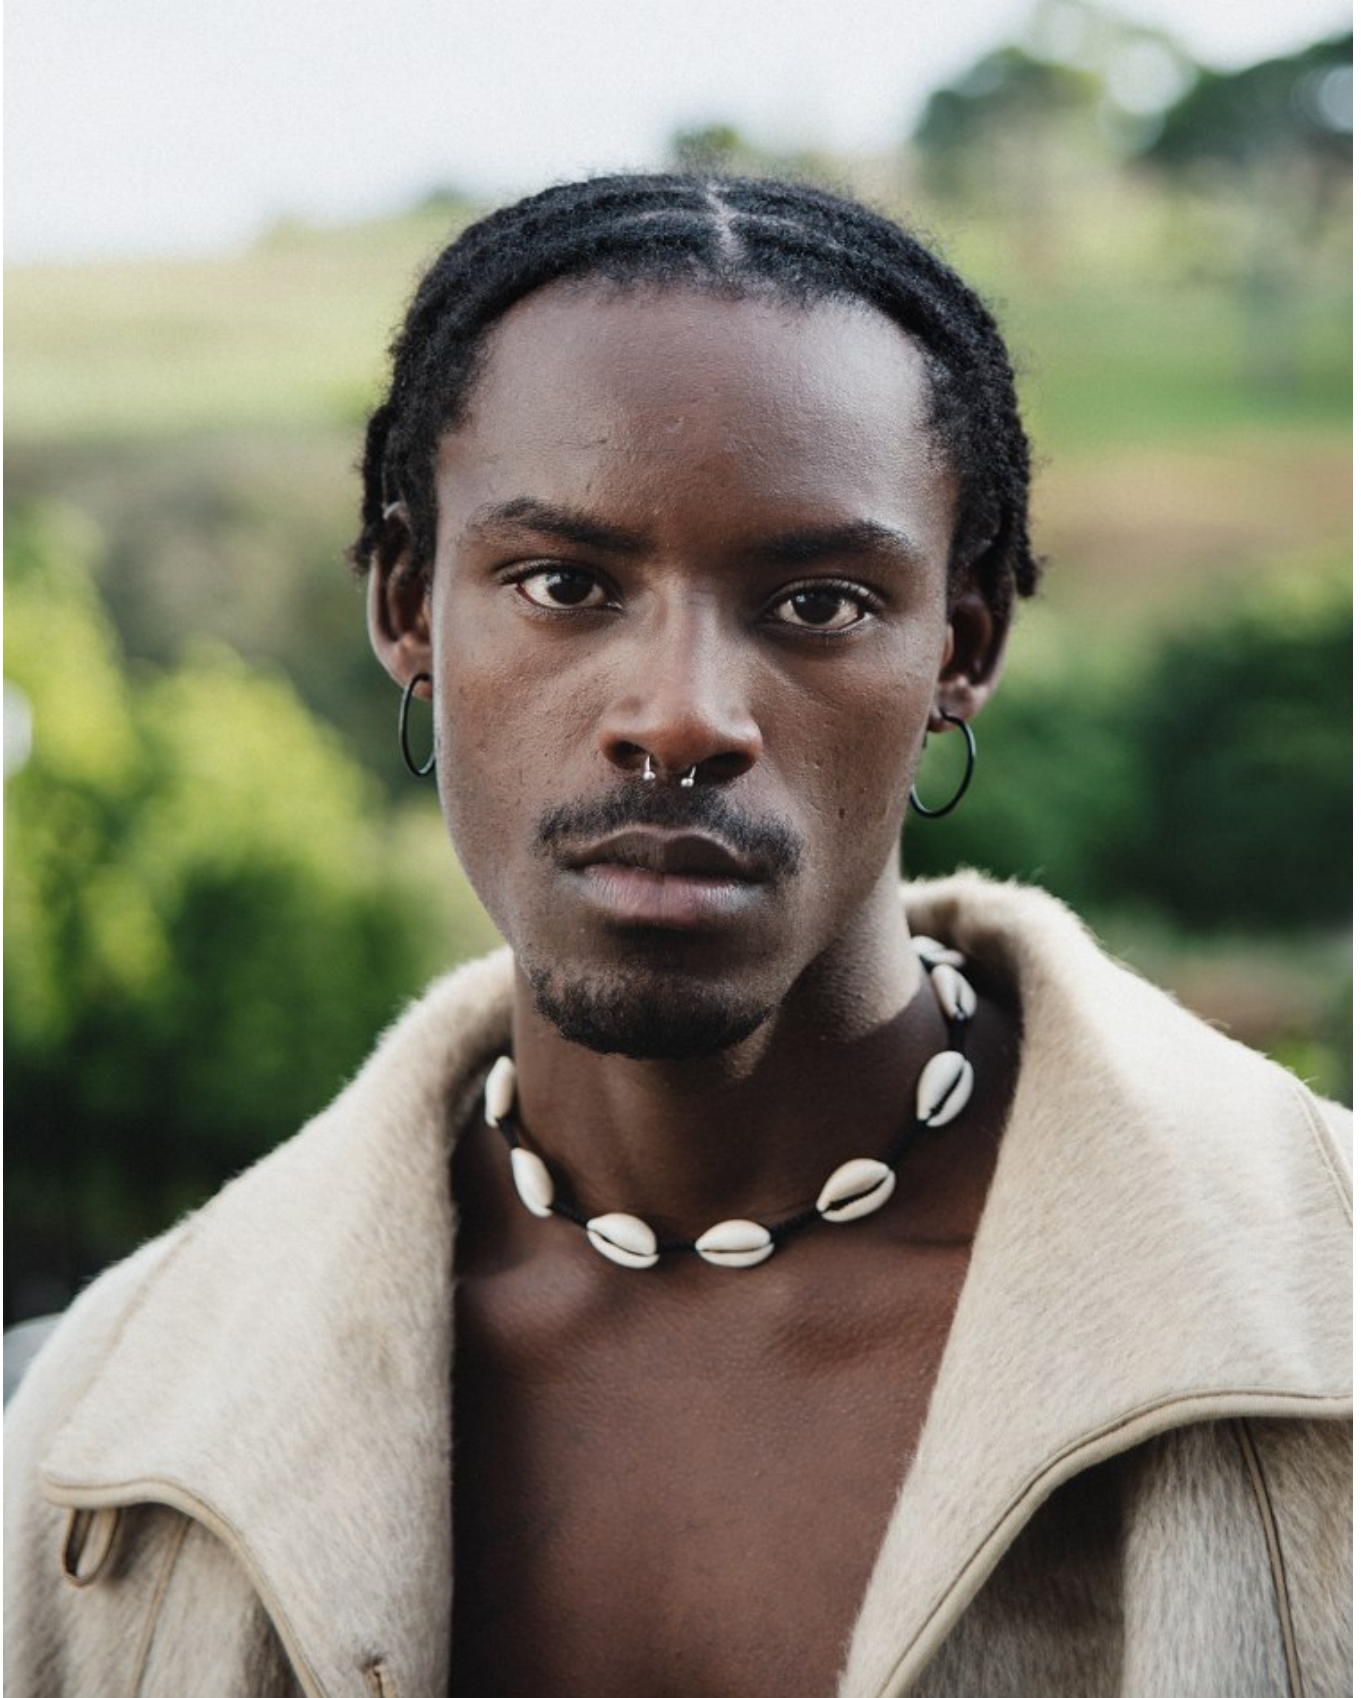

citizen
A Division Of Boss Models

IVE MAKANGILA

Height: 178cm Chest: 95cm Waist: 73cm Suit: 37.5 R Shoe: 9 UK Hair: Black Eyes: Brown

citizen
A Division Of Boss Models

IVE MAKANGILA

Height: 178cm Chest: 95cm Waist: 73cm Suit: 37.5 R Shoe: 9 UK Hair: Black Eyes: Brown

citizen
A Division Of Boss Models

IVE MAKANGILA

Height: 178cm Chest: 95cm Waist: 73cm Suit: 37.5 R Shoe: 9 UK Hair: Black Eyes: Brown