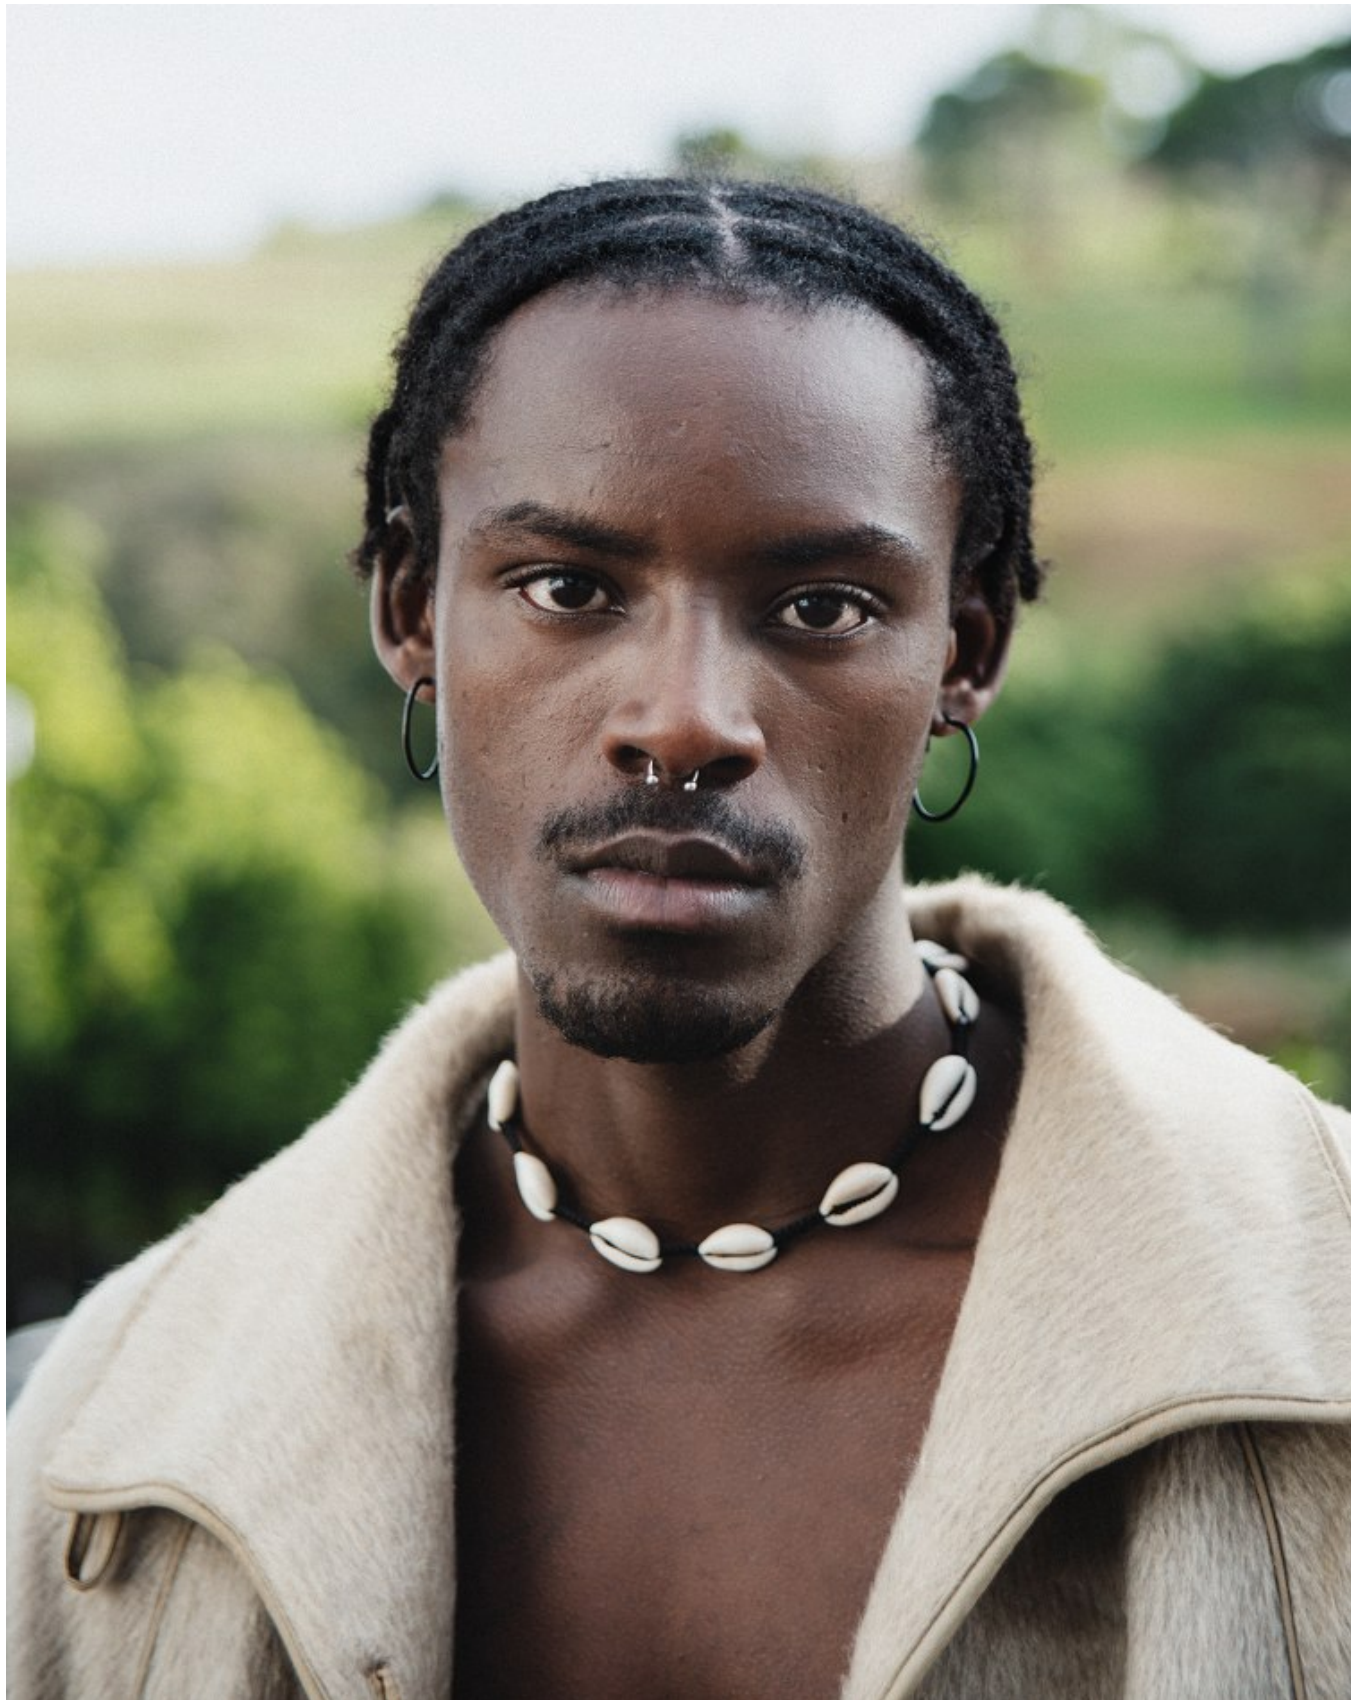

**citizen**  
*A Division Of Boss Models*

**IVE MAKANGILA**

Height: 178cm Chest: 95cm Waist: 73cm Suit: 37.5 R Shoe: 9 UK Hair: Black Eyes: Brown

**citizen**  
*A Division Of Boss Models*

**IVE MAKANGILA**

Height: 178cm Chest: 95cm Waist: 73cm Suit: 37.5 R Shoe: 9 UK Hair: Black Eyes: Brown

**citizen**  
*A Division Of Boss Models*

**IVE MAKANGILA**

Height: 178cm Chest: 95cm Waist: 73cm Suit: 37.5 R Shoe: 9 UK Hair: Black Eyes: Brown