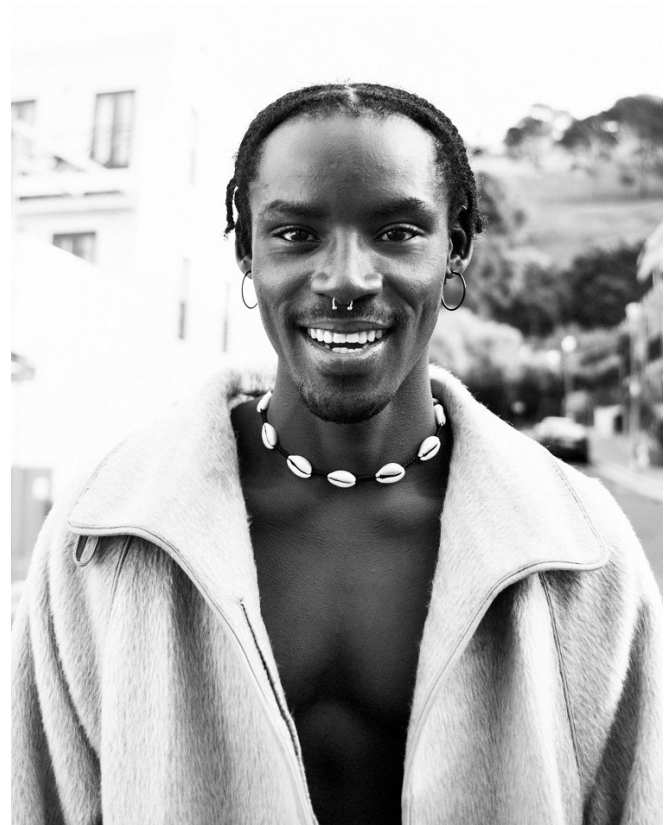

citizen
A Division Of Boss Models

IVE MAKANGILA

Height: 178cm Chest: 95cm Waist: 73cm Suit: 37.5 R Shoe: 9 UK Hair: Black Eyes: Brown

citizen
A Division Of Boss Models

IVE MAKANGILA

Height: 178cm Chest: 95cm Waist: 73cm Suit: 37.5 R Shoe: 9 UK Hair: Black Eyes: Brown

citizen
A Division Of Boss Models

IVE MAKANGILA

Height: 178cm Chest: 95cm Waist: 73cm Suit: 37.5 R Shoe: 9 UK Hair: Black Eyes: Brown