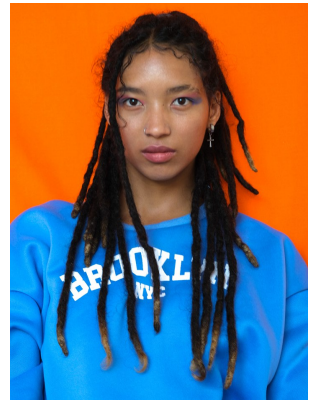

# **citizen**

*A Division Of Boss Models*

## **CHARNE GEORGE**

Height: 162cm Bust: 78cm Waist: 69cm Hips: 88cm Shoe: 5 UK Hair: Brunette Eyes: Brown

**citizen**  
*A Division Of Boss Models*

**CHARNE GEORGE**

Height: 162cm Bust: 78cm Waist: 69cm Hips: 88cm Shoe: 5 UK Hair: Brunette Eyes: Brown