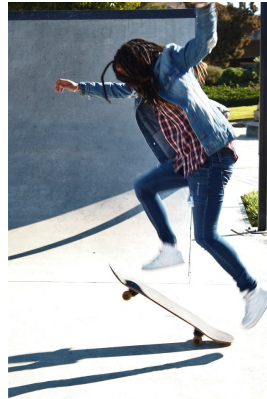

citizen

A Division Of Boss Models

CHANTE GEORGE

Height: 162cm Bust: 83cm Waist: 68cm Hips: 91cm Shoe: 5 UK Hair: Brown Eyes: Brown

citizen

A Division Of Boss Models

CHANTE GEORGE

Height: 162cm Bust: 83cm Waist: 68cm Hips: 91cm Shoe: 5 UK Hair: Brown Eyes: Brown