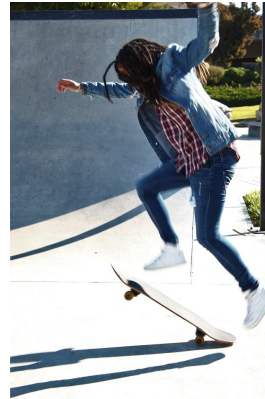

citizen

A Division Of Boss Models

CHANTE GEORGE

Height: 162cm Bust: 83cm Waist: 68cm Hips: 91cm Shoe: 5 UK Hair: Brown Eyes: Brown

citizen

A Division Of Boss Models

CHANTE GEORGE

Height: 162cm Bust: 83cm Waist: 68cm Hips: 91cm Shoe: 5 UK Hair: Brown Eyes: Brown