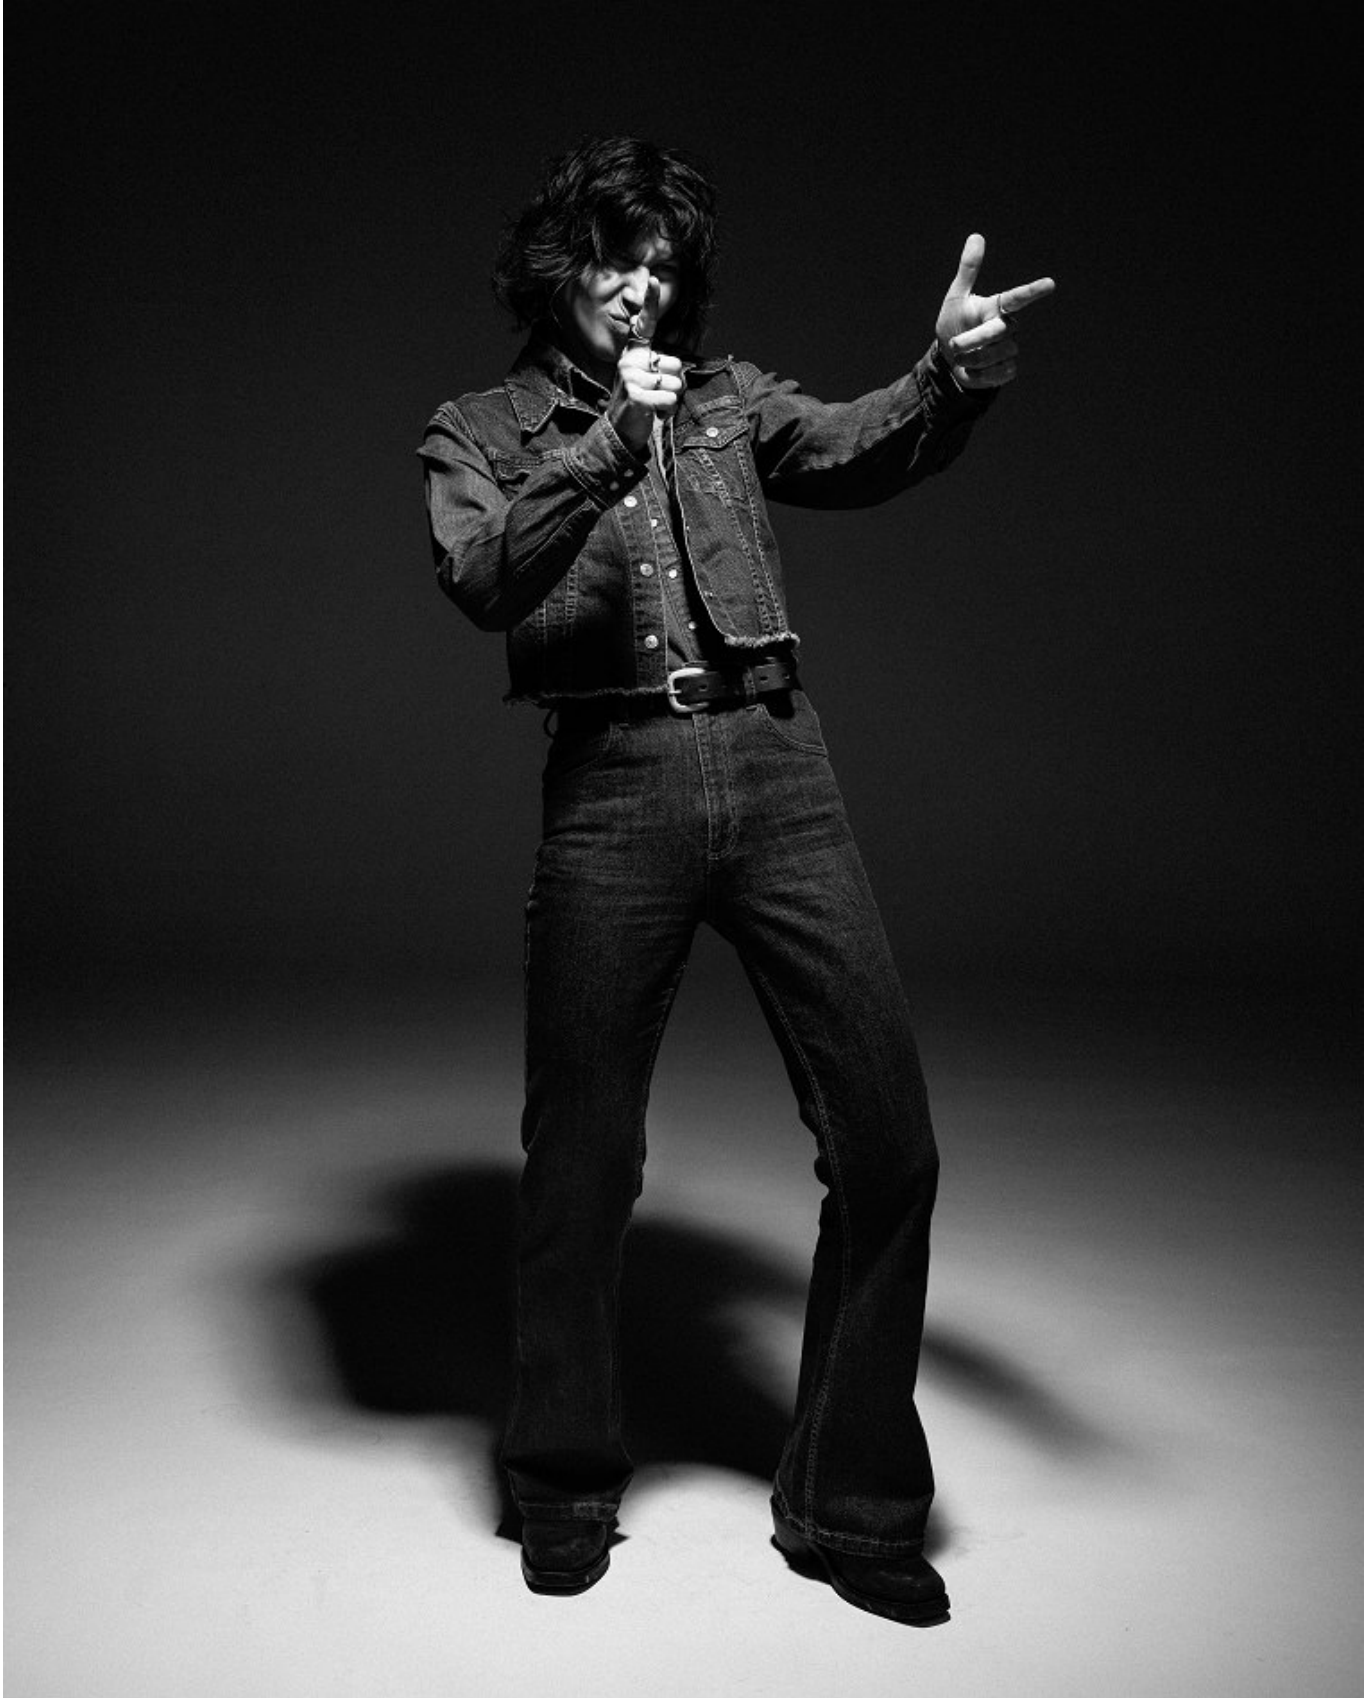

citizen
A Division Of Boss Models

ANDREA KATZEFF

Height: 170cm Bust: 83cm Waist: 67cm Hips: 83cm Shoe: 7 UK Hair: Brown Eyes: Blue/Green