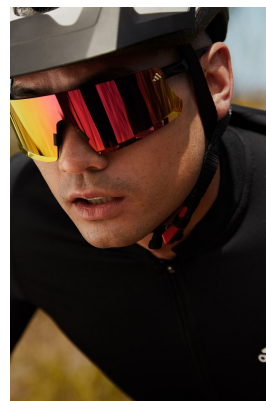

citizen

A Division Of Boss Models

CLEAVIN WONG

Height: 177cm Chest: 104cm Waist: 75cm Suit: 40 R Shoe: 9 UK Hair: Black Eyes: Brown

citizen
A Division Of Boss Models

CLEAVIN WONG

Height: 177cm Chest: 104cm Waist: 75cm Suit: 40 R Shoe: 9 UK Hair: Black Eyes: Brown