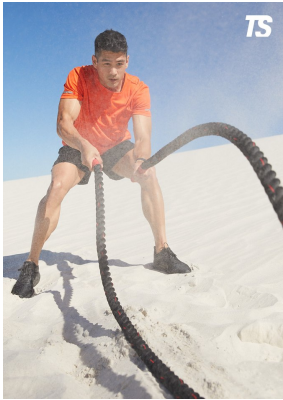

citizen

A Division Of Boss Models

CLEAVIN WONG

Height: 177cm Chest: 104cm Waist: 75cm Suit: 40 R Shoe: 9 UK Hair: Black Eyes: Brown

citizen
A Division Of Boss Models

CLEAVIN WONG

Height: 177cm Chest: 104cm Waist: 75cm Suit: 40 R Shoe: 9 UK Hair: Black Eyes: Brown