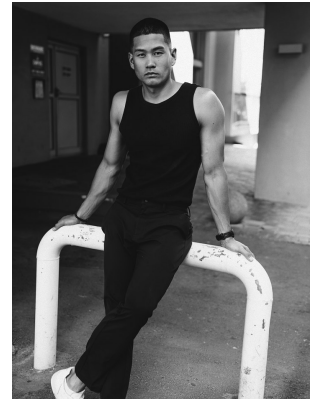

citizen

A Division Of Boss Models

CLEAVIN WONG

Height: 177cm Chest: 104cm Waist: 75cm Suit: 40 R Shoe: 9 UK Hair: Black Eyes: Brown

citizen
A Division Of Boss Models

CLEAVIN WONG

Height: 177cm Chest: 104cm Waist: 75cm Suit: 40 R Shoe: 9 UK Hair: Black Eyes: Brown