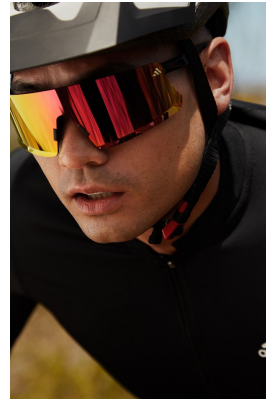

citizen

A Division Of Boss Models

CLEAVIN WONG

Height: 177cm Chest: 104cm Waist: 75cm Suit: 40 R Shoe: 9 UK Hair: Black Eyes: Brown

citizen
A Division Of Boss Models

CLEAVIN WONG

Height: 177cm Chest: 104cm Waist: 75cm Suit: 40 R Shoe: 9 UK Hair: Black Eyes: Brown