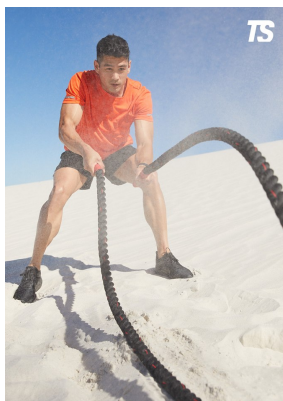

citizen

A Division Of Boss Models

CLEAVIN WONG

Height: 177cm Chest: 104cm Waist: 75cm Suit: 40 R Shoe: 9 UK Hair: Black Eyes: Brown

citizen
A Division Of Boss Models

CLEAVIN WONG

Height: 177cm Chest: 104cm Waist: 75cm Suit: 40 R Shoe: 9 UK Hair: Black Eyes: Brown