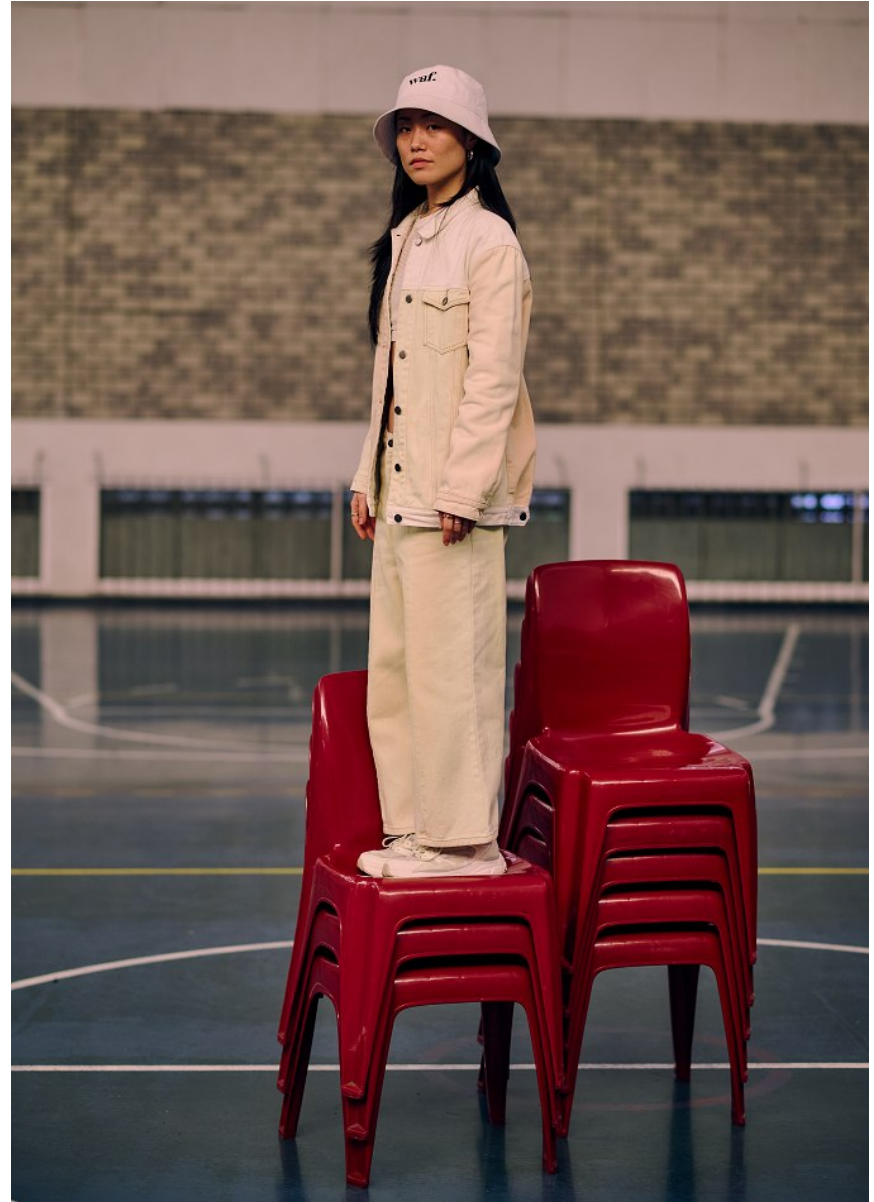

citizen
A Division Of Boss Models

YUNYOUNG AHN

Height: 164cm Bust: 86cm Waist: 68cm Hips: 97cm Shoe: 4 UK Hair: Brown Eyes: Black

citizen
A Division Of Boss Models

YUNYOUNG AHN

Height: 164cm Bust: 86cm Waist: 68cm Hips: 97cm Shoe: 4 UK Hair: Brown Eyes: Black

YUNYOUNG AHN

Height: 164cm Bust: 86cm Waist: 68cm Hips: 97cm Shoe: 4 UK Hair: Brown Eyes: Black

YUNYOUNG AHN

Height: 164cm Bust: 86cm Waist: 68cm Hips: 97cm Shoe: 4 UK Hair: Brown Eyes: Black

citizen
A Division Of Boss Models