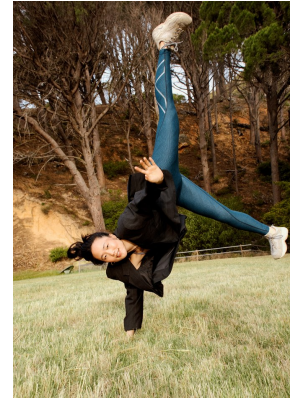

citizen

A Division Of Boss Models

YUNYOUNG AHN

Height: 164cm Bust: 86cm Waist: 68cm Hips: 97cm Shoe: 4 UK Hair: Brown Eyes: Black

citizen
A Division Of Boss Models

YUNYOUNG AHN

Height: 164cm Bust: 86cm Waist: 68cm Hips: 97cm Shoe: 4 UK Hair: Brown Eyes: Black