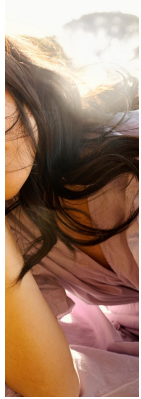

citizen

A Division Of Boss Models

YUNYOUNG AHN

Height: 164cm Bust: 86cm Waist: 68cm Hips: 97cm Shoe: 4 UK Hair: Brown Eyes: Black

citizen
A Division Of Boss Models

YUNYOUNG AHN

Height: 164cm Bust: 86cm Waist: 68cm Hips: 97cm Shoe: 4 UK Hair: Brown Eyes: Black