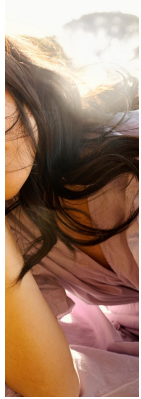

citizen
A Division Of Boss Models

YUNYOUNG AHN

Height: 164cm Bust: 86cm Waist: 68cm Hips: 97cm Shoe: 4 UK Hair: Brown Eyes: Black

citizen
A Division Of Boss Models

YUNYOUNG AHN

Height: 164cm Bust: 86cm Waist: 68cm Hips: 97cm Shoe: 4 UK Hair: Brown Eyes: Black