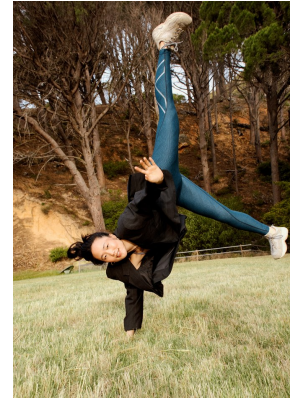

citizen
A Division Of Boss Models

YUNYOUNG AHN

Height: 164cm Bust: 86cm Waist: 68cm Hips: 97cm Shoe: 4 UK Hair: Brown Eyes: Black

citizen
A Division Of Boss Models

YUNYOUNG AHN

Height: 164cm Bust: 86cm Waist: 68cm Hips: 97cm Shoe: 4 UK Hair: Brown Eyes: Black