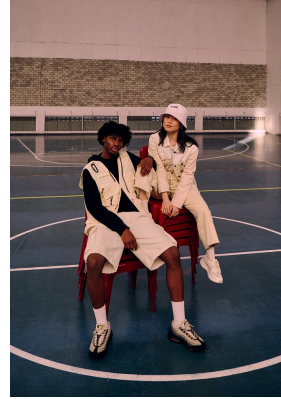

citizen
A Division Of Boss Models

YUNYOUNG AHN

Height: 164cm Bust: 86cm Waist: 68cm Hips: 97cm Shoe: 4 UK Hair: Brown Eyes: Black

citizen
A Division Of Boss Models

YUNYOUNG AHN

Height: 164cm Bust: 86cm Waist: 68cm Hips: 97cm Shoe: 4 UK Hair: Brown Eyes: Black