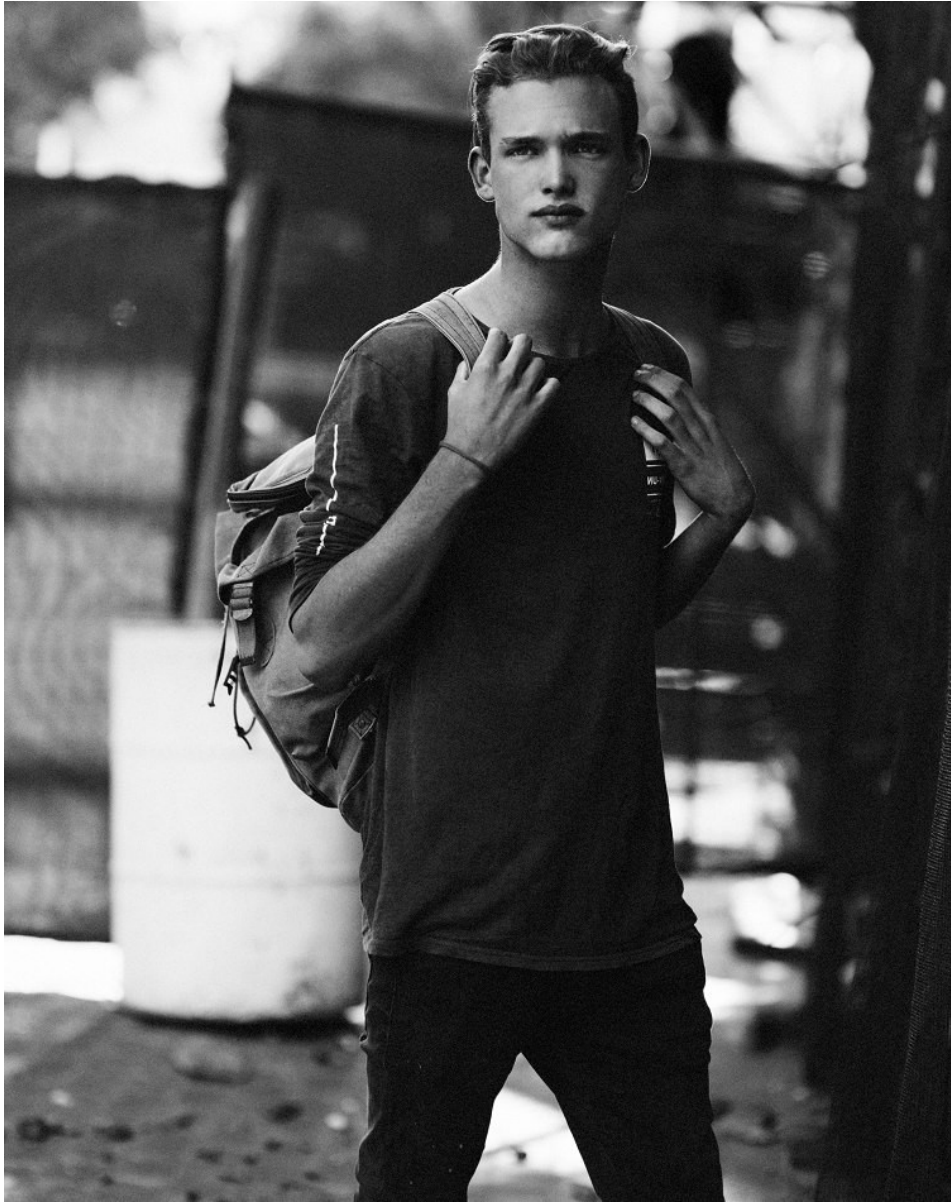

NIC STANLEY

Height: 184cm Chest: 93cm Waist: 77cm Suit: 38 R Shoe: 10 UK Hair: Light Brown Eyes: Blue/Grey

NIC STANLEY

Height: 184cm Chest: 93cm Waist: 77cm Suit: 38 R Shoe: 10 UK Hair: Light Brown Eyes: Blue/Grey

NIC STANLEY

Height: 184cm Chest: 93cm Waist: 77cm Suit: 38 R Shoe: 10 UK Hair: Light Brown Eyes: Blue/Grey

citizen
A Division Of Boss Models

NIC STANLEY

Height: 184cm Chest: 93cm Waist: 77cm Suit: 38 R Shoe: 10 UK Hair: Light Brown Eyes: Blue/Grey

citizen
A Division Of Boss Models

NIC STANLEY

Height: 184cm Chest: 93cm Waist: 77cm Suit: 38 R Shoe: 10 UK Hair: Light Brown Eyes: Blue/Grey

NIC STANLEY

Height: 184cm Chest: 93cm Waist: 77cm Suit: 38 R Shoe: 10 UK Hair: Light Brown Eyes: Blue/Grey