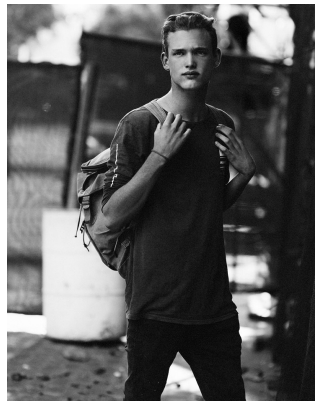

citizen
A Division Of Boss Models

NIC STANLEY

Height: 184cm Chest: 93cm Waist: 77cm Suit: 38 R Shoe: 10 UK Hair: Light Brown Eyes: Blue/Grey