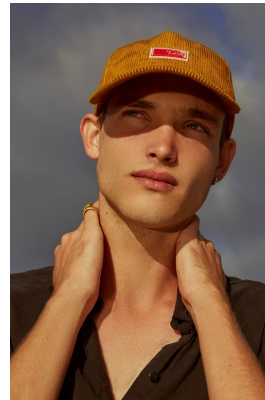

**citizen**  
*A Division Of Boss Models*

**NIC STANLEY**

Height: 184cm Chest: 93cm Waist: 77cm Suit: 38 R Shoe: 10 UK Hair: Light Brown Eyes: Blue/Grey