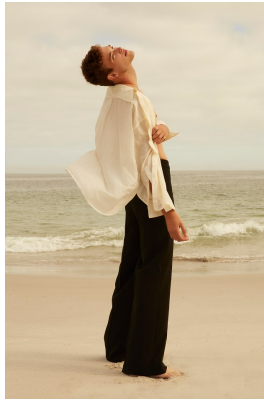

citizen
A Division Of Boss Models

NIC STANLEY

Height: 184cm Chest: 93cm Waist: 77cm Suit: 38 R Shoe: 10 UK Hair: Light Brown Eyes: Blue/Grey