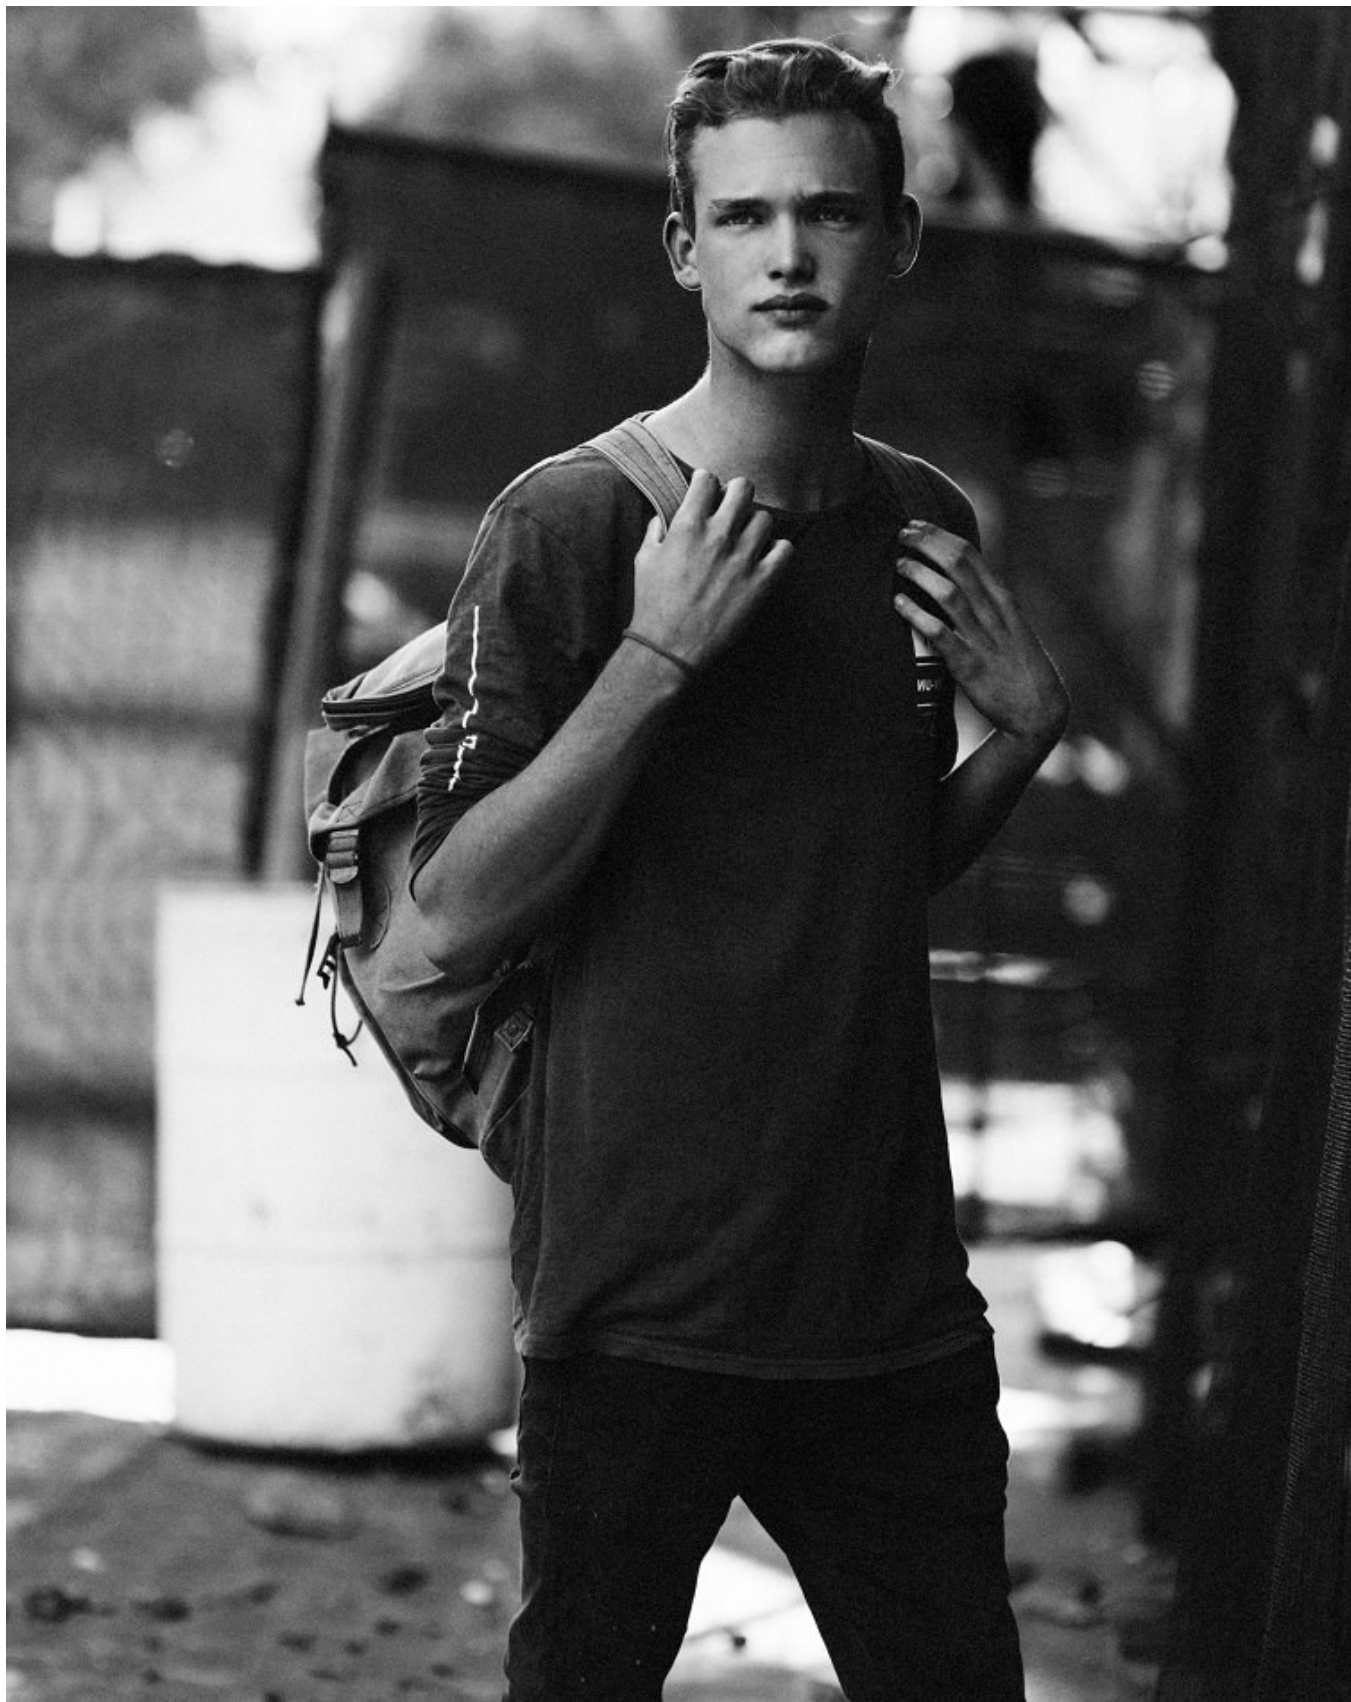

citizen
A Division Of Boss Models

NIC STANLEY

Height: 184cm Chest: 93cm Waist: 77cm Suit: 38 R Shoe: 10 UK Hair: Light Brown Eyes: Blue/Grey