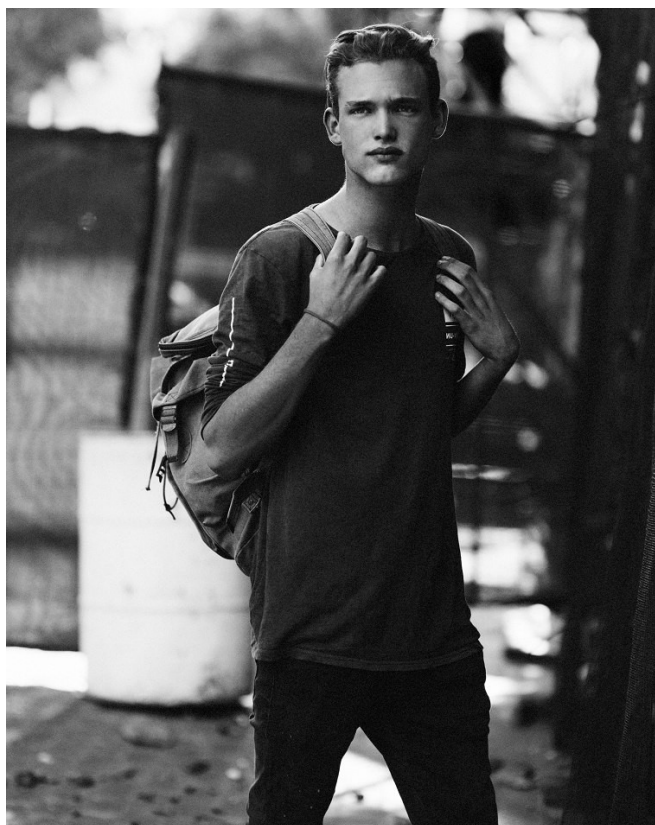

**citizen**  
*A Division Of Boss Models*

**NIC STANLEY**

Height: 184cm Chest: 93cm Waist: 77cm Suit: 38 R Shoe: 10 UK Hair: Light Brown Eyes: Blue/Grey

**citizen**  
*A Division Of Boss Models*

**NIC STANLEY**

Height: 184cm Chest: 93cm Waist: 77cm Suit: 38 R Shoe: 10 UK Hair: Light Brown Eyes: Blue/Grey

**citizen**  
*A Division Of Boss Models*

**NIC STANLEY**

Height: 184cm Chest: 93cm Waist: 77cm Suit: 38 R Shoe: 10 UK Hair: Light Brown Eyes: Blue/Grey