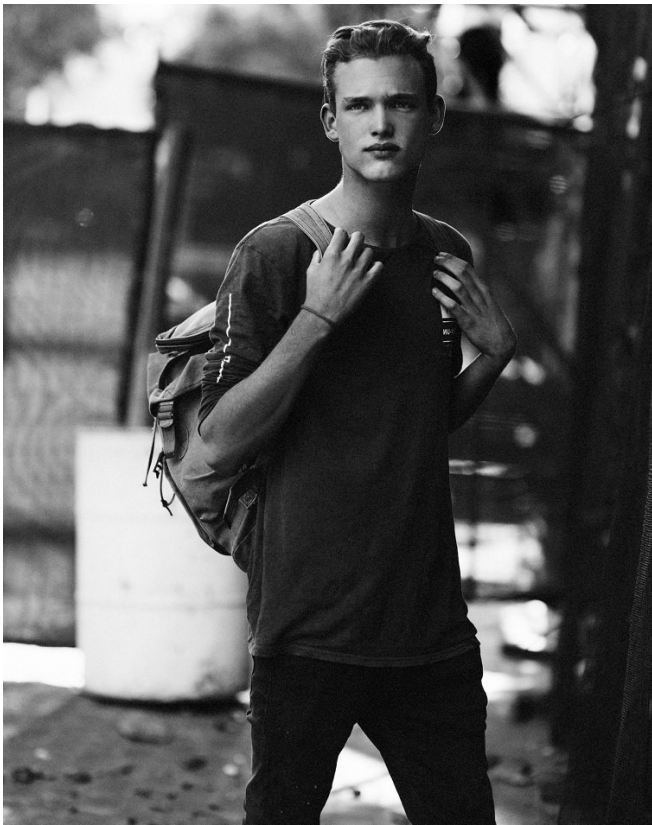

**citizen**  
*A Division Of Boss Models*

**NIC STANLEY**

Height: 184cm Chest: 93cm Waist: 77cm Suit: 38 R Shoe: 10 UK Hair: Light Brown Eyes: Blue/Grey

**citizen**  
*A Division Of Boss Models*

**NIC STANLEY**

Height: 184cm Chest: 93cm Waist: 77cm Suit: 38 R Shoe: 10 UK Hair: Light Brown Eyes: Blue/Grey

**citizen**  
*A Division Of Boss Models*

**NIC STANLEY**

Height: 184cm Chest: 93cm Waist: 77cm Suit: 38 R Shoe: 10 UK Hair: Light Brown Eyes: Blue/Grey