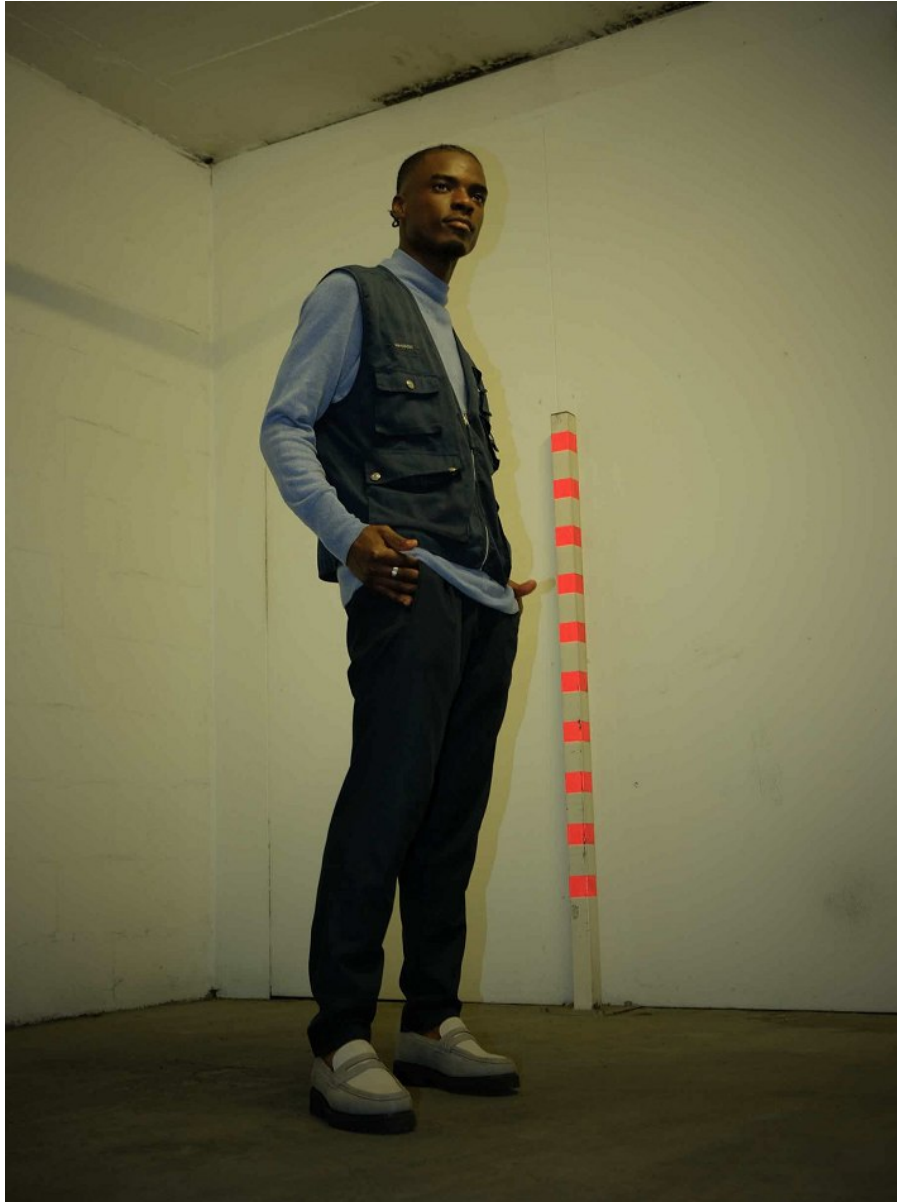

YANNICK SADIQ BUZINGO

Height: 165cm Chest: 88cm Waist: 73cm Suit: 34 S Shoe: 6 UK Hair: Black Eyes: Brown

citizen
A Division Of Boss Models

YANNICK SADIQ BUZINGO

Height: 165cm Chest: 88cm Waist: 73cm Suit: 34 S Shoe: 6 UK Hair: Black Eyes: Brown

YANNICK SADIQ BUZINGO

Height: 165cm Chest: 88cm Waist: 73cm Suit: 34 S Shoe: 6 UK Hair: Black Eyes: Brown

YANNICK SADIQ BUZINGO

Height: 165cm Chest: 88cm Waist: 73cm Suit: 34 S Shoe: 6 UK Hair: Black Eyes: Brown

citizen
A Division Of Boss Models

YANNICK SADIQ BUZINGO

Height: 165cm Chest: 88cm Waist: 73cm Suit: 34 S Shoe: 6 UK Hair: Black Eyes: Brown