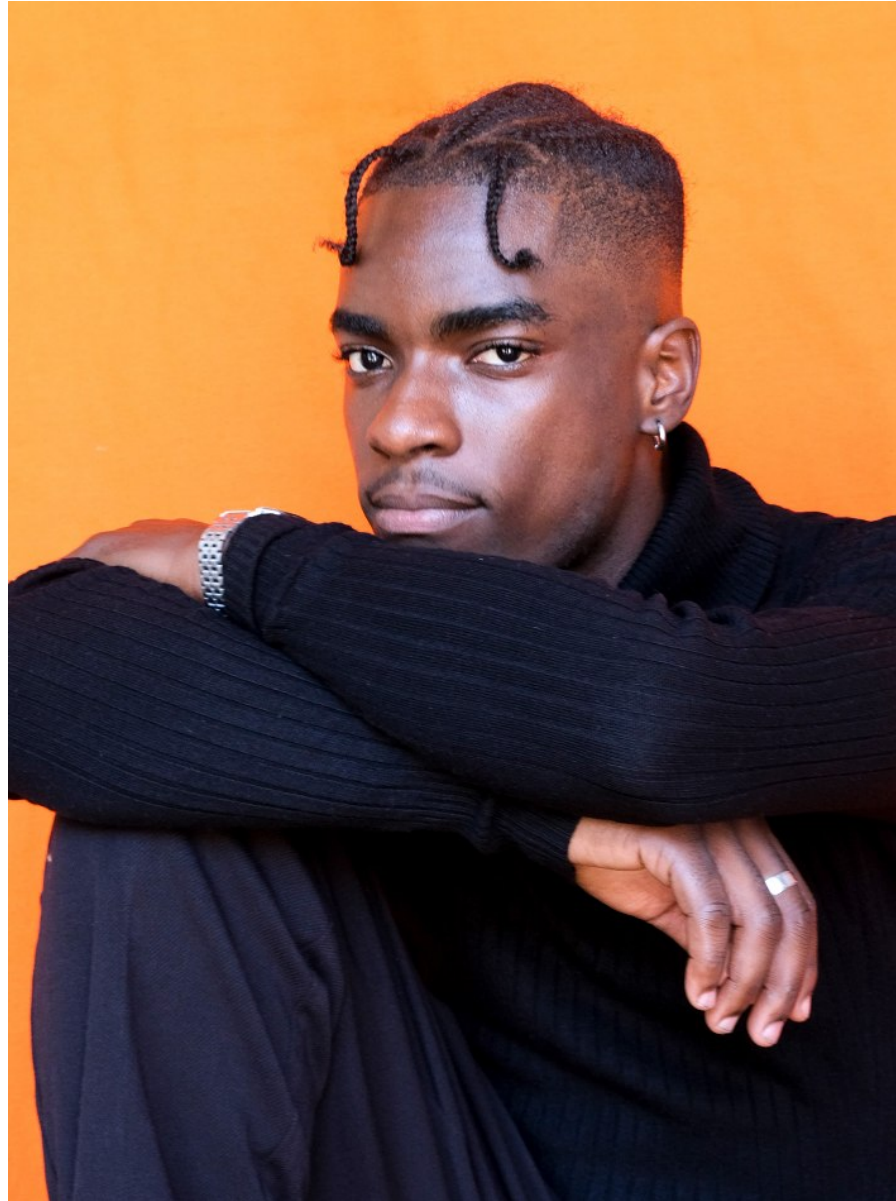

citizen
A Division Of Boss Models

YANNICK SADIQ BUZINGO

Height: 165cm Chest: 88cm Waist: 73cm Suit: 34 S Shoe: 6 UK Hair: Black Eyes: Brown

citizen
A Division Of Boss Models

YANNICK SADIQ BUZINGO

Height: 165cm Chest: 88cm Waist: 73cm Suit: 34 S Shoe: 6 UK Hair: Black Eyes: Brown

YANNICK SADIQ BUZINGO

Height: 165cm Chest: 88cm Waist: 73cm Suit: 34 S Shoe: 6 UK Hair: Black Eyes: Brown

YANNICK SADIQ BUZINGO

Height: 165cm Chest: 88cm Waist: 73cm Suit: 34 S Shoe: 6 UK Hair: Black Eyes: Brown

YANNICK SADIQ BUZINGO

Height: 165cm Chest: 88cm Waist: 73cm Suit: 34 S Shoe: 6 UK Hair: Black Eyes: Brown

citizen
A Division Of Boss Models

YANNICK SADIQ BUZINGO

Height: 165cm Chest: 88cm Waist: 73cm Suit: 34 S Shoe: 6 UK Hair: Black Eyes: Brown

citizen
A Division Of Boss Models

YANNICK SADIQ BUZINGO

Height: 165cm Chest: 88cm Waist: 73cm Suit: 34 S Shoe: 6 UK Hair: Black Eyes: Brown