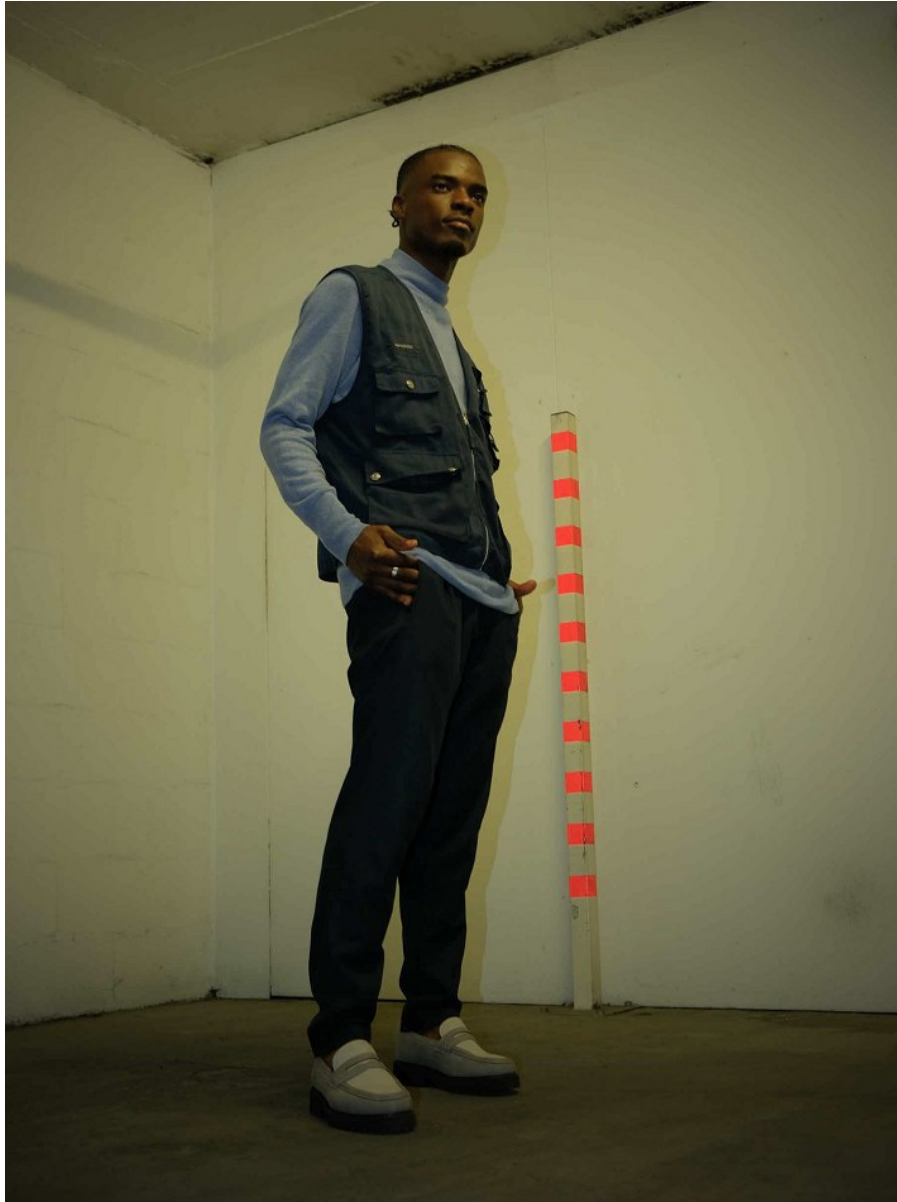

citizen
A Division Of Boss Models

YANNICK SADIQ BUZINGO

Height: 165cm Chest: 88cm Waist: 73cm Suit: 34 S Shoe: 6 UK Hair: Black Eyes: Brown

citizen
A Division Of Boss Models

YANNICK SADIQ BUZINGO

Height: 165cm Chest: 88cm Waist: 73cm Suit: 34 S Shoe: 6 UK Hair: Black Eyes: Brown

YANNICK SADIQ BUZINGO

Height: 165cm Chest: 88cm Waist: 73cm Suit: 34 S Shoe: 6 UK Hair: Black Eyes: Brown

YANNICK SADIQ BUZINGO

Height: 165cm Chest: 88cm Waist: 73cm Suit: 34 S Shoe: 6 UK Hair: Black Eyes: Brown

YANNICK SADIQ BUZINGO

Height: 165cm Chest: 88cm Waist: 73cm Suit: 34 S Shoe: 6 UK Hair: Black Eyes: Brown

citizen
A Division Of Boss Models

YANNICK SADIQ BUZINGO

Height: 165cm Chest: 88cm Waist: 73cm Suit: 34 S Shoe: 6 UK Hair: Black Eyes: Brown

citizen
A Division Of Boss Models

YANNICK SADIQ BUZINGO

Height: 165cm Chest: 88cm Waist: 73cm Suit: 34 S Shoe: 6 UK Hair: Black Eyes: Brown