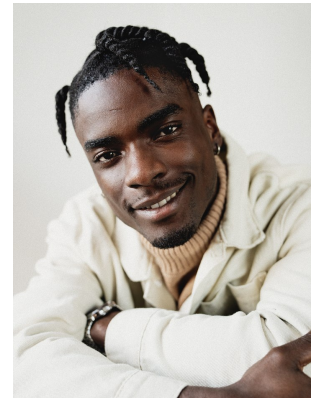

# **citizen**

*A Division Of Boss Models*

## **YANNICK SADIQ BUZINGO**

Height: 165cm Chest: 88cm Waist: 73cm Suit: 34 S Shoe: 6 UK Hair: Black Eyes: Brown