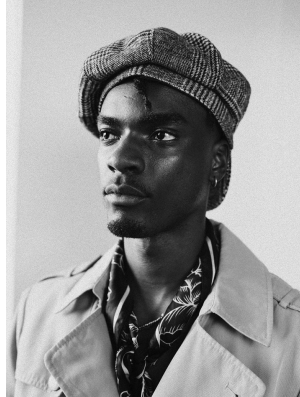

# **citizen**

*A Division Of Boss Models*

## **YANNICK SADIQ BUZINGO**

Height: 165cm Chest: 88cm Waist: 73cm Suit: 34 S Shoe: 6 UK Hair: Black Eyes: Brown