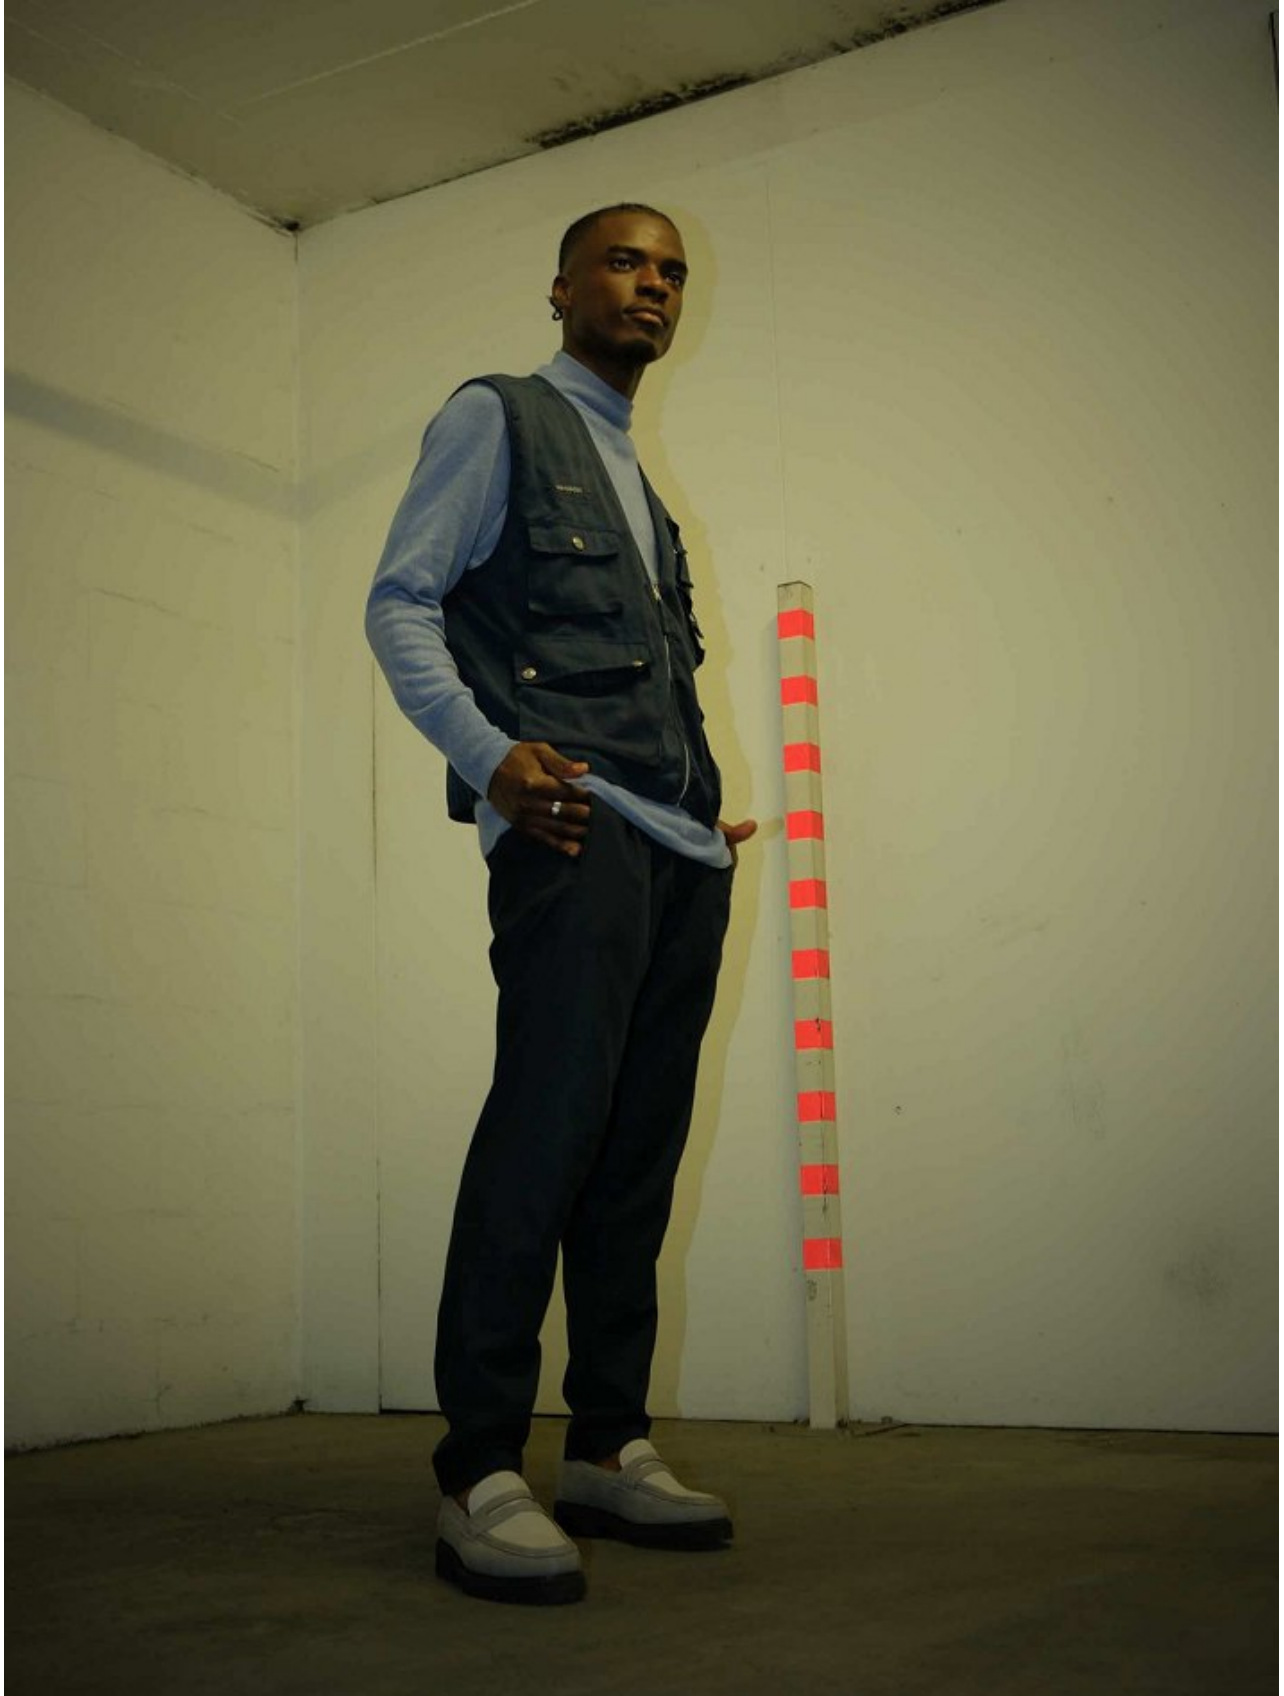

YANNICK SADIQ BUZINGO

Height: 165cm Chest: 88cm Waist: 73cm Suit: 34 S Shoe: 6 UK Hair: Black Eyes: Brown

citizen
A Division Of Boss Models

YANNICK SADIQ BUZINGO

Height: 165cm Chest: 88cm Waist: 73cm Suit: 34 S Shoe: 6 UK Hair: Black Eyes: Brown

citizen
A Division Of Boss Models

YANNICK SADIQ BUZINGO

Height: 165cm Chest: 88cm Waist: 73cm Suit: 34 S Shoe: 6 UK Hair: Black Eyes: Brown

YANNICK SADIQ BUZINGO

Height: 165cm Chest: 88cm Waist: 73cm Suit: 34 S Shoe: 6 UK Hair: Black Eyes: Brown

citizen
A Division Of Boss Models

YANNICK SADIQ BUZINGO

Height: 165cm Chest: 88cm Waist: 73cm Suit: 34 S Shoe: 6 UK Hair: Black Eyes: Brown

citizen
A Division Of Boss Models

YANNICK SADIQ BUZINGO

Height: 165cm Chest: 88cm Waist: 73cm Suit: 34 S Shoe: 6 UK Hair: Black Eyes: Brown