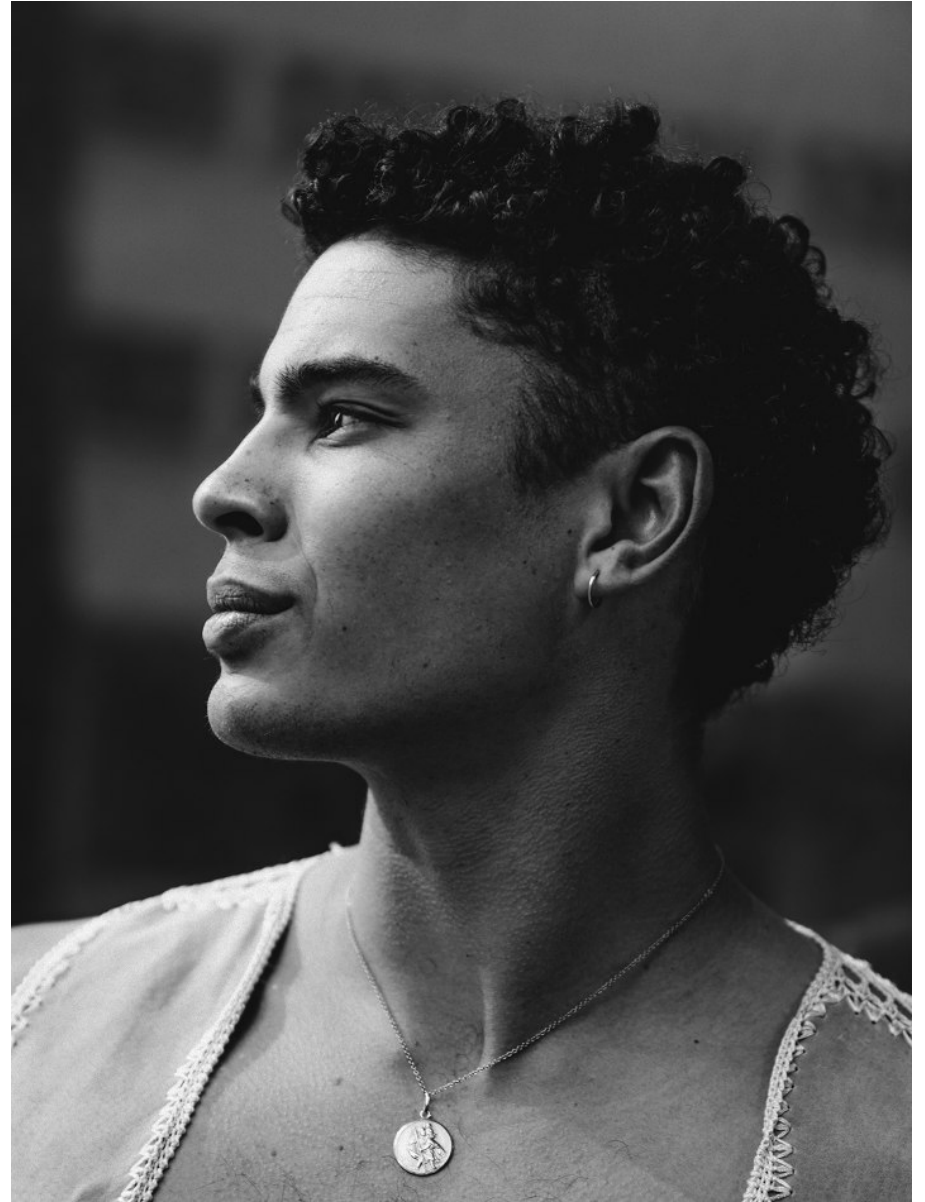

citizen
A Division Of Boss Models

MATTHIAS MATHER

Height: 180cm Chest: 92cm Waist: 80cm Suit: 38 R Shoe: 8 UK Hair: Brown Eyes: Brown

citizen
A Division Of Boss Models

MATTHIAS MATHER

Height: 180cm Chest: 92cm Waist: 80cm Suit: 38 R Shoe: 8 UK Hair: Brown Eyes: Brown

MATTHIAS MATHER

Height: 180cm Chest: 92cm Waist: 80cm Suit: 38 R Shoe: 8 UK Hair: Brown Eyes: Brown

citizen
A Division Of Boss Models

MATTHIAS MATHER

Height: 180cm Chest: 92cm Waist: 80cm Suit: 38 R Shoe: 8 UK Hair: Brown Eyes: Brown

MATTHIAS MATHER

Height: 180cm Chest: 92cm Waist: 80cm Suit: 38 R Shoe: 8 UK Hair: Brown Eyes: Brown