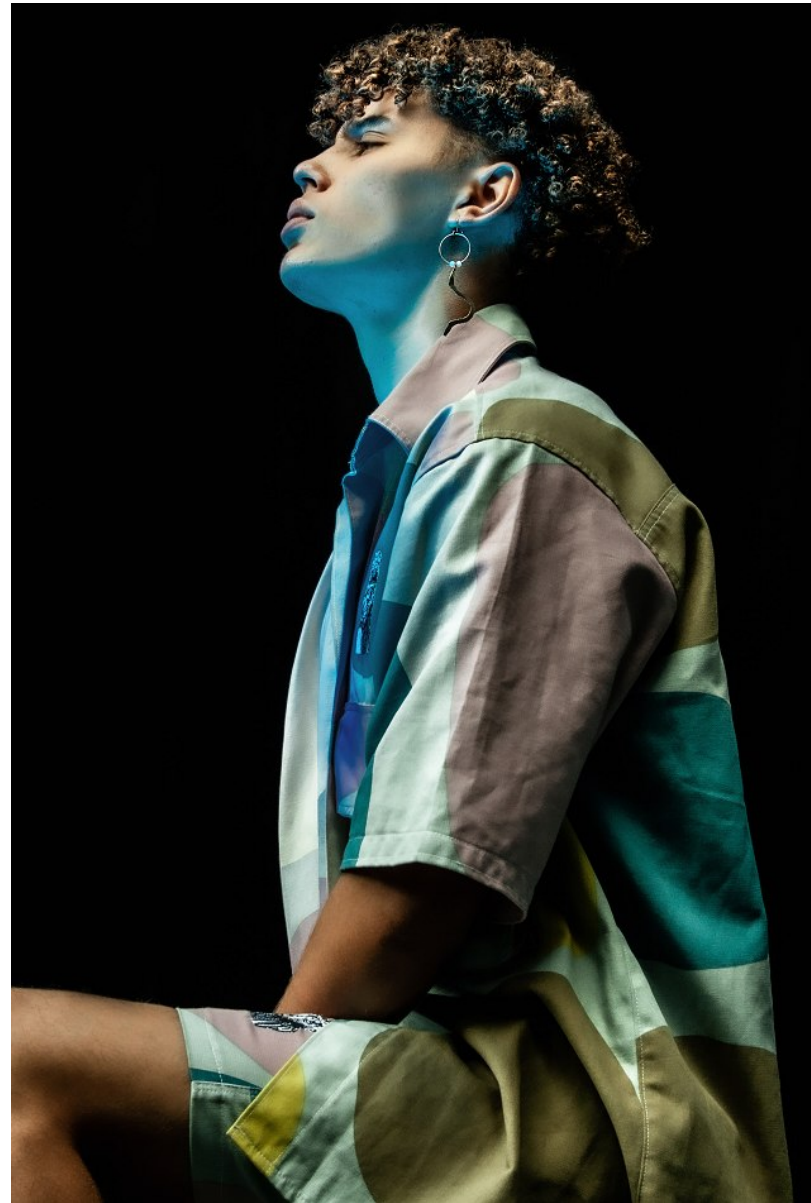

citizen
A Division Of Boss Models

MATTHIAS MATHER

Height: 180cm Chest: 92cm Waist: 80cm Suit: 38 R Shoe: 8 UK Hair: Brown Eyes: Brown

citizen
A Division Of Boss Models

MATTHIAS MATHER

Height: 180cm Chest: 92cm Waist: 80cm Suit: 38 R Shoe: 8 UK Hair: Brown Eyes: Brown

MATTHIAS MATHER

Height: 180cm Chest: 92cm Waist: 80cm Suit: 38 R Shoe: 8 UK Hair: Brown Eyes: Brown

citizen
A Division Of Boss Models

MATTHIAS MATHER

Height: 180cm Chest: 92cm Waist: 80cm Suit: 38 R Shoe: 8 UK Hair: Brown Eyes: Brown

MATTHIAS MATHER

Height: 180cm Chest: 92cm Waist: 80cm Suit: 38 R Shoe: 8 UK Hair: Brown Eyes: Brown