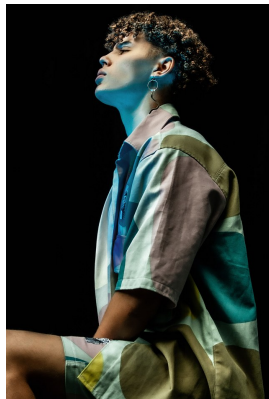

citizen

A Division Of Boss Models

MATTHIAS MATHER

Height: 180cm Chest: 92cm Waist: 80cm Suit: 38 R Shoe: 8 UK Hair: Brown Eyes: Brown