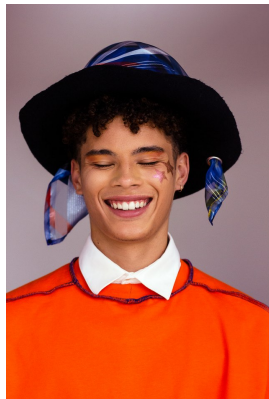

citizen
A Division Of Boss Models

MATTHIAS MATHER

Height: 180cm Chest: 92cm Waist: 80cm Suit: 38 R Shoe: 8 UK Hair: Brown Eyes: Brown