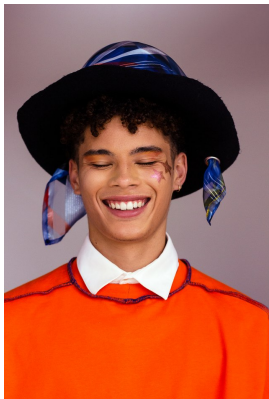

# citizen

A Division Of Boss Models

## MATTHIAS MATHER

Height: 180cm Chest: 92cm Waist: 80cm Suit: 38 R Shoe: 8 UK Hair: Brown Eyes: Brown