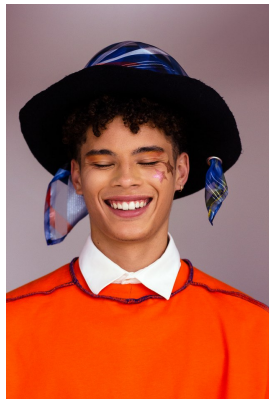

citizen

A Division Of Boss Models

MATTHIAS MATHER

Height: 180cm Chest: 92cm Waist: 80cm Suit: 38 R Shoe: 8 UK Hair: Brown Eyes: Brown