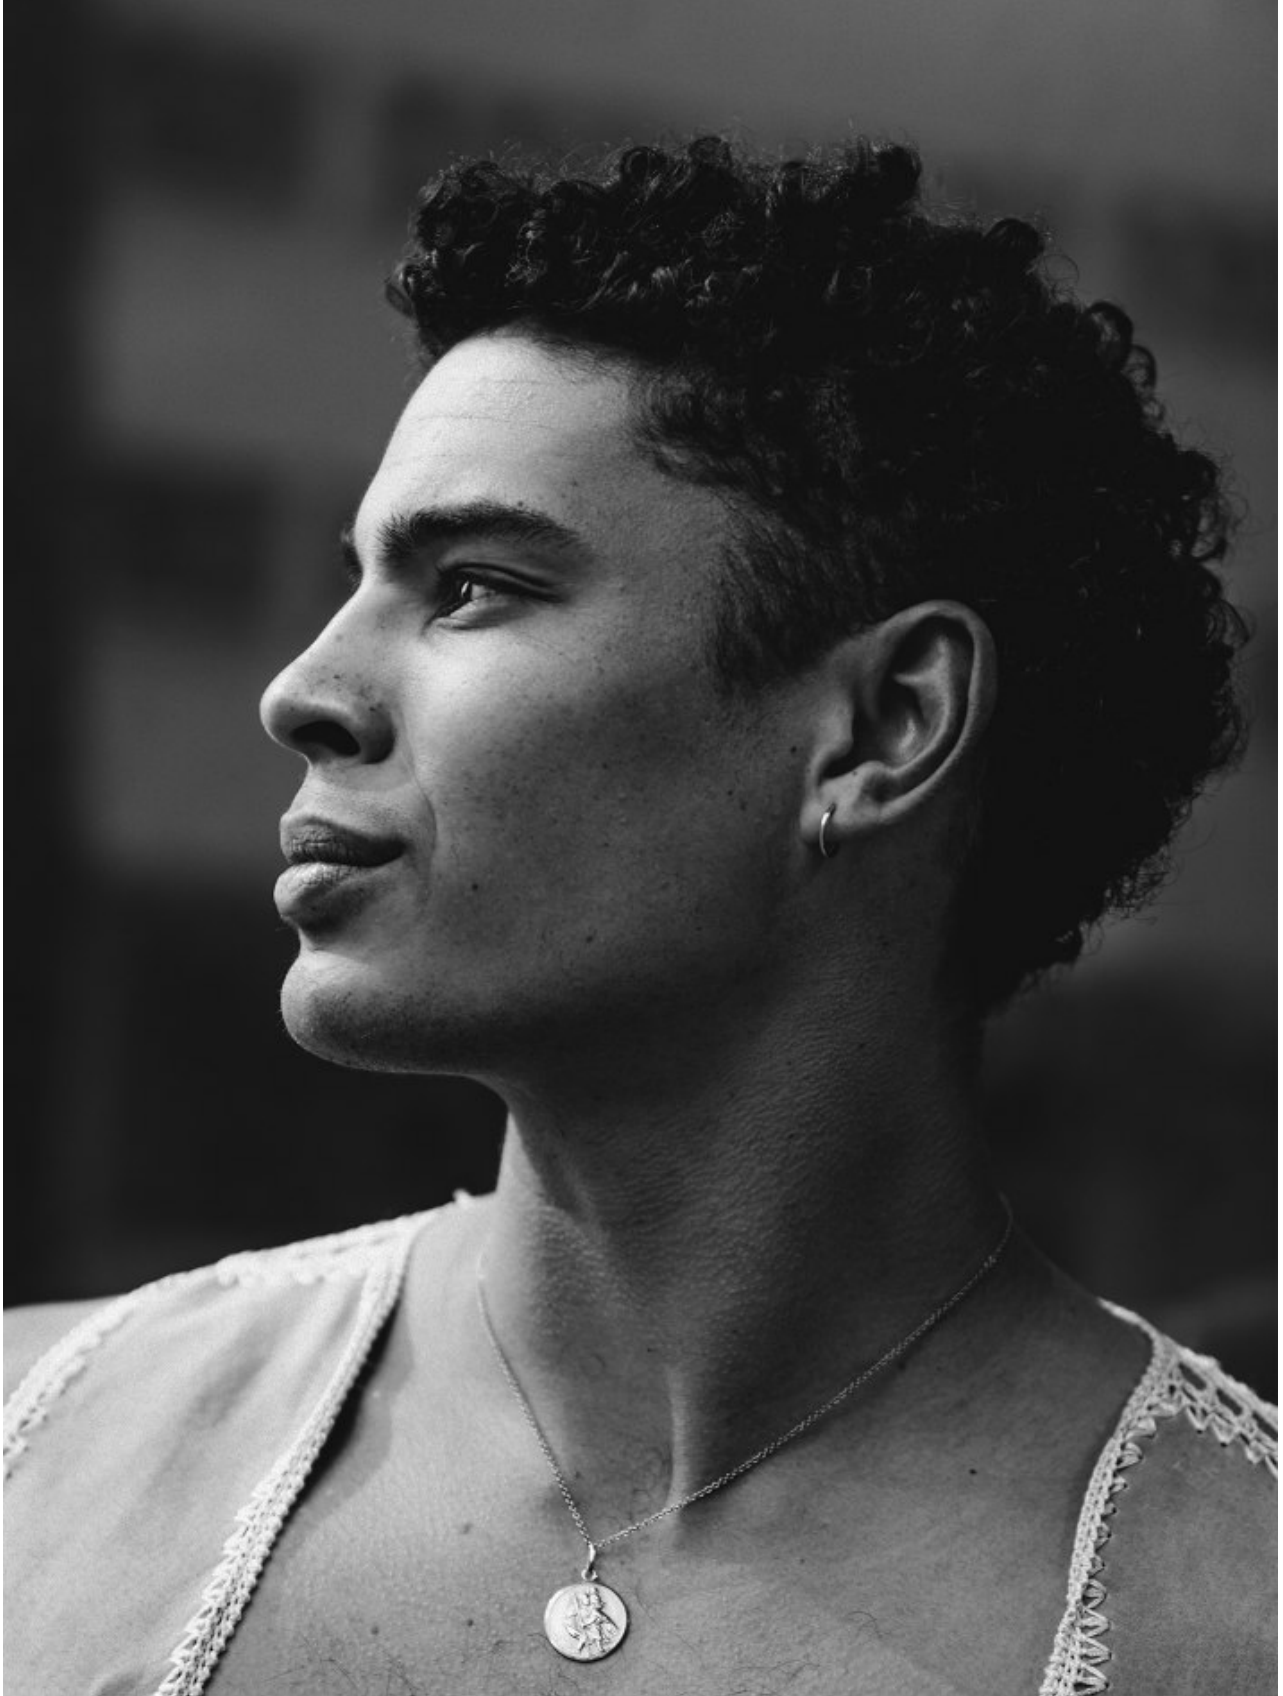

MATTHIAS MATHER

citizen
A Division Of Boss Models

MATTHIAS MATHER

Height: 180cm Chest: 92cm Waist: 80cm Suit: 38 R Shoe: 8 UK Hair: Brown Eyes: Brown