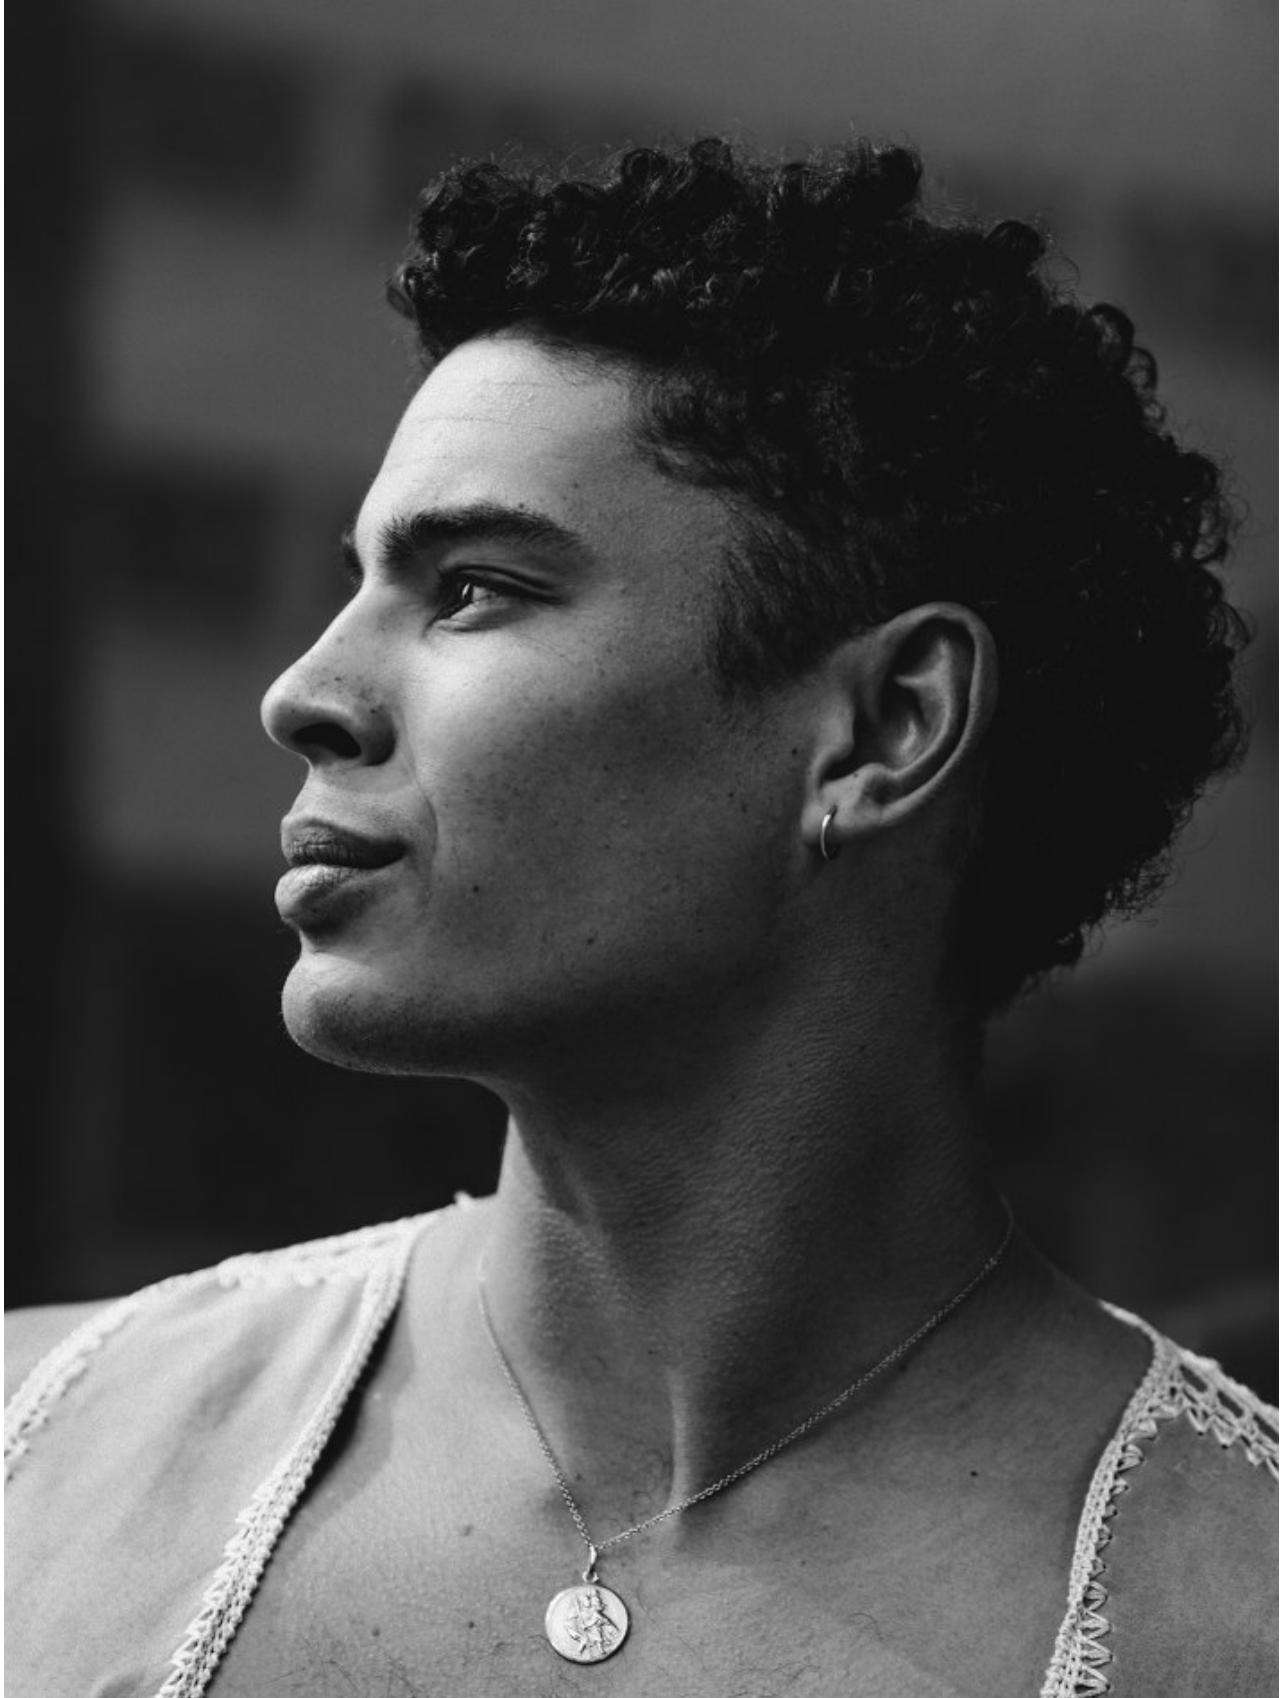

citizen
A Division Of Boss Models

MATTHIAS MATHER

Height: 180cm Chest: 92cm Waist: 80cm Suit: 38 R Shoe: 8 UK Hair: Brown Eyes: Brown