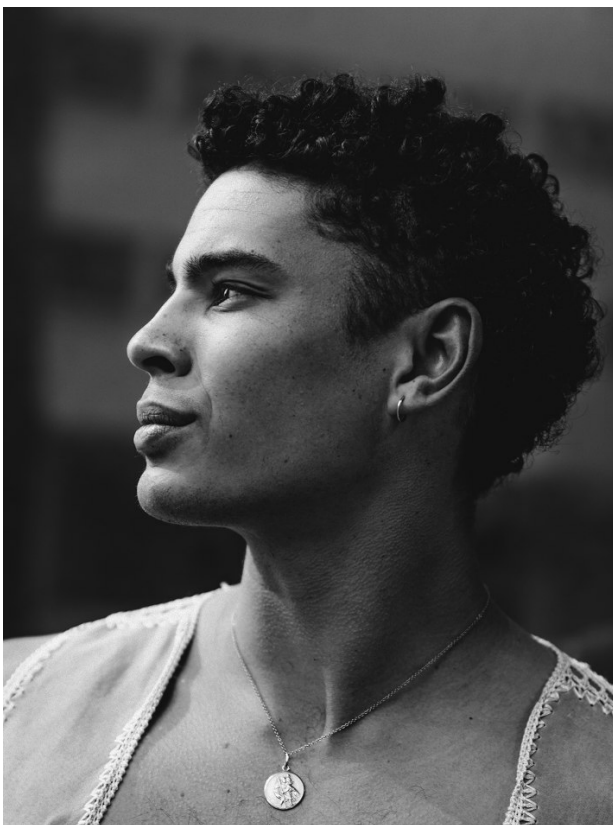

**citizen**  
*A Division Of Boss Models*

**MATTHIAS MATHER**

Height: 180cm Chest: 92cm Waist: 80cm Suit: 38 R Shoe: 8 UK Hair: Brown Eyes: Brown

**citizen**  
*A Division Of Boss Models*

**MATTHIAS MATHER**

Height: 180cm Chest: 92cm Waist: 80cm Suit: 38 R Shoe: 8 UK Hair: Brown Eyes: Brown

**citizen**  
*A Division Of Boss Models*

**MATTHIAS MATHER**

Height: 180cm Chest: 92cm Waist: 80cm Suit: 38 R Shoe: 8 UK Hair: Brown Eyes: Brown

**MATTHIAS MATHER**

Height: 180cm Chest: 92cm Waist: 80cm Suit: 38 R Shoe: 8 UK Hair: Brown Eyes: Brown