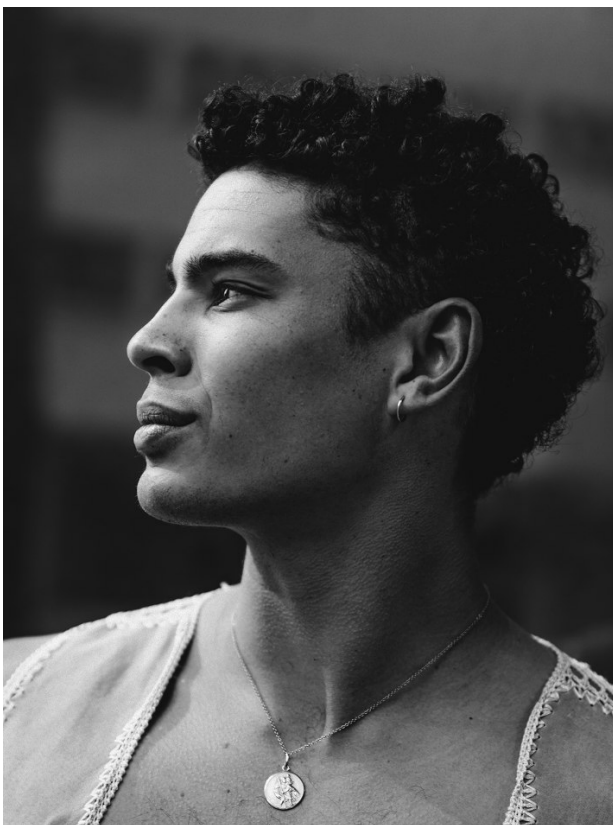

citizen
A Division Of Boss Models

MATTHIAS MATHER

Height: 180cm Chest: 92cm Waist: 80cm Suit: 38 R Shoe: 8 UK Hair: Brown Eyes: Brown

MATTHIAS MATHER

Height: 180cm Chest: 92cm Waist: 80cm Suit: 38 R Shoe: 8 UK Hair: Brown Eyes: Brown