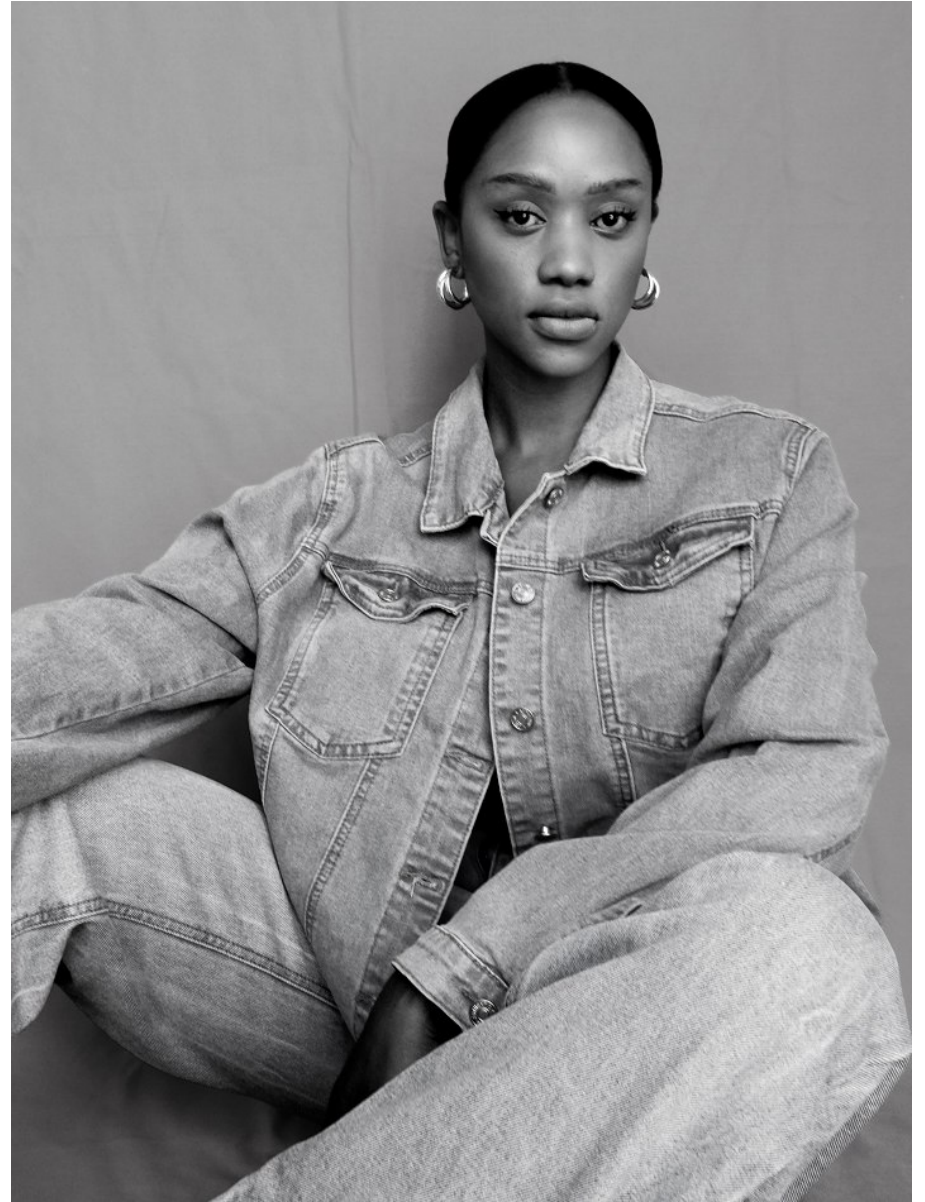

NQOBILE MBAMBO

Height: 173cm Bust: 93cm Waist: 71cm Hips: 105cm Shoe: 5 UK Hair: Black Eyes: Brown