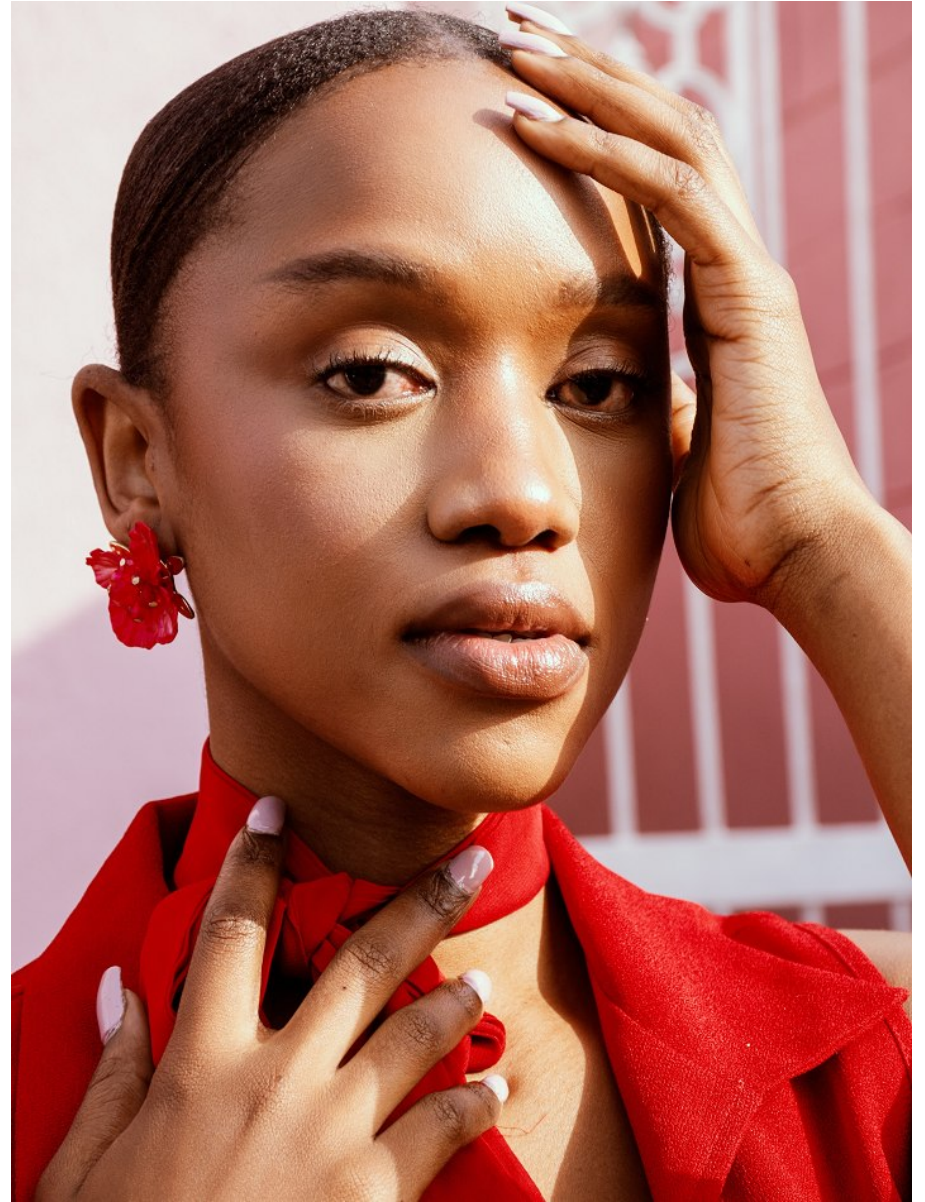

NQOBILE MBAMBO

Height: 173cm Bust: 93cm Waist: 71cm Hips: 105cm Shoe: 5 UK Hair: Black Eyes: Brown