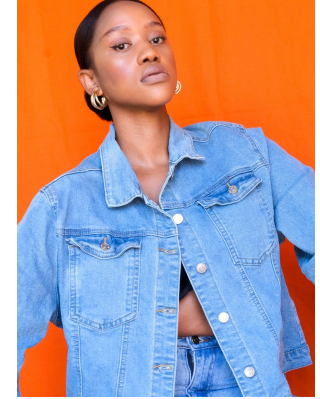

citizen

A Division Of Boss Models

NQOBILE MBAMBO

Height: 173cm Bust: 93cm Waist: 71cm Hips: 105cm Shoe: 5 UK Hair: Black Eyes: Brown