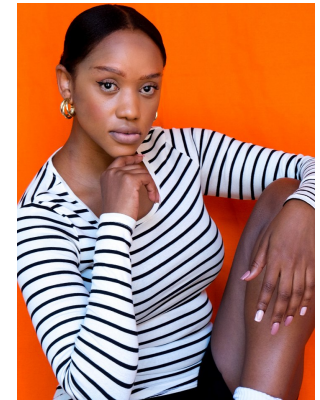

citizen

A Division Of Boss Models

NQOBILE MBAMBO

Height: 173cm Bust: 93cm Waist: 71cm Hips: 105cm Shoe: 5 UK Hair: Black Eyes: Brown