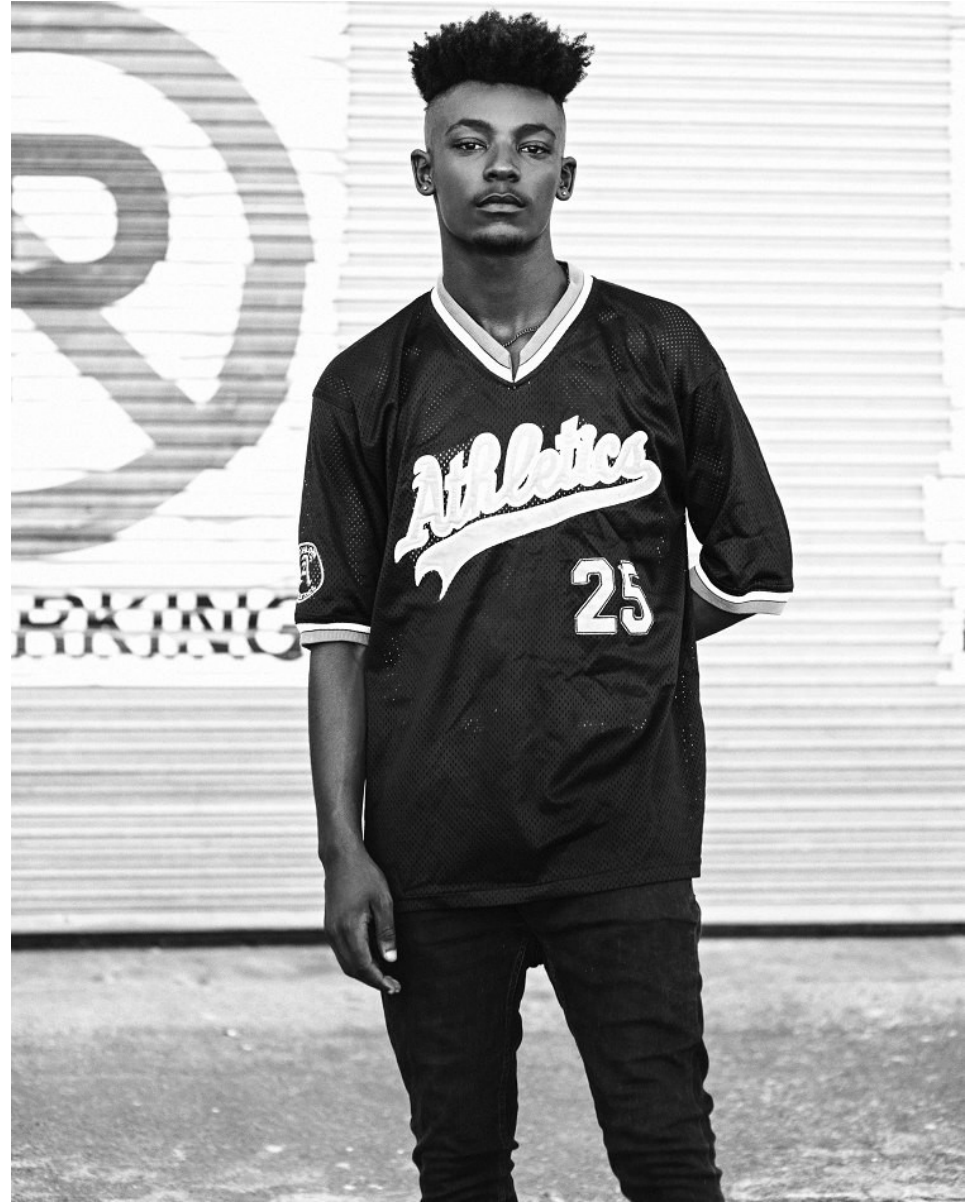

citizen
A Division Of Boss Models

LEROY COELHO

Height: 175cm Chest: 90cm Waist: 73cm Suit: 36 S Shoe: 8 UK Hair: Black Eyes: Brown

citizen
A Division Of Boss Models

LEROY COELHO

Height: 175cm Chest: 90cm Waist: 73cm Suit: 36 S Shoe: 8 UK Hair: Black Eyes: Brown

citizen
A Division Of Boss Models

LEROY COELHO

Height: 175cm Chest: 90cm Waist: 73cm Suit: 36 S Shoe: 8 UK Hair: Black Eyes: Brown