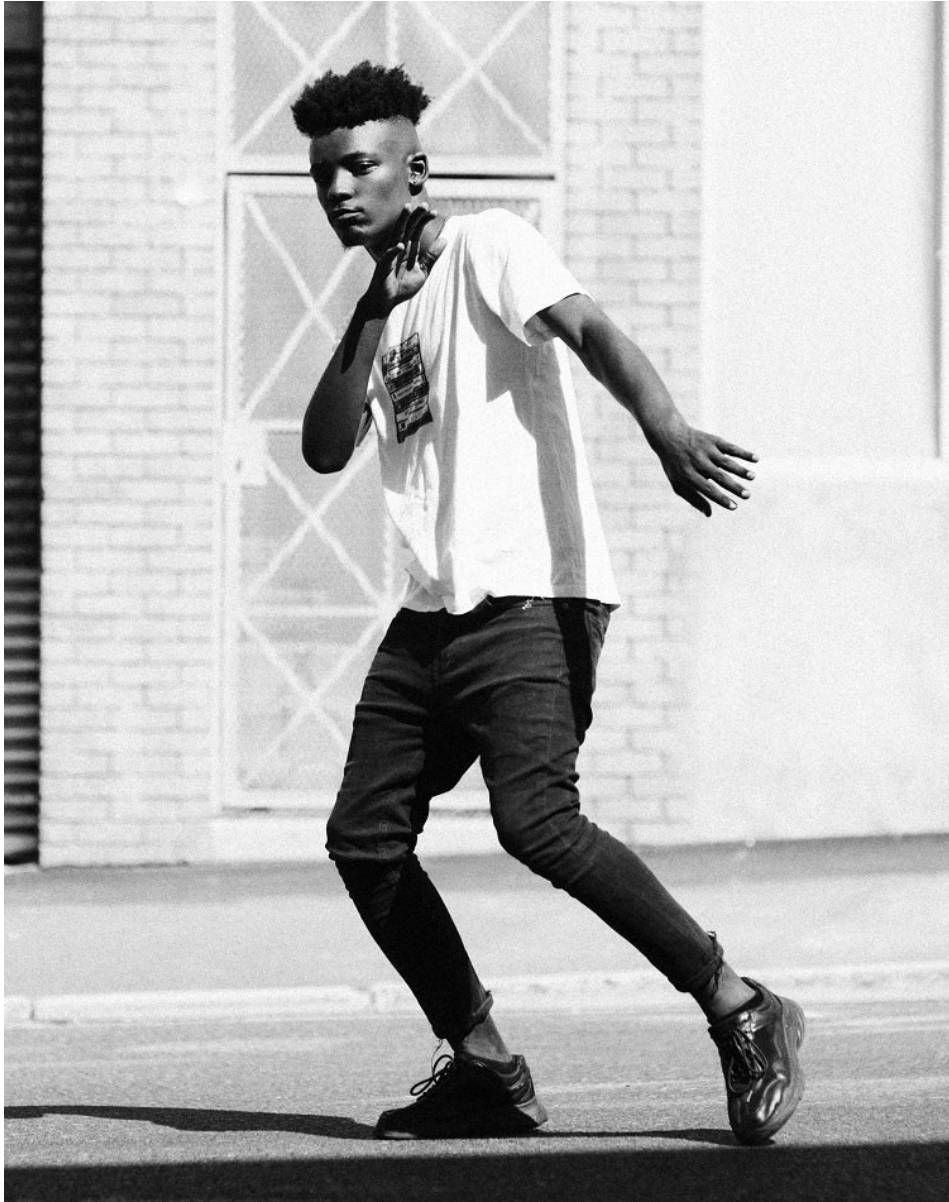

citizen
A Division Of Boss Models

LEROY COELHO

Height: 175cm Chest: 90cm Waist: 73cm Suit: 36 S Shoe: 8 UK Hair: Black Eyes: Brown

citizen
A Division Of Boss Models

LEROY COELHO

Height: 175cm Chest: 90cm Waist: 73cm Suit: 36 S Shoe: 8 UK Hair: Black Eyes: Brown

citizen
A Division Of Boss Models

LEROY COELHO

Height: 175cm Chest: 90cm Waist: 73cm Suit: 36 S Shoe: 8 UK Hair: Black Eyes: Brown