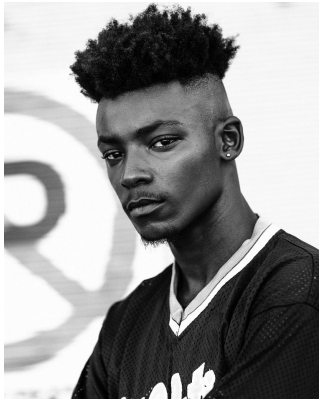

# **citizen**

*A Division Of Boss Models*

## **LEROY COELHO**

Height: 175cm Chest: 90cm Waist: 73cm Suit: 36 S Shoe: 8 UK Hair: Black Eyes: Brown