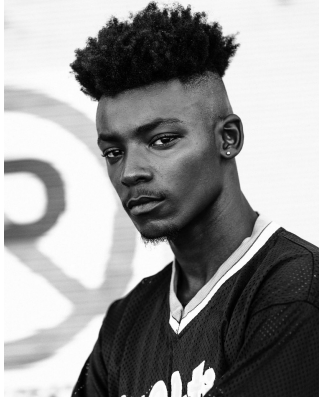

# **citizen**

*A Division Of Boss Models*

## **LEROY COELHO**

Height: 175cm Chest: 90cm Waist: 73cm Suit: 36 S Shoe: 8 UK Hair: Black Eyes: Brown