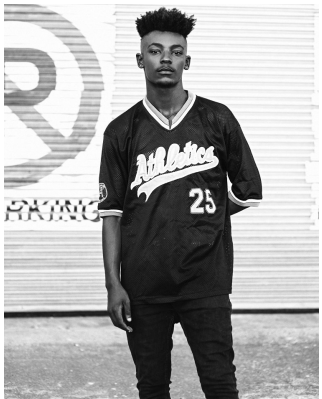

# **citizen**

*A Division Of Boss Models*

## **LEROY COELHO**

Height: 175cm Chest: 90cm Waist: 73cm Suit: 36 S Shoe: 8 UK Hair: Black Eyes: Brown