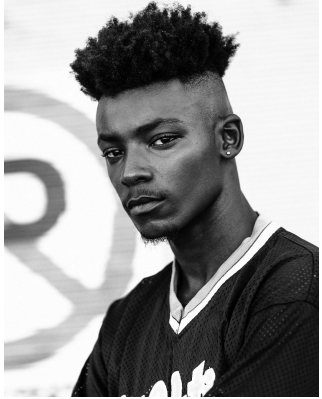

citizen

A Division Of Boss Models

LEROY COELHO

Height: 175cm Chest: 90cm Waist: 73cm Suit: 36 S Shoe: 8 UK Hair: Black Eyes: Brown