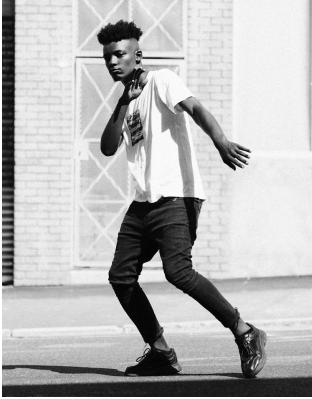

citizen

A Division Of Boss Models

LEROY COELHO

Height: 175cm Chest: 90cm Waist: 73cm Suit: 36 S Shoe: 8 UK Hair: Black Eyes: Brown