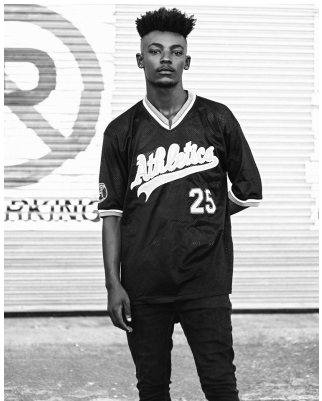

# **citizen**

*A Division Of Boss Models*

## **LEROY COELHO**

Height: 175cm Chest: 90cm Waist: 73cm Suit: 36 S Shoe: 8 UK Hair: Black Eyes: Brown