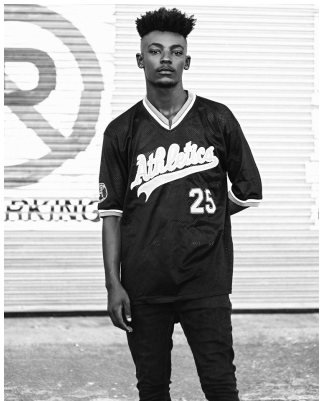

citizen

A Division Of Boss Models

LEROY COELHO

Height: 175cm Chest: 90cm Waist: 73cm Suit: 36 S Shoe: 8 UK Hair: Black Eyes: Brown