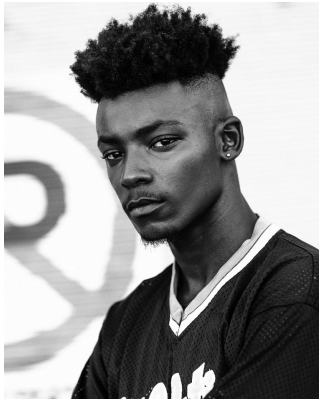

citizen

A Division Of Boss Models

LEROY COELHO

Height: 175cm Chest: 90cm Waist: 73cm Suit: 36 S Shoe: 8 UK Hair: Black Eyes: Brown