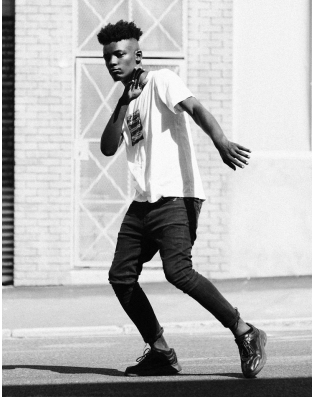

# **citizen**

*A Division Of Boss Models*

## **LEROY COELHO**

Height: 175cm Chest: 90cm Waist: 73cm Suit: 36 S Shoe: 8 UK Hair: Black Eyes: Brown