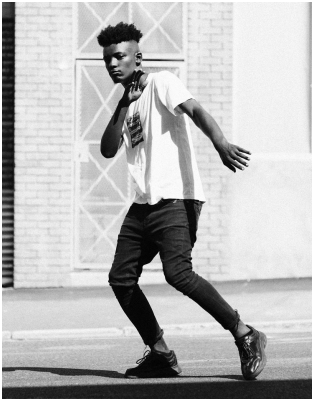

# **citizen**

*A Division Of Boss Models*

## **LEROY COELHO**

Height: 175cm Chest: 90cm Waist: 73cm Suit: 36 S Shoe: 8 UK Hair: Black Eyes: Brown