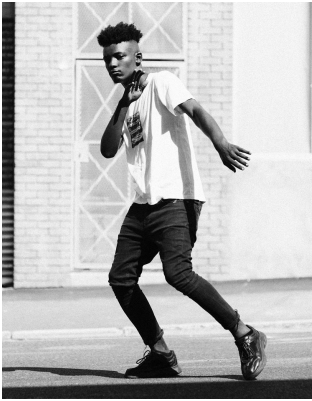

citizen

A Division Of Boss Models

LEROY COELHO

Height: 175cm Chest: 90cm Waist: 73cm Suit: 36 S Shoe: 8 UK Hair: Black Eyes: Brown