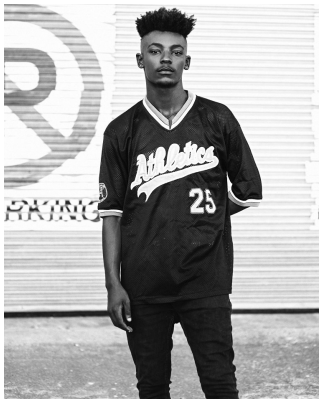

citizen

A Division Of Boss Models

LEROY COELHO

Height: 175cm Chest: 90cm Waist: 73cm Suit: 36 S Shoe: 8 UK Hair: Black Eyes: Brown