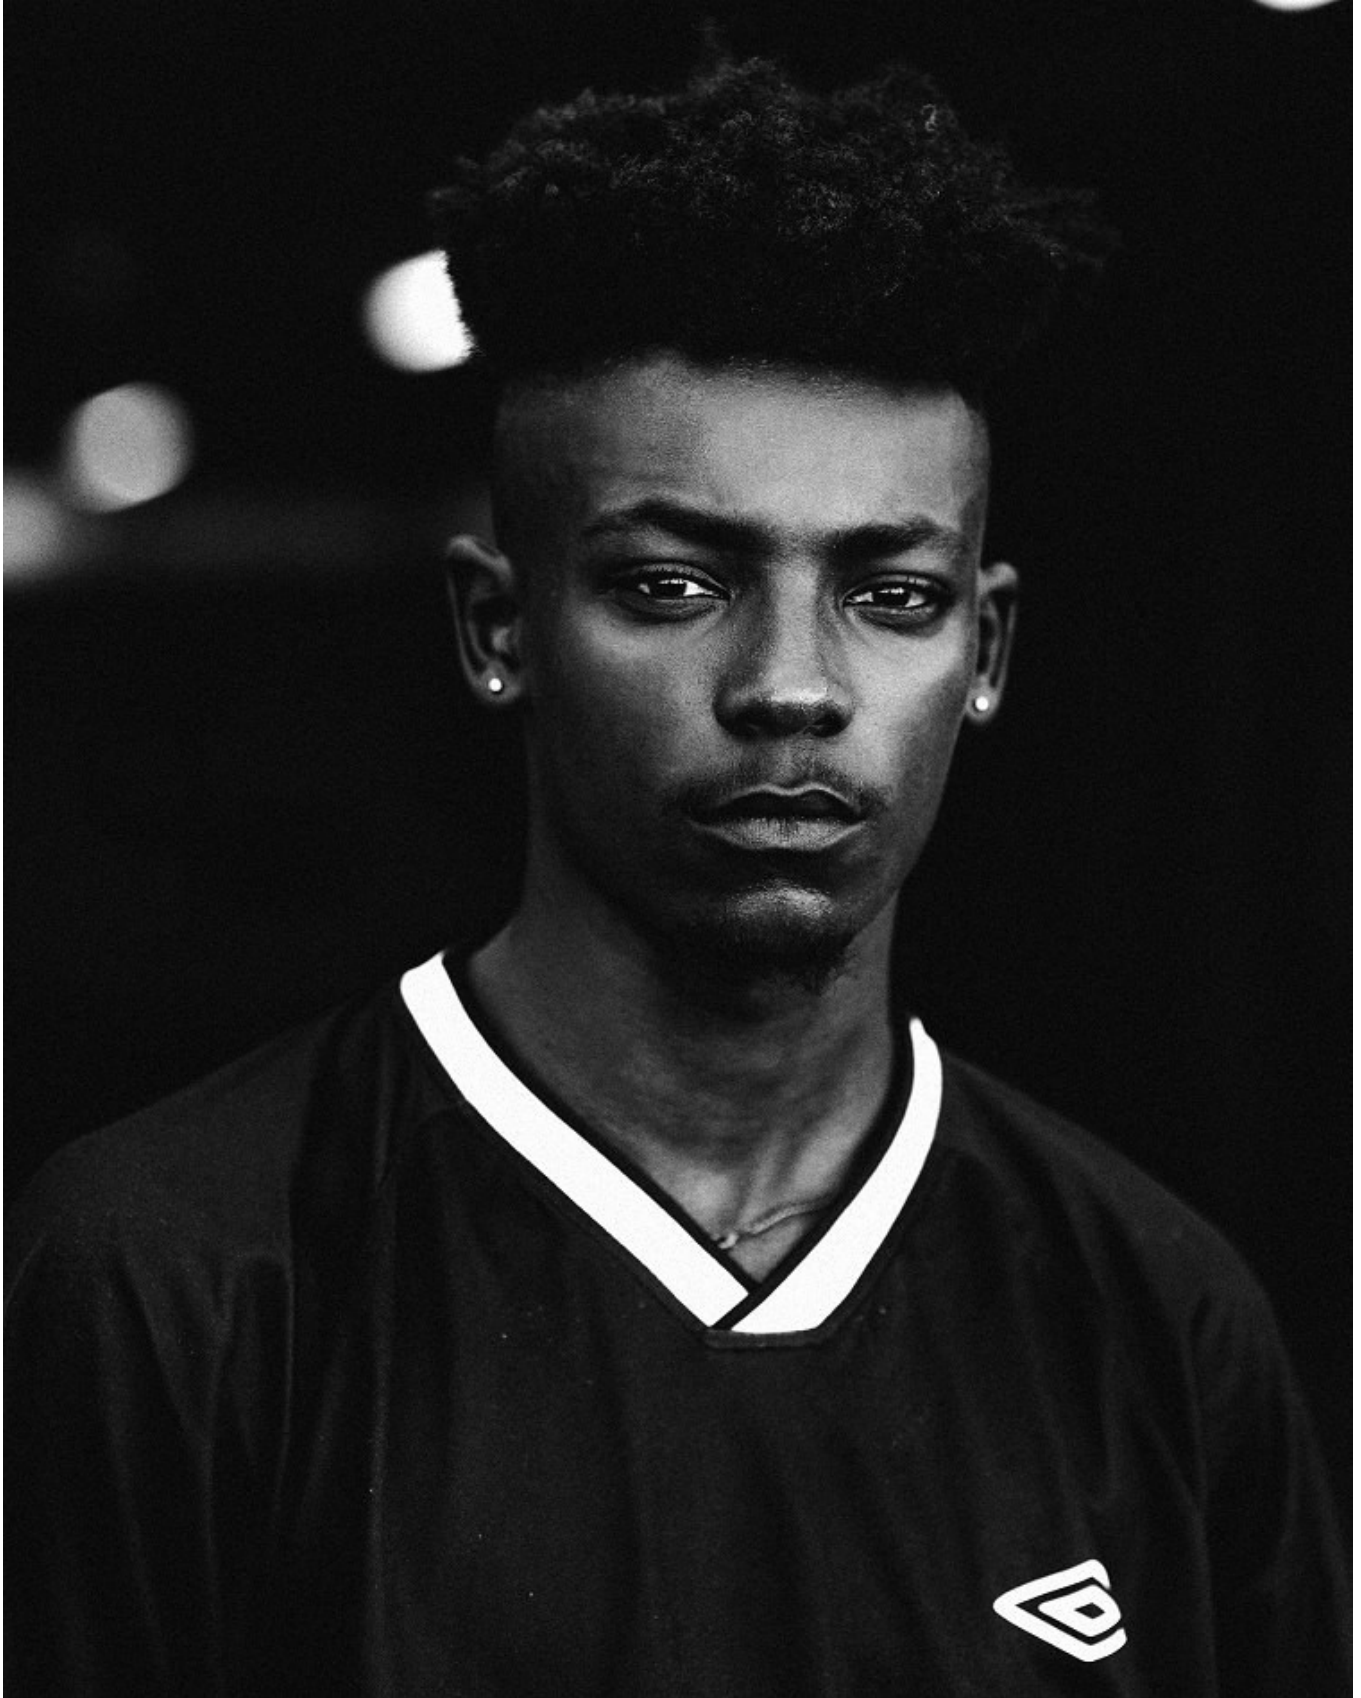

citizen
A Division Of Boss Models

LEROY COELHO

Height: 175cm Chest: 90cm Waist: 73cm Suit: 36 S Shoe: 8 UK Hair: Black Eyes: Brown

citizen
A Division Of Boss Models

LEROY COELHO

Height: 175cm Chest: 90cm Waist: 73cm Suit: 36 S Shoe: 8 UK Hair: Black Eyes: Brown