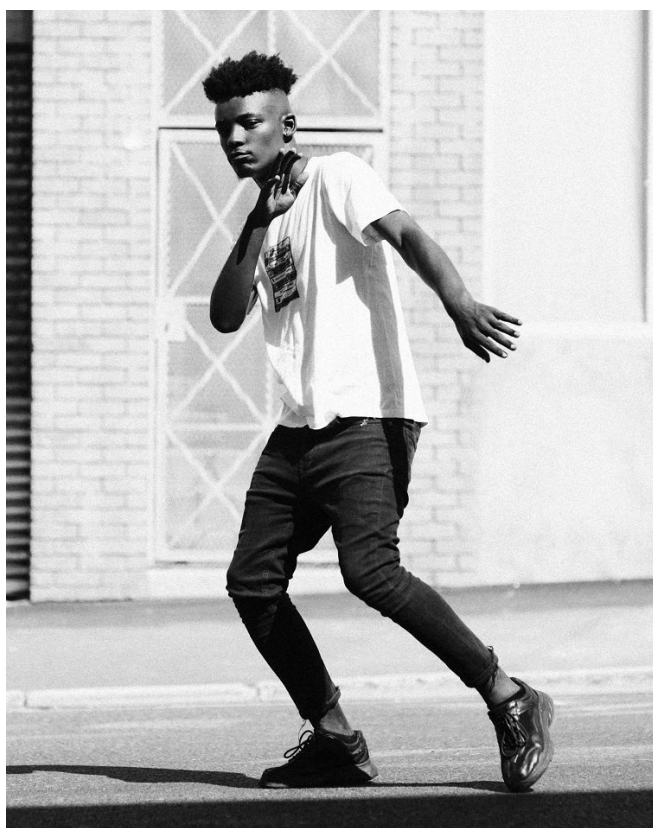

citizen
A Division Of Boss Models

LEROY COELHO

Height: 175cm Chest: 90cm Waist: 73cm Suit: 36 S Shoe: 8 UK Hair: Black Eyes: Brown

citizen
A Division Of Boss Models

LEROY COELHO

Height: 175cm Chest: 90cm Waist: 73cm Suit: 36 S Shoe: 8 UK Hair: Black Eyes: Brown

citizen
A Division Of Boss Models

LEROY COELHO

Height: 175cm Chest: 90cm Waist: 73cm Suit: 36 S Shoe: 8 UK Hair: Black Eyes: Brown