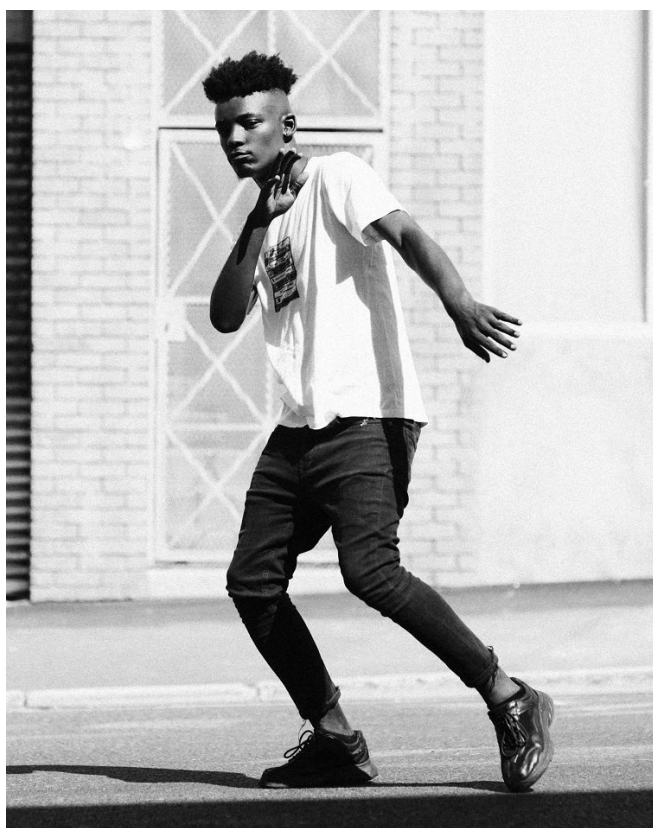

**citizen**  
*A Division Of Boss Models*

**LEROY COELHO**

Height: 175cm Chest: 90cm Waist: 73cm Suit: 36 S Shoe: 8 UK Hair: Black Eyes: Brown

**citizen**  
*A Division Of Boss Models*

**LEROY COELHO**

Height: 175cm Chest: 90cm Waist: 73cm Suit: 36 S Shoe: 8 UK Hair: Black Eyes: Brown

**citizen**  
*A Division Of Boss Models*

**LEROY COELHO**

Height: 175cm Chest: 90cm Waist: 73cm Suit: 36 S Shoe: 8 UK Hair: Black Eyes: Brown