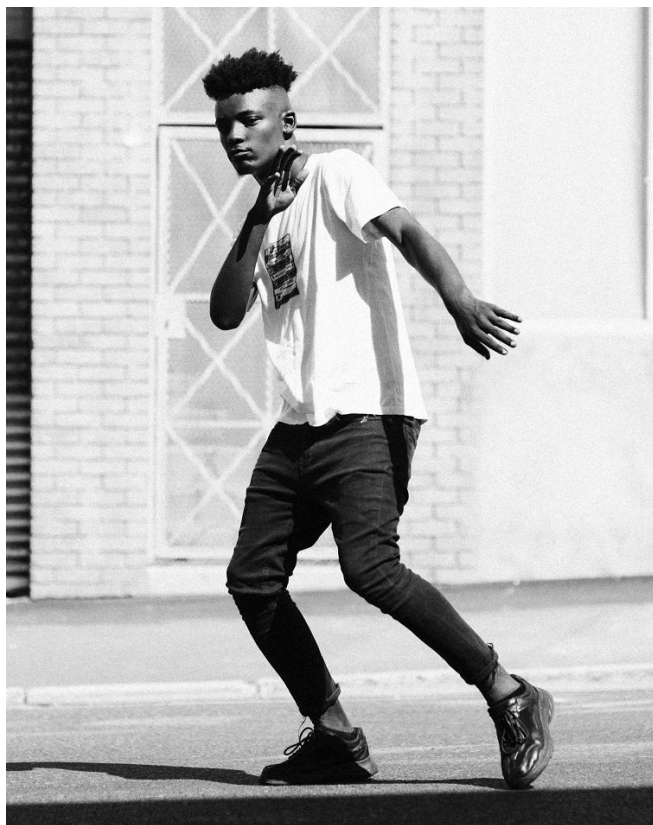

citizen
A Division Of Boss Models

LEROY COELHO

Height: 175cm Chest: 90cm Waist: 73cm Suit: 36 S Shoe: 8 UK Hair: Black Eyes: Brown

citizen
A Division Of Boss Models

LEROY COELHO

Height: 175cm Chest: 90cm Waist: 73cm Suit: 36 S Shoe: 8 UK Hair: Black Eyes: Brown

citizen
A Division Of Boss Models

LEROY COELHO

Height: 175cm Chest: 90cm Waist: 73cm Suit: 36 S Shoe: 8 UK Hair: Black Eyes: Brown