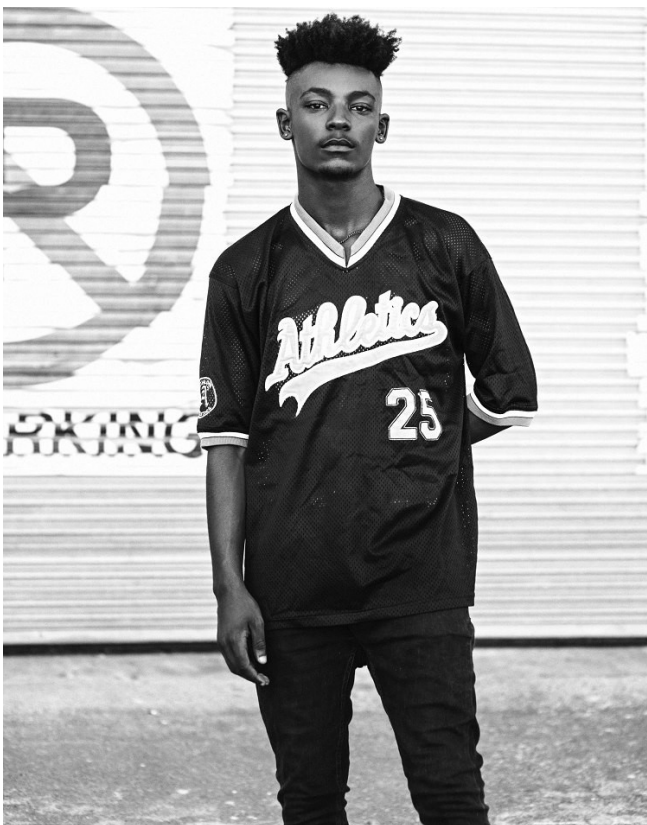

**citizen**  
*A Division Of Boss Models*

**LEROY COELHO**

Height: 175cm Chest: 90cm Waist: 73cm Suit: 36 S Shoe: 8 UK Hair: Black Eyes: Brown

**citizen**  
*A Division Of Boss Models*

**LEROY COELHO**

Height: 175cm Chest: 90cm Waist: 73cm Suit: 36 S Shoe: 8 UK Hair: Black Eyes: Brown

**citizen**  
*A Division Of Boss Models*

**LEROY COELHO**

Height: 175cm Chest: 90cm Waist: 73cm Suit: 36 S Shoe: 8 UK Hair: Black Eyes: Brown