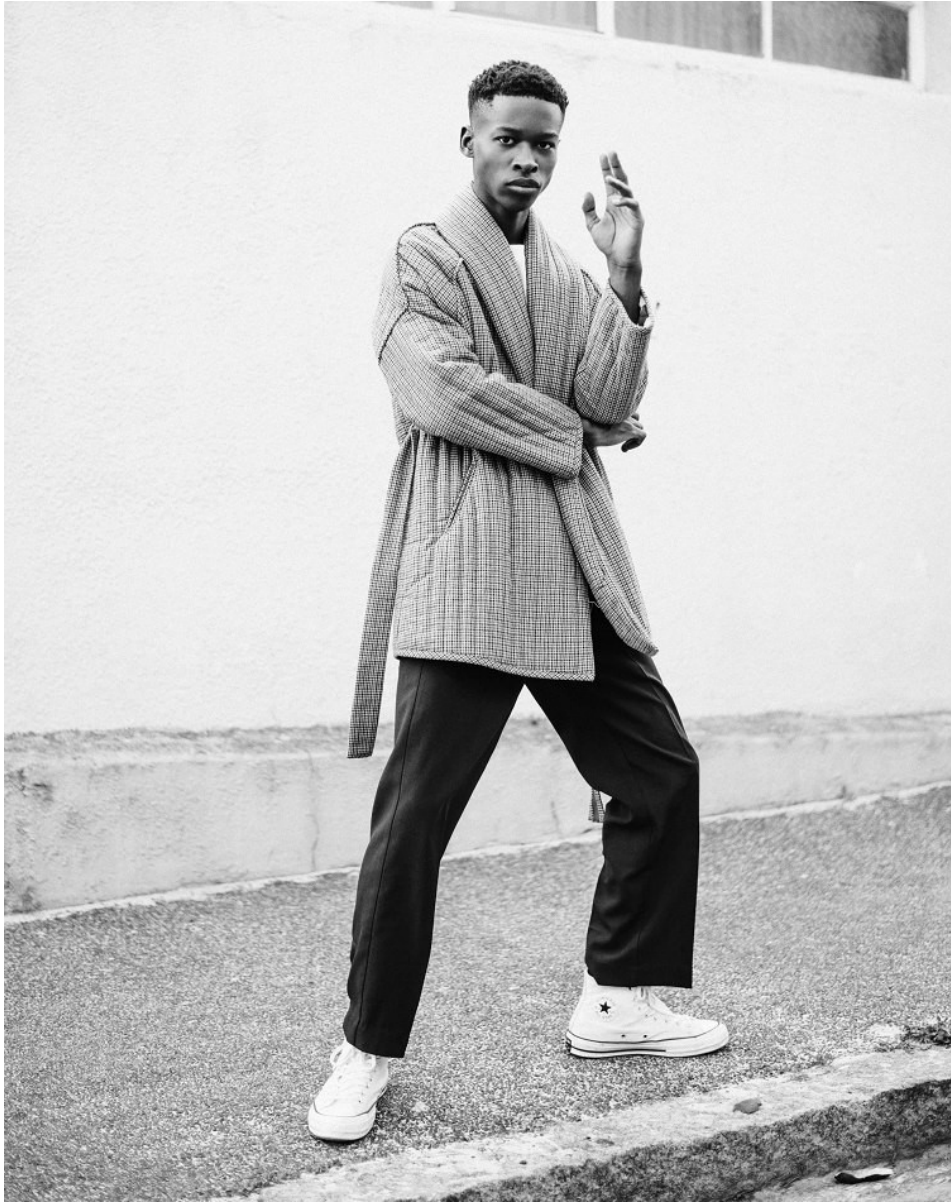

THANDILE KAYIYANA

Height: 172cm Chest: 83cm Waist: 68cm Suit: 36 S Shoe: 7 UK Hair: Black Eyes: Black

citizen
A Division Of Boss Models

THANDILE KAYIYANA

Height: 172cm Chest: 83cm Waist: 68cm Suit: 36 S Shoe: 7 UK Hair: Black Eyes: Black

THANDILE KAYIYANA

Height: 172cm Chest: 83cm Waist: 68cm Suit: 36 S Shoe: 7 UK Hair: Black Eyes: Black

THANDILE KAYIYANA

Height: 172cm Chest: 83cm Waist: 68cm Suit: 36 S Shoe: 7 UK Hair: Black Eyes: Black

THANDILE KAYIYANA

Height: 172cm Chest: 83cm Waist: 68cm Suit: 36 S Shoe: 7 UK Hair: Black Eyes: Black