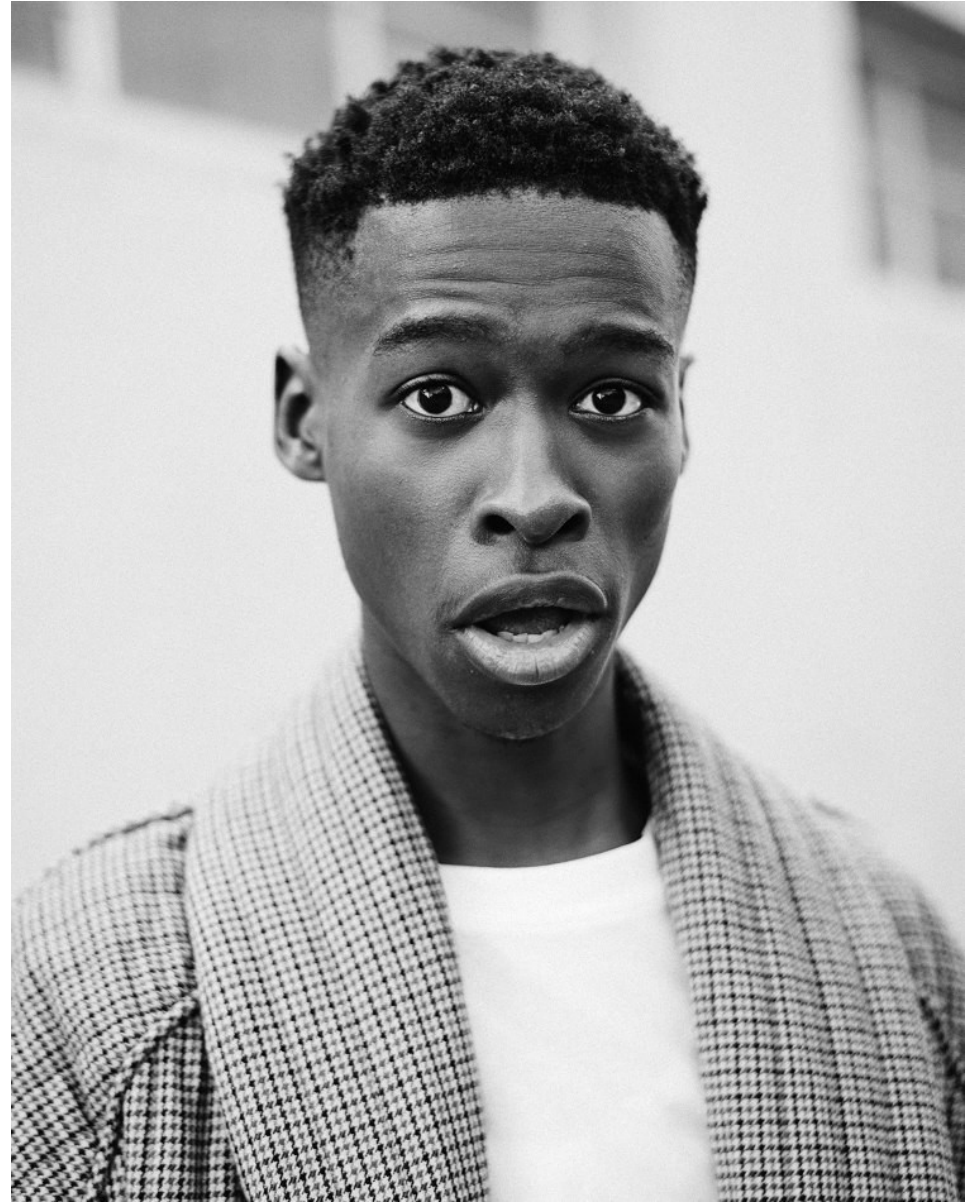

**THANDILE KAYIYANA**

Height: 172cm Chest: 83cm Waist: 68cm Suit: 36 S Shoe: 7 UK Hair: Black Eyes: Black

**THANDILE KAYIYANA**

Height: 172cm Chest: 83cm Waist: 68cm Suit: 36 S Shoe: 7 UK Hair: Black Eyes: Black

**THANDILE KAYIYANA**

Height: 172cm Chest: 83cm Waist: 68cm Suit: 36 S Shoe: 7 UK Hair: Black Eyes: Black