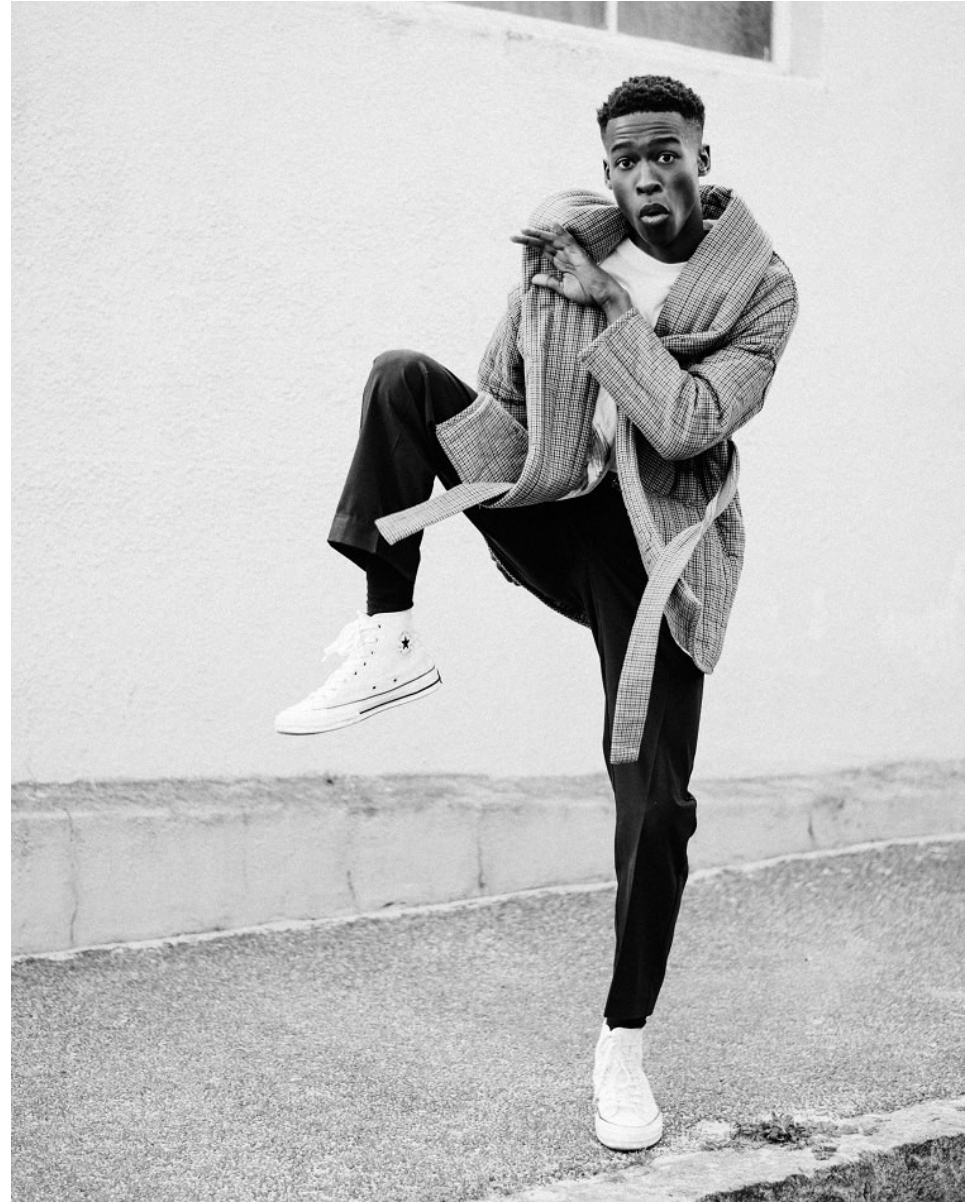

citizen
A Division Of Boss Models

THANDILE KAYIYANA

Height: 172cm Chest: 83cm Waist: 68cm Suit: 36 S Shoe: 7 UK Hair: Black Eyes: Black

THANDILE KAYIYANA

Height: 172cm Chest: 83cm Waist: 68cm Suit: 36 S Shoe: 7 UK Hair: Black Eyes: Black

THANDILE KAYIYANA

Height: 172cm Chest: 83cm Waist: 68cm Suit: 36 S Shoe: 7 UK Hair: Black Eyes: Black

THANDILE KAYIYANA

Height: 172cm Chest: 83cm Waist: 68cm Suit: 36 S Shoe: 7 UK Hair: Black Eyes: Black