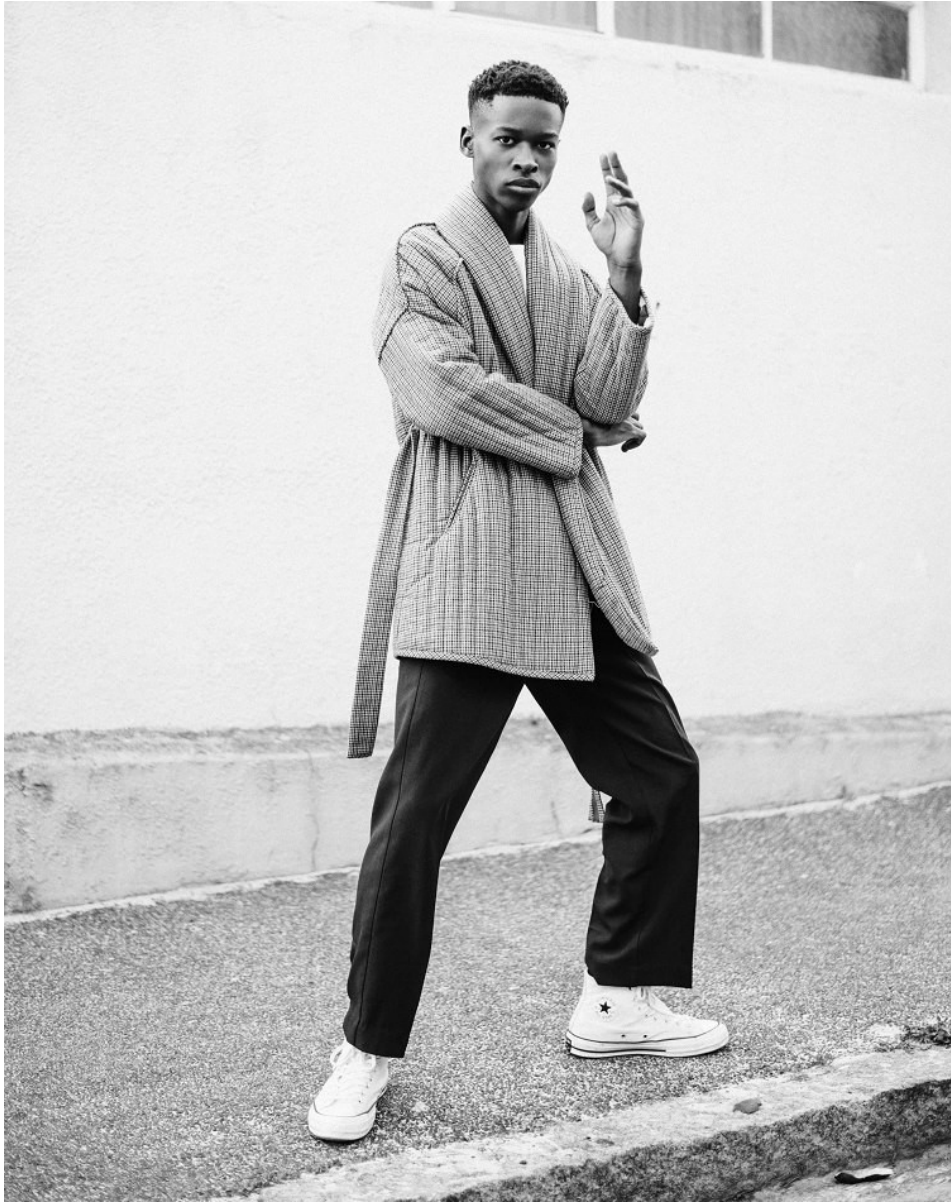

citizen
A Division Of Boss Models

THANDILE KAYIYANA

Height: 172cm Chest: 83cm Waist: 68cm Suit: 36 S Shoe: 7 UK Hair: Black Eyes: Black

THANDILE KAYIYANA

Height: 172cm Chest: 83cm Waist: 68cm Suit: 36 S Shoe: 7 UK Hair: Black Eyes: Black

THANDILE KAYIYANA

Height: 172cm Chest: 83cm Waist: 68cm Suit: 36 S Shoe: 7 UK Hair: Black Eyes: Black

THANDILE KAYIYANA

Height: 172cm Chest: 83cm Waist: 68cm Suit: 36 S Shoe: 7 UK Hair: Black Eyes: Black

THANDILE KAYIYANA

Height: 172cm Chest: 83cm Waist: 68cm Suit: 36 S Shoe: 7 UK Hair: Black Eyes: Black