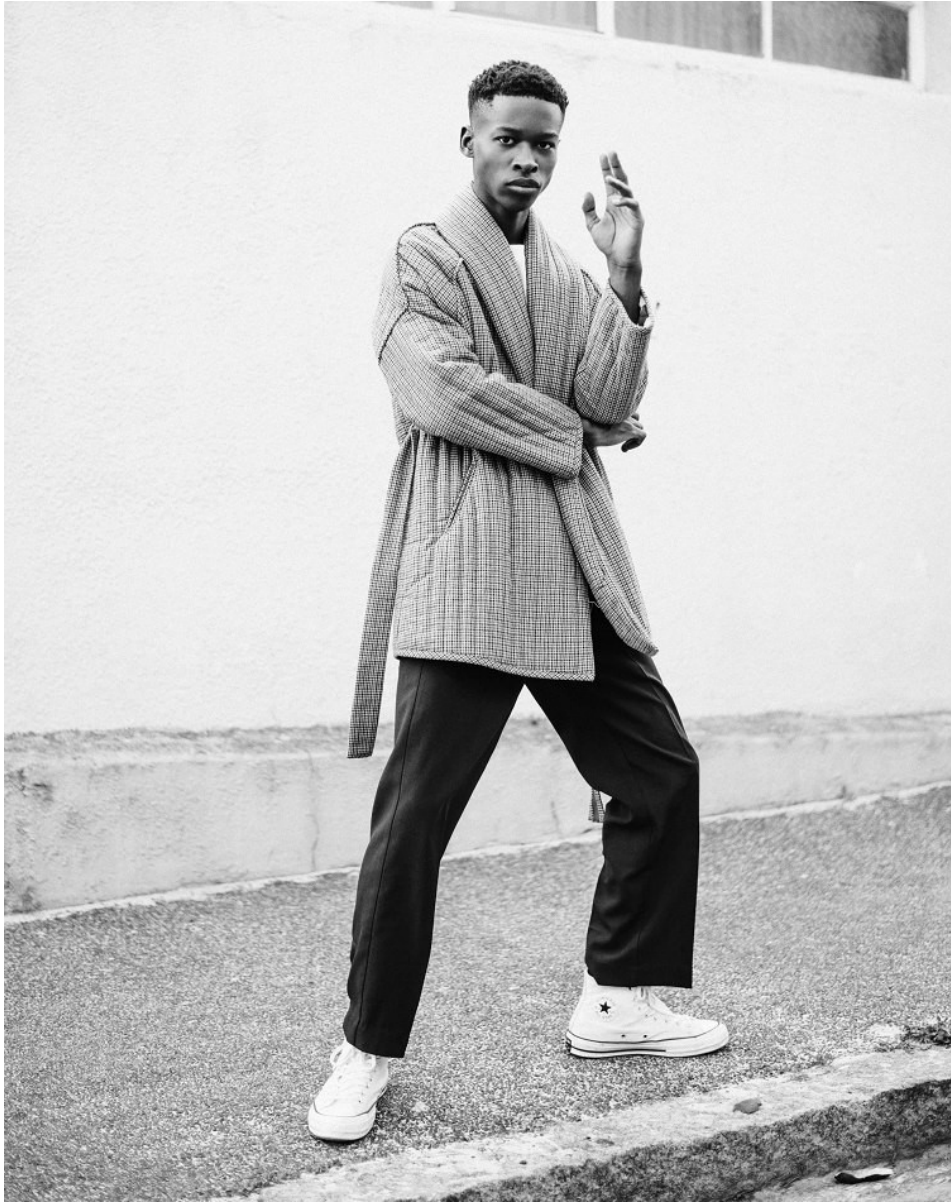

**THANDILE KAYIYANA**

Height: 172cm Chest: 83cm Waist: 68cm Suit: 36 S Shoe: 7 UK Hair: Black Eyes: Black

**THANDILE KAYIYANA**

Height: 172cm Chest: 83cm Waist: 68cm Suit: 36 S Shoe: 7 UK Hair: Black Eyes: Black

**THANDILE KAYIYANA**

Height: 172cm Chest: 83cm Waist: 68cm Suit: 36 S Shoe: 7 UK Hair: Black Eyes: Black