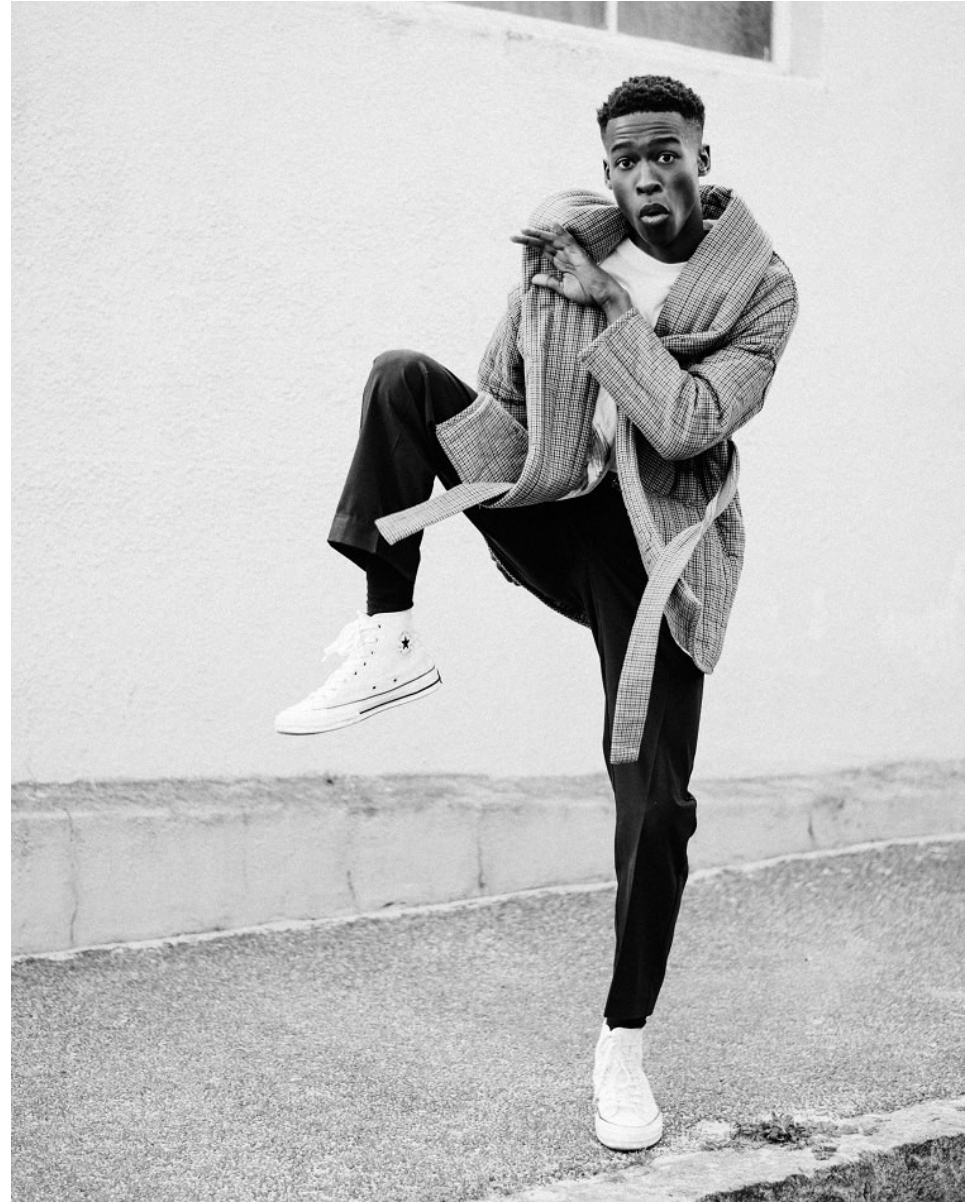

THANDILE KAYIYANA

Height: 172cm Chest: 83cm Waist: 68cm Suit: 36 S Shoe: 7 UK Hair: Black Eyes: Black

citizen
A Division Of Boss Models

THANDILE KAYIYANA

Height: 172cm Chest: 83cm Waist: 68cm Suit: 36 S Shoe: 7 UK Hair: Black Eyes: Black

THANDILE KAYIYANA

Height: 172cm Chest: 83cm Waist: 68cm Suit: 36 S Shoe: 7 UK Hair: Black Eyes: Black

THANDILE KAYIYANA

Height: 172cm Chest: 83cm Waist: 68cm Suit: 36 S Shoe: 7 UK Hair: Black Eyes: Black