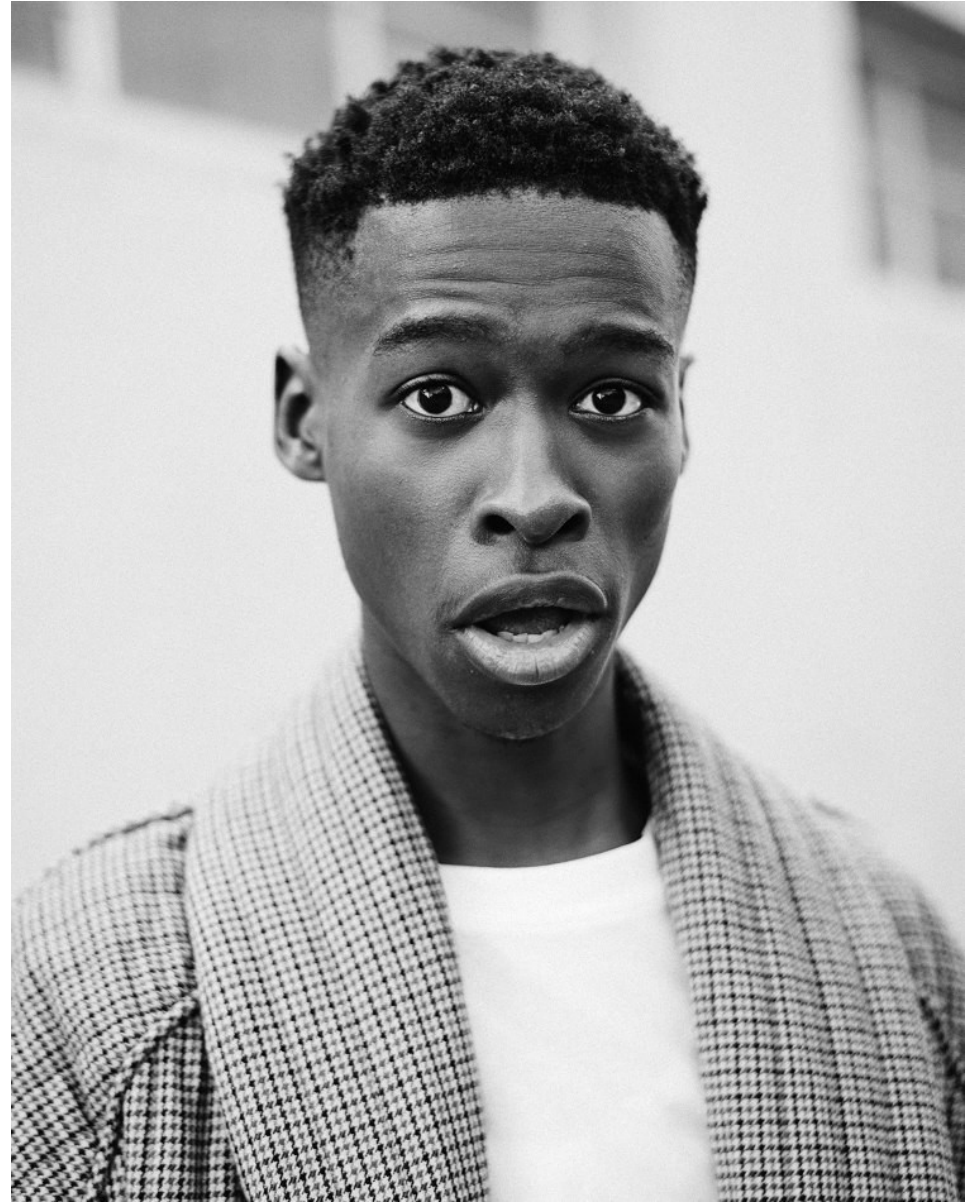

citizen
A Division Of Boss Models

THANDILE KAYIYANA

Height: 172cm Chest: 83cm Waist: 68cm Suit: 36 S Shoe: 7 UK Hair: Black Eyes: Black

THANDILE KAYIYANA

Height: 172cm Chest: 83cm Waist: 68cm Suit: 36 S Shoe: 7 UK Hair: Black Eyes: Black

THANDILE KAYIYANA

Height: 172cm Chest: 83cm Waist: 68cm Suit: 36 S Shoe: 7 UK Hair: Black Eyes: Black

THANDILE KAYIYANA

Height: 172cm Chest: 83cm Waist: 68cm Suit: 36 S Shoe: 7 UK Hair: Black Eyes: Black

THANDILE KAYIYANA

Height: 172cm Chest: 83cm Waist: 68cm Suit: 36 S Shoe: 7 UK Hair: Black Eyes: Black