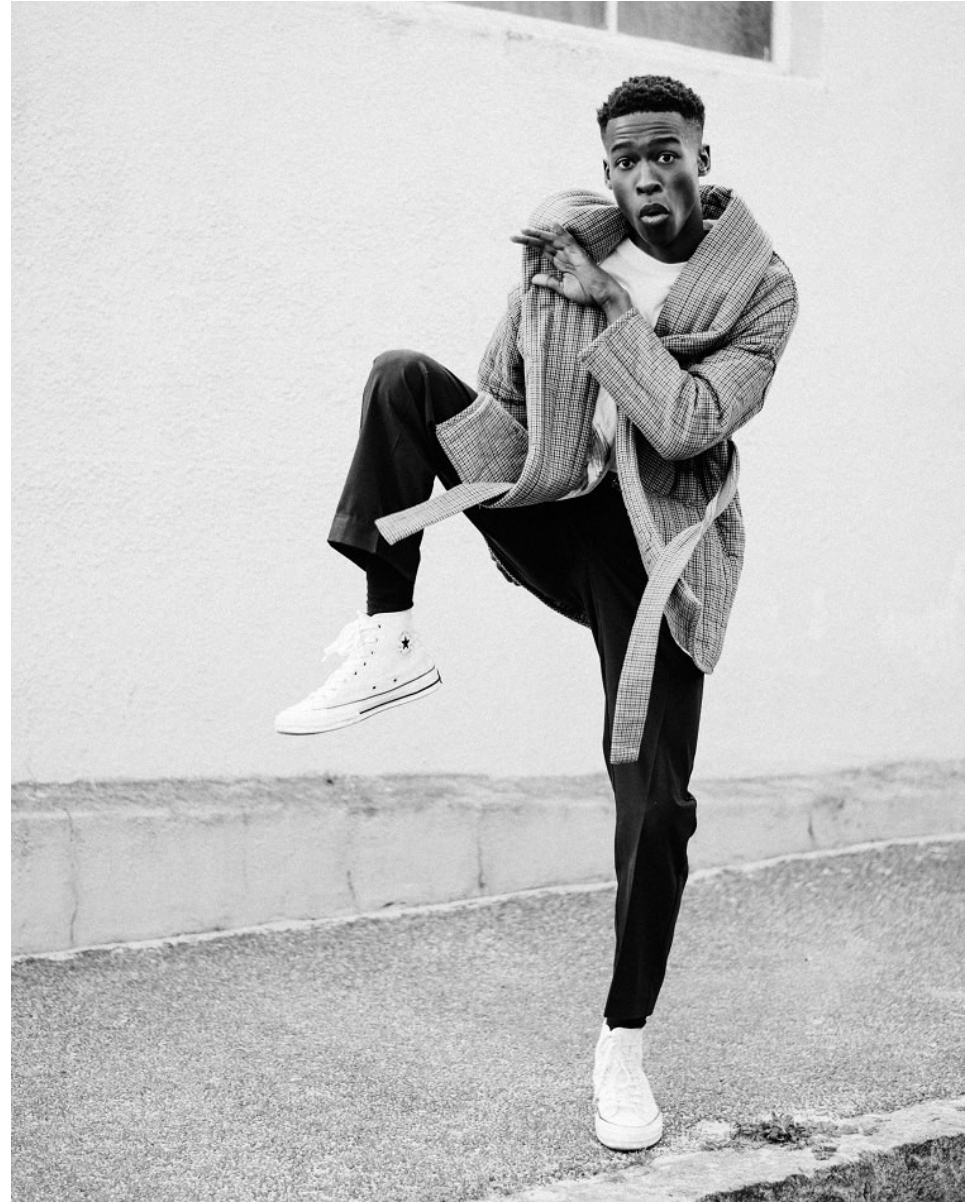

**THANDILE KAYIYANA**

Height: 172cm Chest: 83cm Waist: 68cm Suit: 36 S Shoe: 7 UK Hair: Black Eyes: Black

**THANDILE KAYIYANA**

Height: 172cm Chest: 83cm Waist: 68cm Suit: 36 S Shoe: 7 UK Hair: Black Eyes: Black