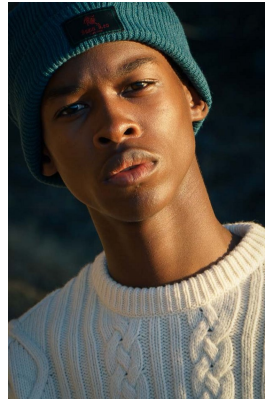

# **citizen**

*A Division Of Boss Models*

## **THANDILE KAYIYANA**

Height: 172cm Chest: 83cm Waist: 68cm Suit: 36 S Shoe: 7 UK Hair: Black Eyes: Black