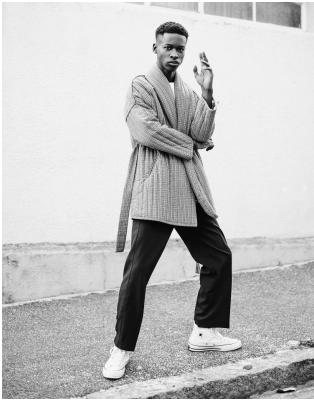

# **citizen**

*A Division Of Boss Models*

## **THANDILE KAYIYANA**

Height: 172cm Chest: 83cm Waist: 68cm Suit: 36 S Shoe: 7 UK Hair: Black Eyes: Black