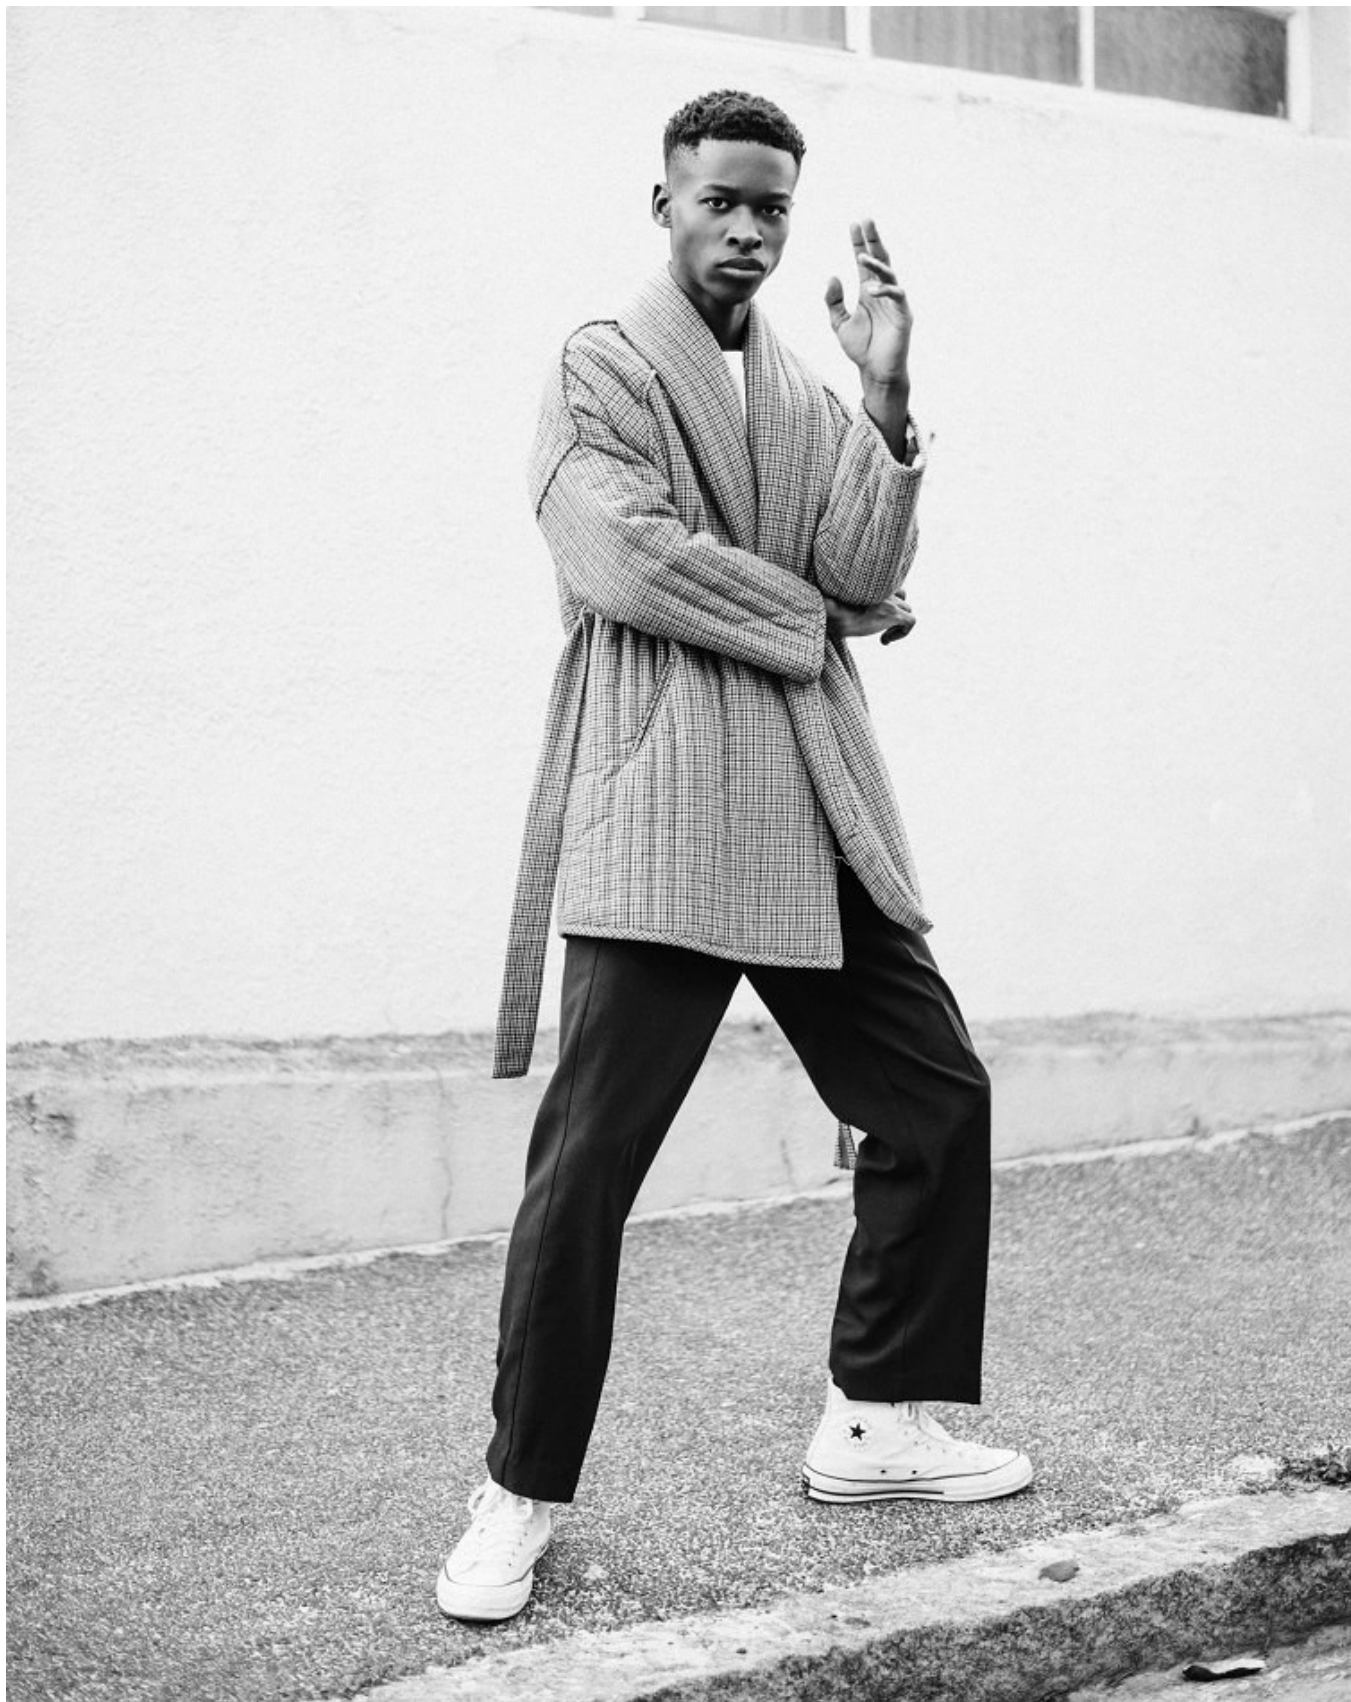

citizen
A Division Of Boss Models

THANDILE KAYIYANA

Height: 172cm Chest: 83cm Waist: 68cm Suit: 36 S Shoe: 7 UK Hair: Black Eyes: Black

citizen
A Division Of Boss Models

THANDILE KAYIYANA

Height: 172cm Chest: 83cm Waist: 68cm Suit: 36 S Shoe: 7 UK Hair: Black Eyes: Black