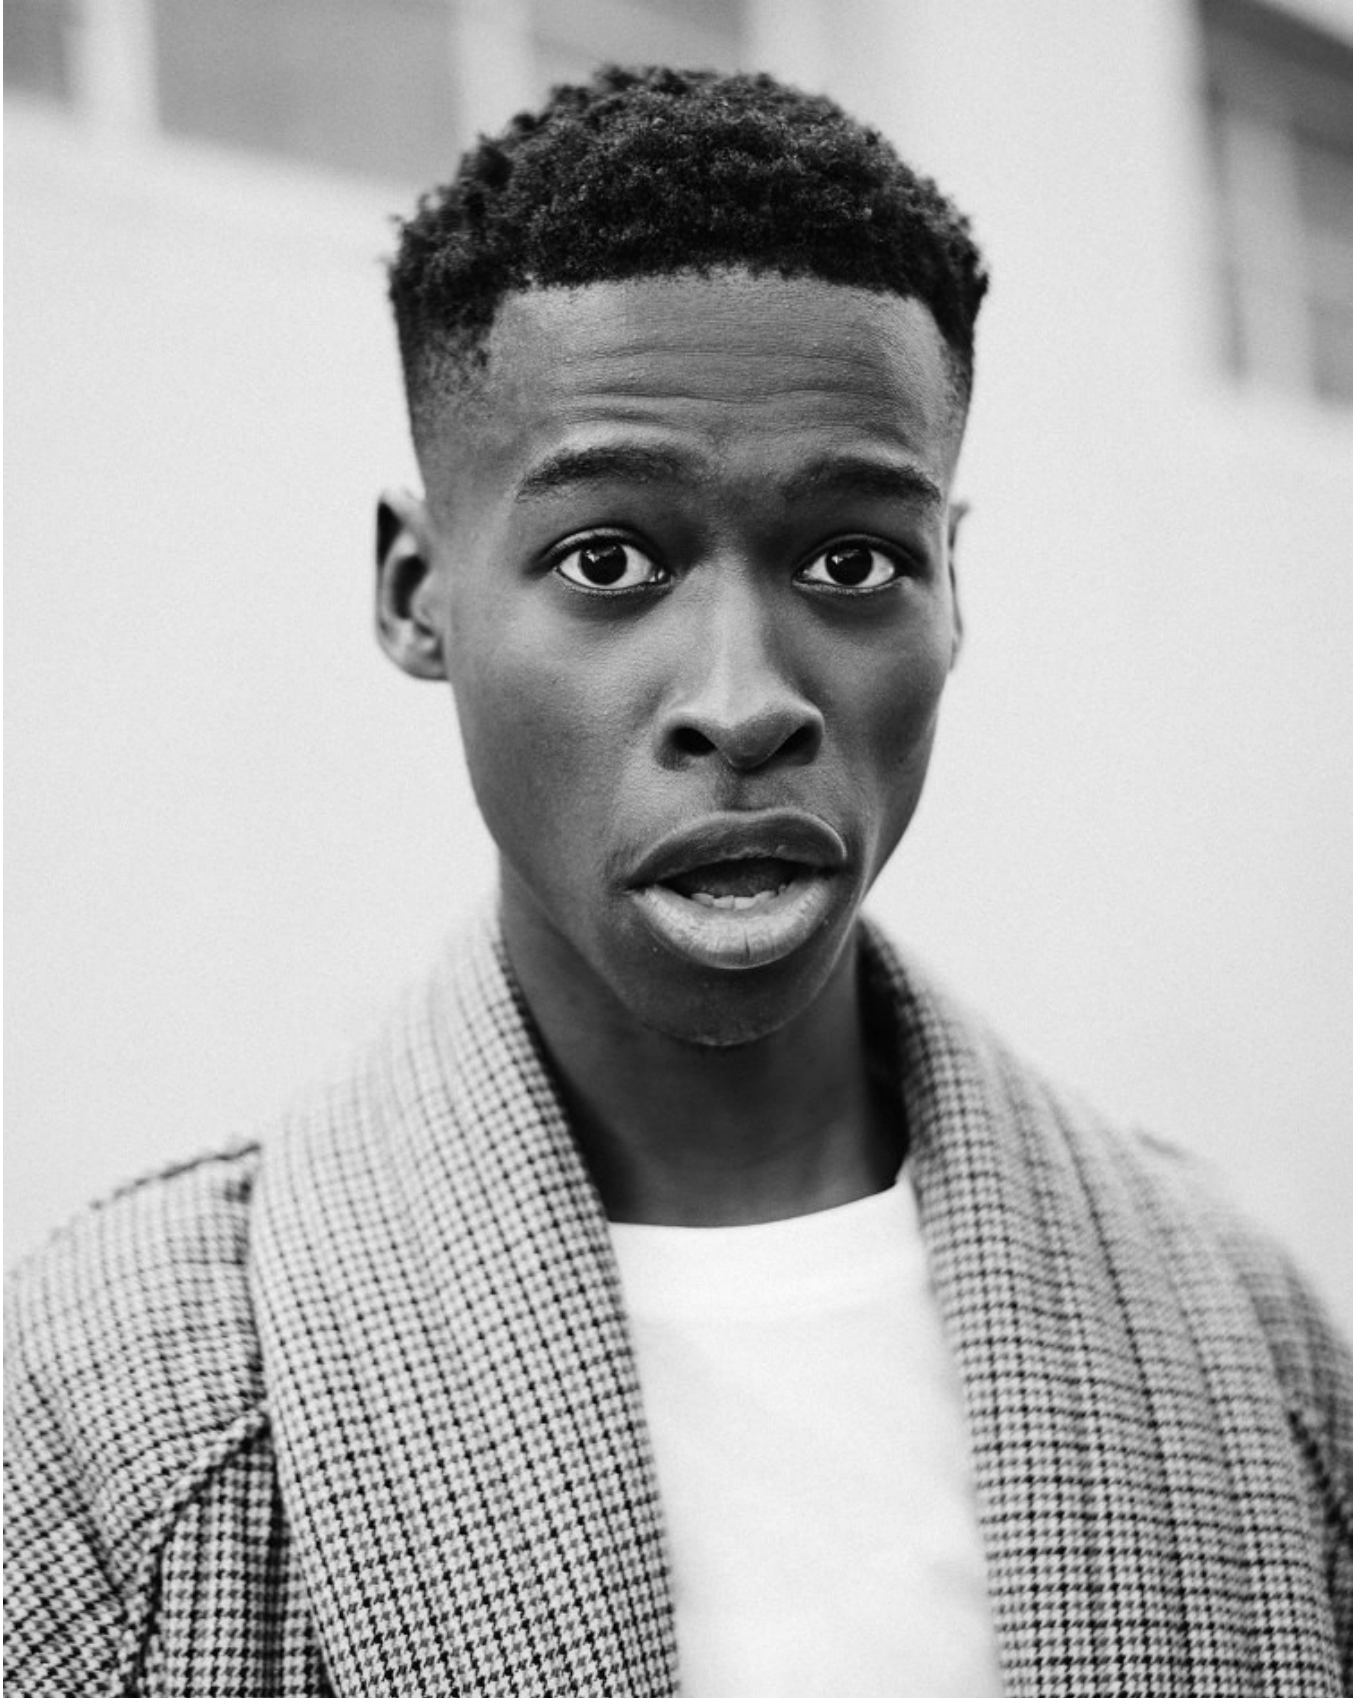

citizen
A Division Of Boss Models

THANDILE KAYIYANA

Height: 172cm Chest: 83cm Waist: 68cm Suit: 36 S Shoe: 7 UK Hair: Black Eyes: Black

citizen
A Division Of Boss Models

THANDILE KAYIYANA

Height: 172cm Chest: 83cm Waist: 68cm Suit: 36 S Shoe: 7 UK Hair: Black Eyes: Black