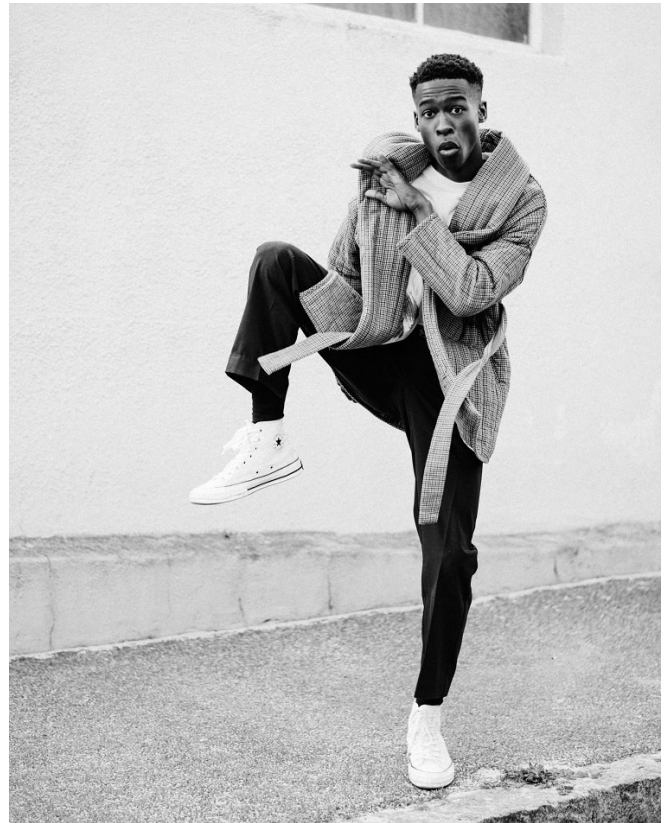

citizen
A Division Of Boss Models

THANDILE KAYIYANA

Height: 172cm Chest: 83cm Waist: 68cm Suit: 36 S Shoe: 7 UK Hair: Black Eyes: Black

citizen
A Division Of Boss Models

THANDILE KAYIYANA

Height: 172cm Chest: 83cm Waist: 68cm Suit: 36 S Shoe: 7 UK Hair: Black Eyes: Black

THANDILE KAYIYANA

Height: 172cm Chest: 83cm Waist: 68cm Suit: 36 S Shoe: 7 UK Hair: Black Eyes: Black