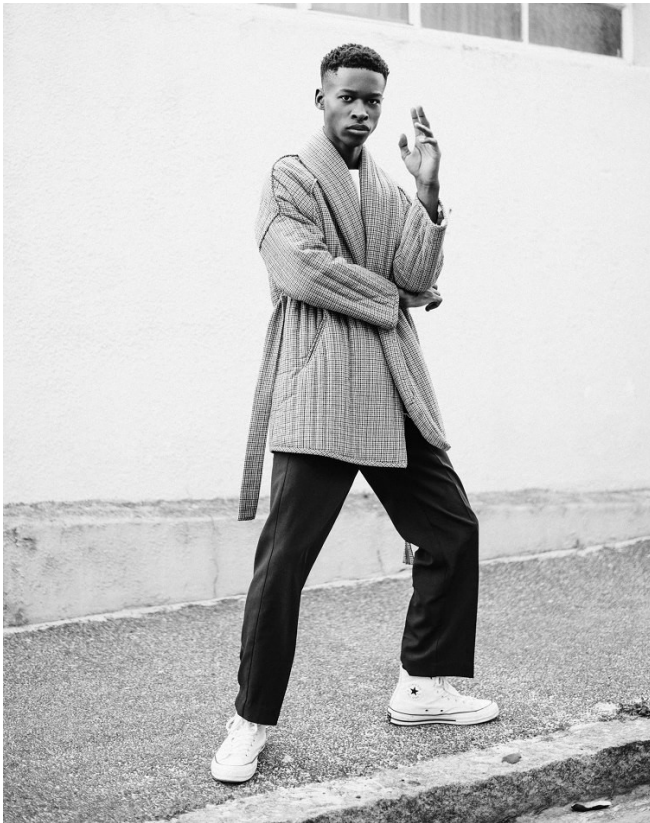

citizen
A Division Of Boss Models

THANDILE KAYIYANA

Height: 172cm Chest: 83cm Waist: 68cm Suit: 36 S Shoe: 7 UK Hair: Black Eyes: Black

citizen
A Division Of Boss Models

THANDILE KAYIYANA

Height: 172cm Chest: 83cm Waist: 68cm Suit: 36 S Shoe: 7 UK Hair: Black Eyes: Black

THANDILE KAYIYANA

Height: 172cm Chest: 83cm Waist: 68cm Suit: 36 S Shoe: 7 UK Hair: Black Eyes: Black