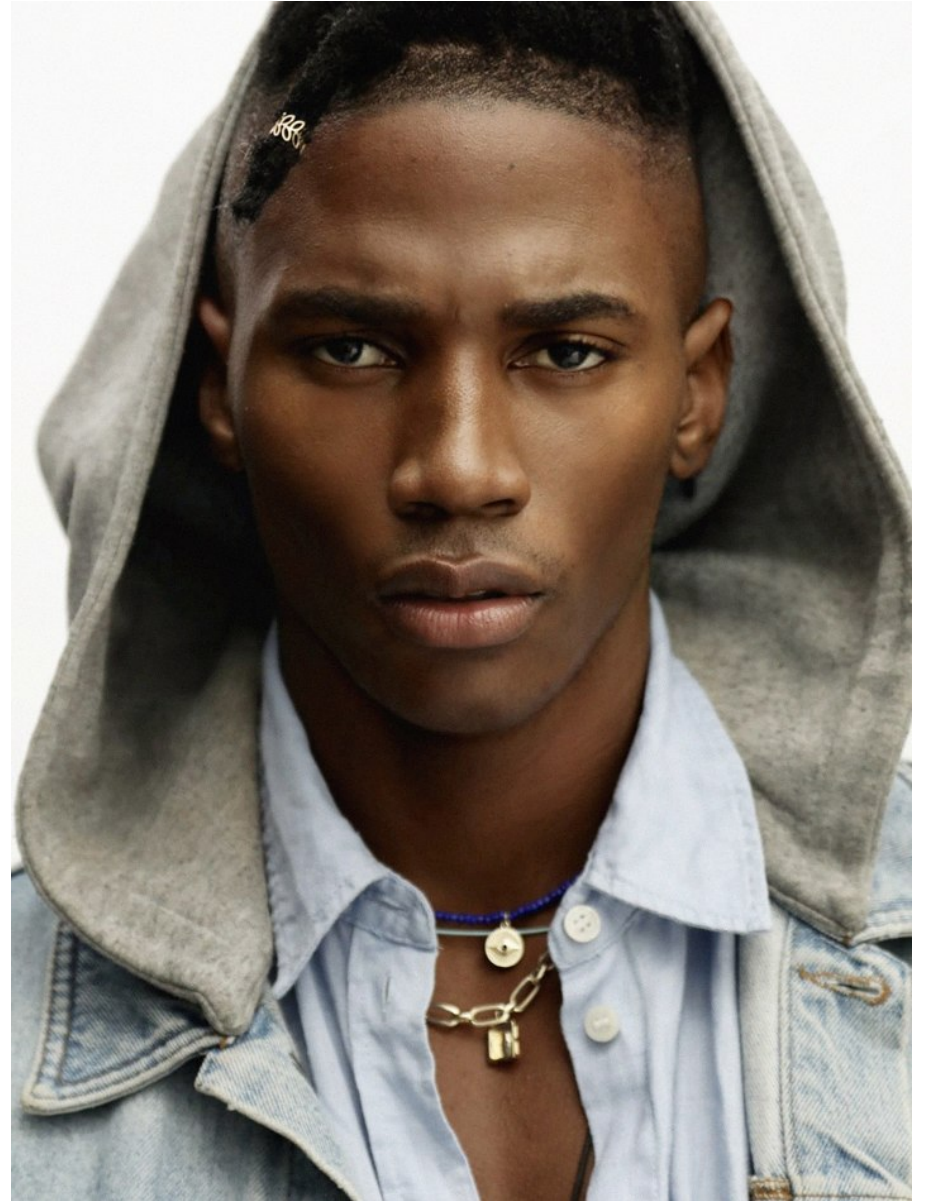

OLLIE SOKANYILE

Height: 183cm Chest: 101cm Waist: 78cm Suit: 40.5 R Shoe: 9 UK Hair: Black Eyes: Brown