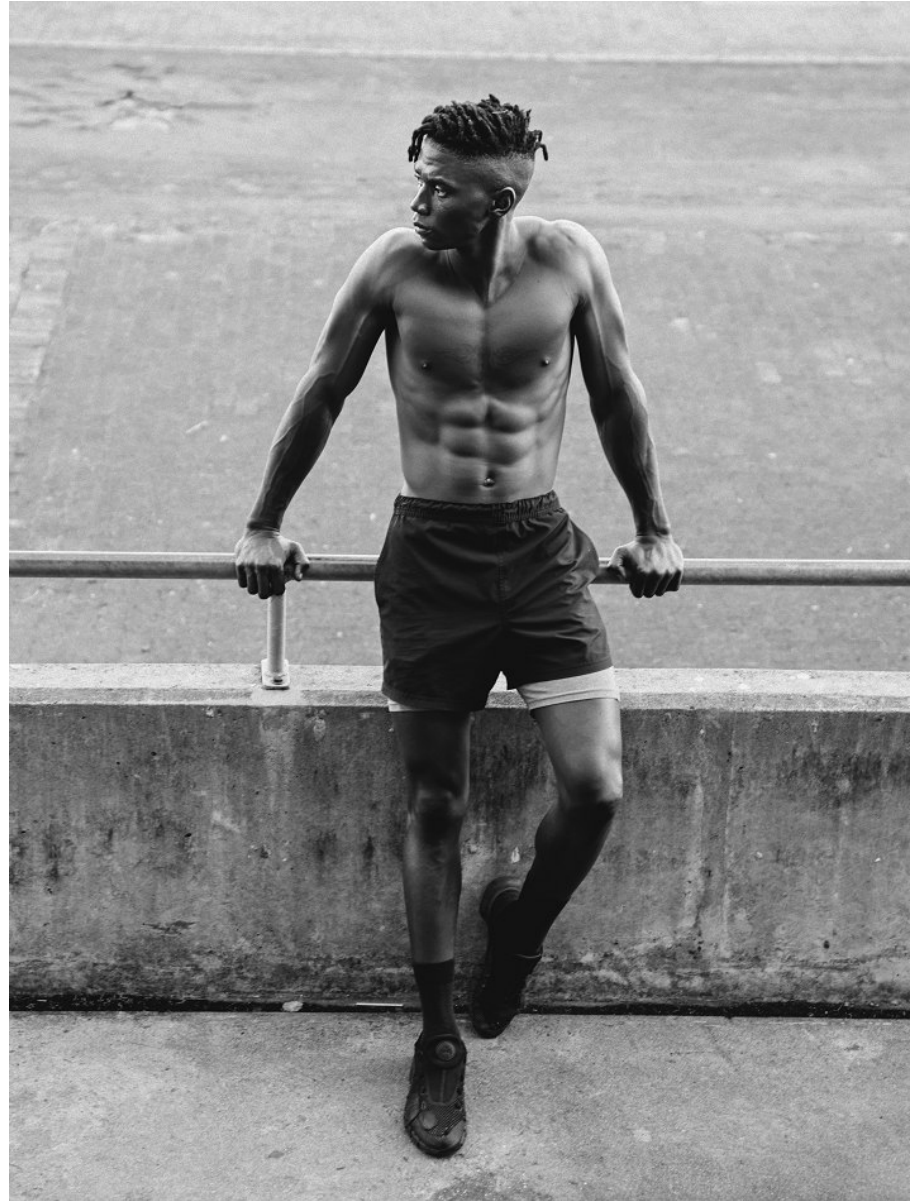

OLLIE SOKANYILE

Height: 183cm Chest: 101cm Waist: 78cm Suit: 40.5 R Shoe: 9 UK Hair: Black Eyes: Brown

**Keep
It Light**

Don't feel restricted to dark shades if you're attending an outdoor wedding. Lighter colours are a great choice for ceremonies in the warmer months. This beige suit creates a light, airy look that gels with pastel colours, bridesmaid dresses and even the wedding décor.

Zara blazer R1 999
Trenery shirt R399
Eurosuit tie and
pocket square R290
Versace sunglasses R4 200
Montblanc watch R72 100

OLLIE SOKANYILE

Height: 183cm Chest: 101cm Waist: 78cm Suit: 40.5 R Shoe: 9 UK Hair: Black Eyes: Brown

citizen
A Division Of Boss Models

OLLIE SOKANYILE

Height: 183cm Chest: 101cm Waist: 78cm Suit: 40.5 R Shoe: 9 UK Hair: Black Eyes: Brown

citizen
A Division Of Boss Models

OLLIE SOKANYILE

Height: 183cm Chest: 101cm Waist: 78cm Suit: 40.5 R Shoe: 9 UK Hair: Black Eyes: Brown

OLLIE SOKANYILE

Height: 183cm Chest: 101cm Waist: 78cm Suit: 40.5 R Shoe: 9 UK Hair: Black Eyes: Brown

citizen
A Division Of Boss Models

OLLIE SOKANYILE

Height: 183cm Chest: 101cm Waist: 78cm Suit: 40.5 R Shoe: 9 UK Hair: Black Eyes: Brown