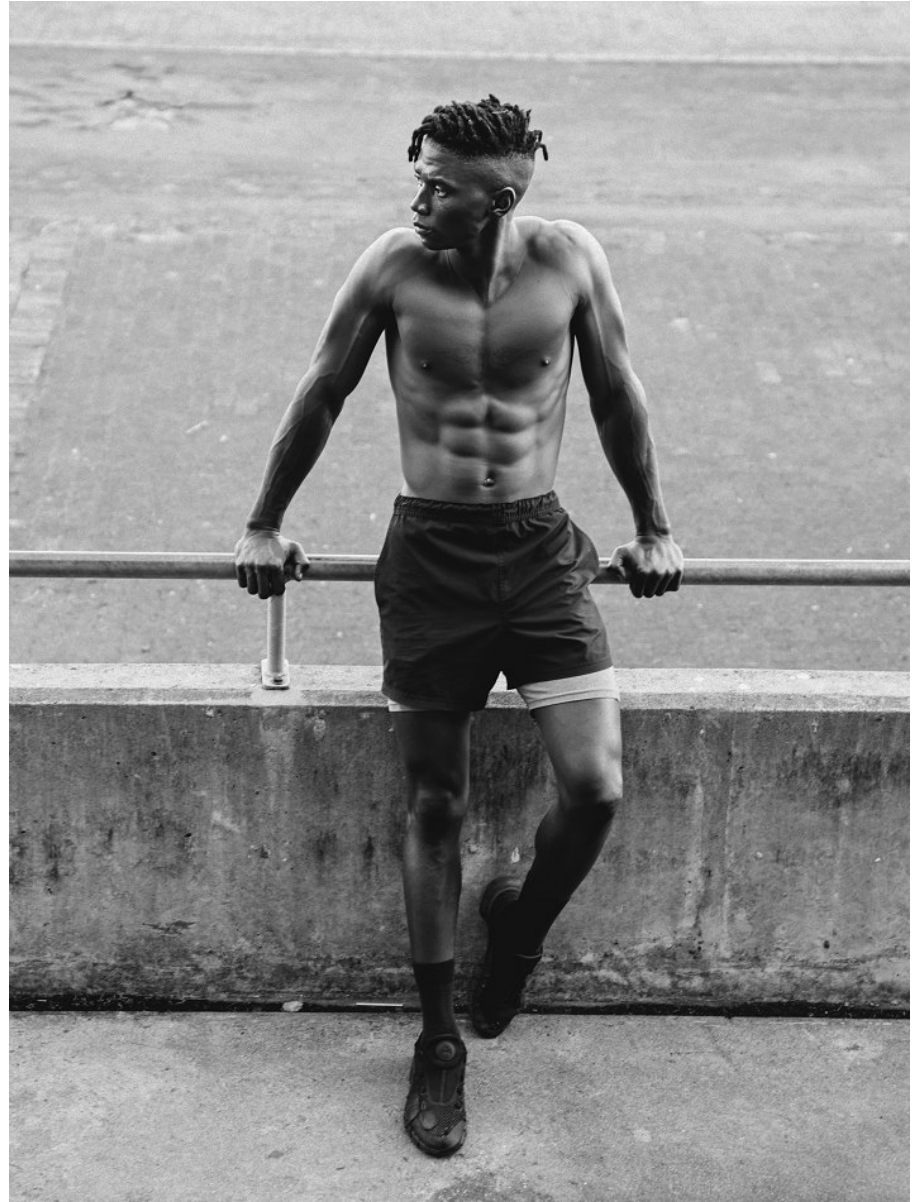

OLLIE SOKANYILE

Height: 183cm Chest: 101cm Waist: 78cm Suit: 40.5 R Shoe: 9 UK Hair: Black Eyes: Brown

**Keep
It Light**

Don't feel restricted to dark shades if you're attending an outdoor wedding. Lighter colours are a great choice for ceremonies in the warmer months. This beige suit creates a light, airy look that gels with pastel colours, bridesmaid dresses and even the wedding décor.

Zara blazer R1 999
Trenery shirt R399
Eurosuit tie and
pocket square R290
Versace sunglasses R4 200
Montblanc watch R72 100

OLLIE SOKANYILE

Height: 183cm Chest: 101cm Waist: 78cm Suit: 40.5 R Shoe: 9 UK Hair: Black Eyes: Brown

citizen
A Division Of Boss Models

OLLIE SOKANYILE

Height: 183cm Chest: 101cm Waist: 78cm Suit: 40.5 R Shoe: 9 UK Hair: Black Eyes: Brown

citizen
A Division Of Boss Models

OLLIE SOKANYILE

Height: 183cm Chest: 101cm Waist: 78cm Suit: 40.5 R Shoe: 9 UK Hair: Black Eyes: Brown

OLLIE SOKANYILE

Height: 183cm Chest: 101cm Waist: 78cm Suit: 40.5 R Shoe: 9 UK Hair: Black Eyes: Brown

citizen
A Division Of Boss Models

OLLIE SOKANYILE

Height: 183cm Chest: 101cm Waist: 78cm Suit: 40.5 R Shoe: 9 UK Hair: Black Eyes: Brown