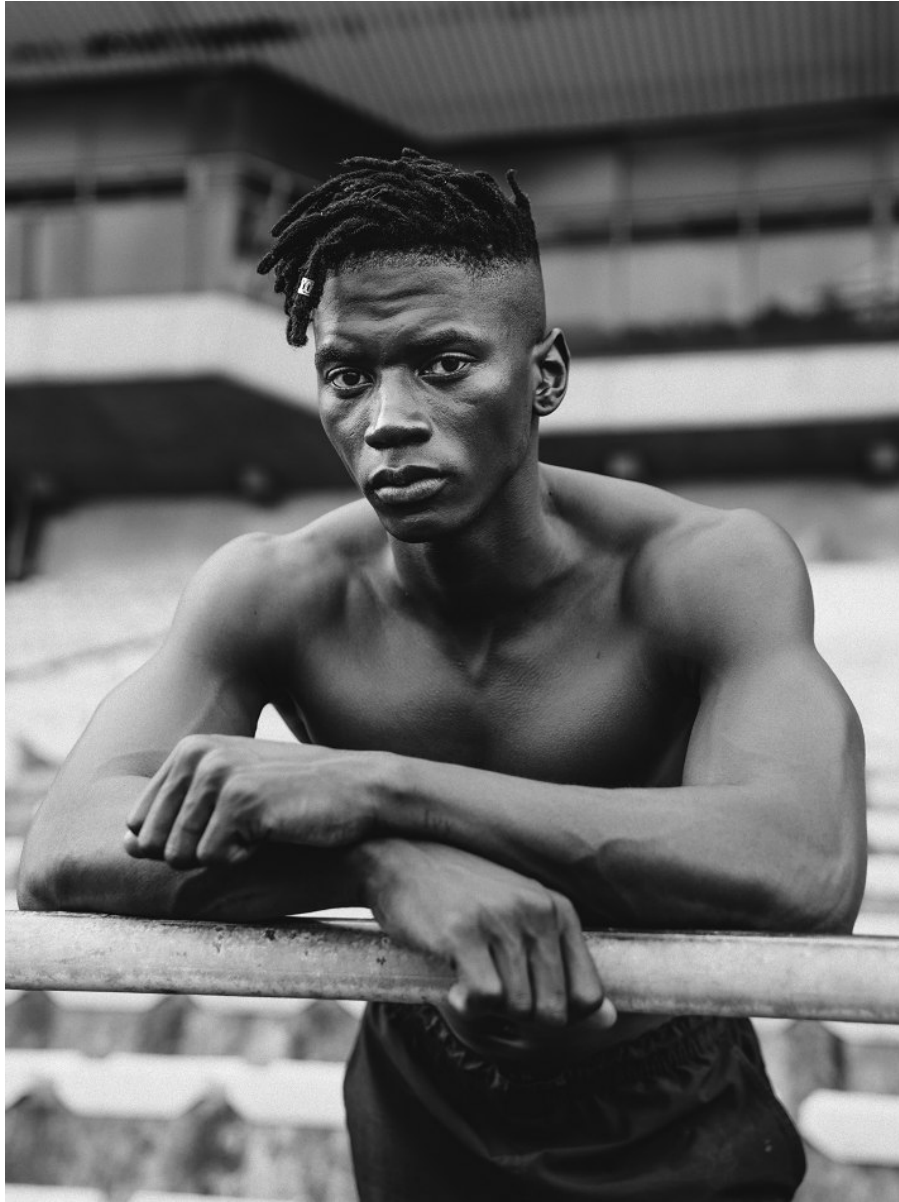

OLLIE SOKANYILE

Height: 183cm Chest: 101cm Waist: 78cm Suit: 40.5 R Shoe: 9 UK Hair: Black Eyes: Brown

**Keep
It Light**

Don't feel restricted to dark shades if you're attending an outdoor wedding. Lighter colours are a great choice for ceremonies in the warmer months. This beige suit creates a light, airy look that gels with pastel colours, bridesmaid dresses and even the wedding décor.

Zara blazer R1 999
Trenery shirt R399
Eurosuit tie and
pocket square R290
Versace sunglasses R4 200
Montblanc watch R72 100

OLLIE SOKANYILE

Height: 183cm Chest: 101cm Waist: 78cm Suit: 40.5 R Shoe: 9 UK Hair: Black Eyes: Brown

citizen
A Division Of Boss Models

OLLIE SOKANYILE

Height: 183cm Chest: 101cm Waist: 78cm Suit: 40.5 R Shoe: 9 UK Hair: Black Eyes: Brown

citizen
A Division Of Boss Models

OLLIE SOKANYILE

Height: 183cm Chest: 101cm Waist: 78cm Suit: 40.5 R Shoe: 9 UK Hair: Black Eyes: Brown

OLLIE SOKANYILE

Height: 183cm Chest: 101cm Waist: 78cm Suit: 40.5 R Shoe: 9 UK Hair: Black Eyes: Brown

citizen
A Division Of Boss Models

OLLIE SOKANYILE

Height: 183cm Chest: 101cm Waist: 78cm Suit: 40.5 R Shoe: 9 UK Hair: Black Eyes: Brown