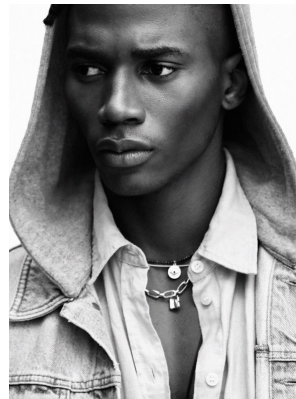

**citizen**  
*A Division Of Boss Models*

**OLLIE SOKANYILE**

Height: 183cm Chest: 101cm Waist: 78cm Suit: 40.5 R Shoe: 9 UK Hair: Black Eyes: Brown

# **citizen**

*A Division Of Boss Models*

## **OLLIE SOKANYILE**

Height: 183cm Chest: 101cm Waist: 78cm Suit: 40.5 R Shoe: 9 UK Hair: Black Eyes: Brown