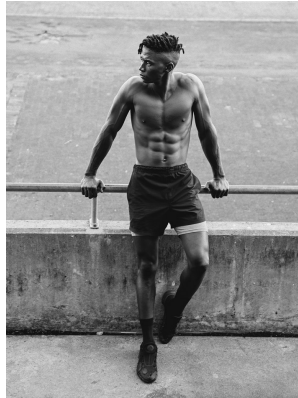

**citizen**  
*A Division Of Boss Models*

**OLLIE SOKANYILE**

Height: 183cm Chest: 101cm Waist: 78cm Suit: 40.5 R Shoe: 9 UK Hair: Black Eyes: Brown

# **citizen**

*A Division Of Boss Models*

## **OLLIE SOKANYILE**

Height: 183cm Chest: 101cm Waist: 78cm Suit: 40.5 R Shoe: 9 UK Hair: Black Eyes: Brown