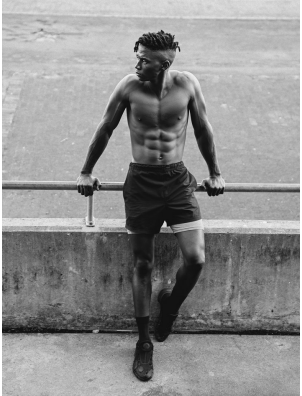

citizen

A Division Of Boss Models

OLLIE SOKANYILE

Height: 183cm Chest: 101cm Waist: 78cm Suit: 40.5 R Shoe: 9 UK Hair: Black Eyes: Brown

citizen

A Division Of Boss Models

OLLIE SOKANYILE

Height: 183cm Chest: 101cm Waist: 78cm Suit: 40.5 R Shoe: 9 UK Hair: Black Eyes: Brown