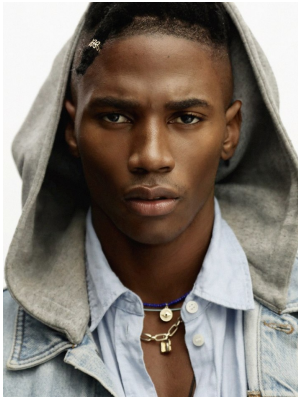

citizen

A Division Of Boss Models

OLLIE SOKANYILE

Height: 183cm Chest: 101cm Waist: 78cm Suit: 40.5 R Shoe: 9 UK Hair: Black Eyes: Brown

citizen

A Division Of Boss Models

OLLIE SOKANYILE

Height: 183cm Chest: 101cm Waist: 78cm Suit: 40.5 R Shoe: 9 UK Hair: Black Eyes: Brown