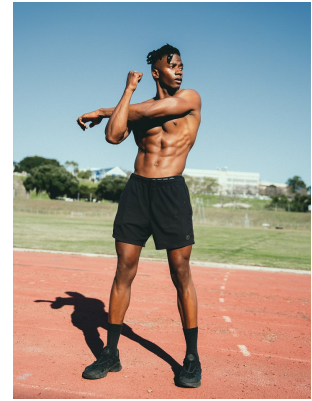

citizen

A Division Of Boss Models

OLLIE SOKANYILE

Height: 183cm Chest: 101cm Waist: 78cm Suit: 40.5 R Shoe: 9 UK Hair: Black Eyes: Brown

citizen

A Division Of Boss Models

OLLIE SOKANYILE

Height: 183cm Chest: 101cm Waist: 78cm Suit: 40.5 R Shoe: 9 UK Hair: Black Eyes: Brown