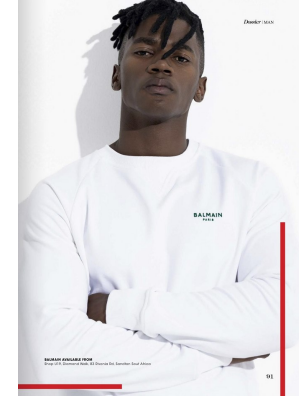

citizen

A Division Of Boss Models

OLLIE SOKANYILE

Height: 183cm Chest: 101cm Waist: 78cm Suit: 40.5 R Shoe: 9 UK Hair: Black Eyes: Brown

citizen

A Division Of Boss Models

OLLIE SOKANYILE

Height: 183cm Chest: 101cm Waist: 78cm Suit: 40.5 R Shoe: 9 UK Hair: Black Eyes: Brown